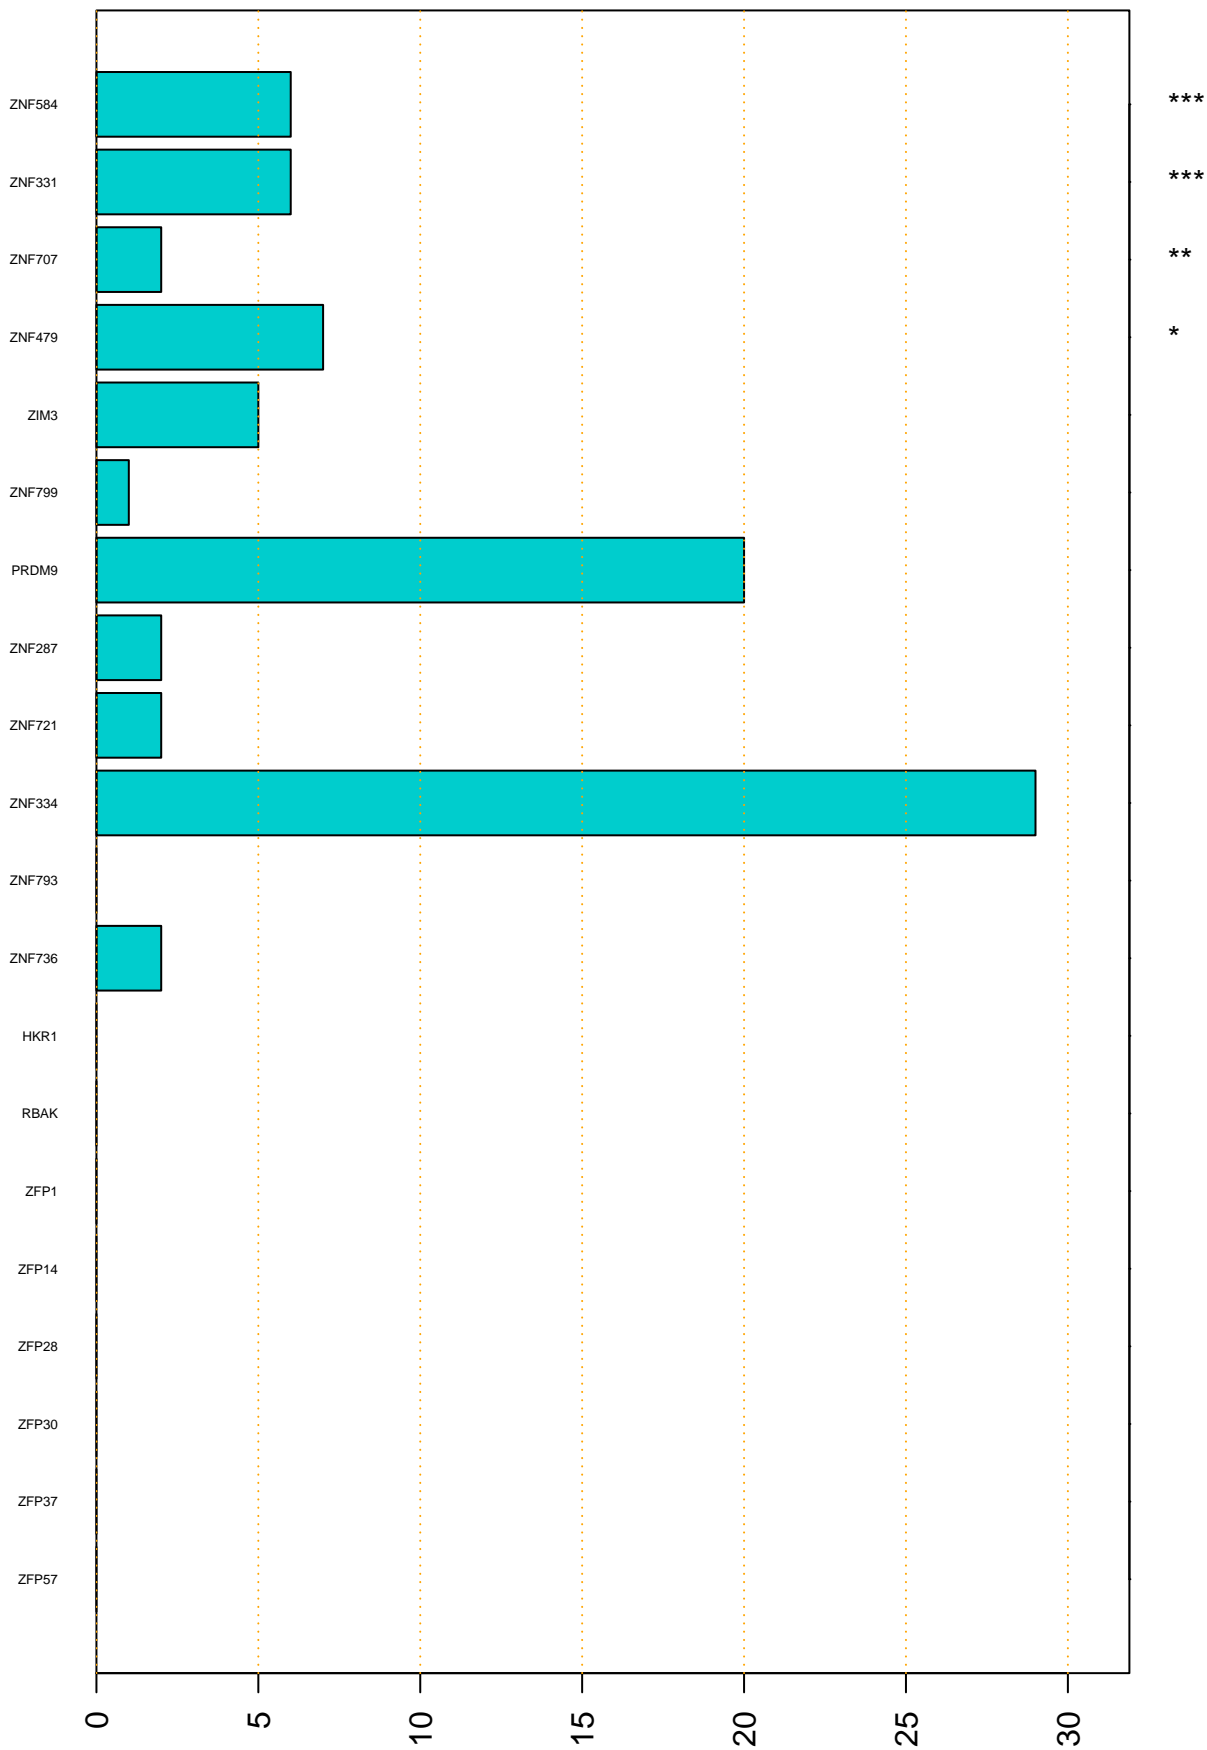

Enriched KZFP

#TE sfam with peak