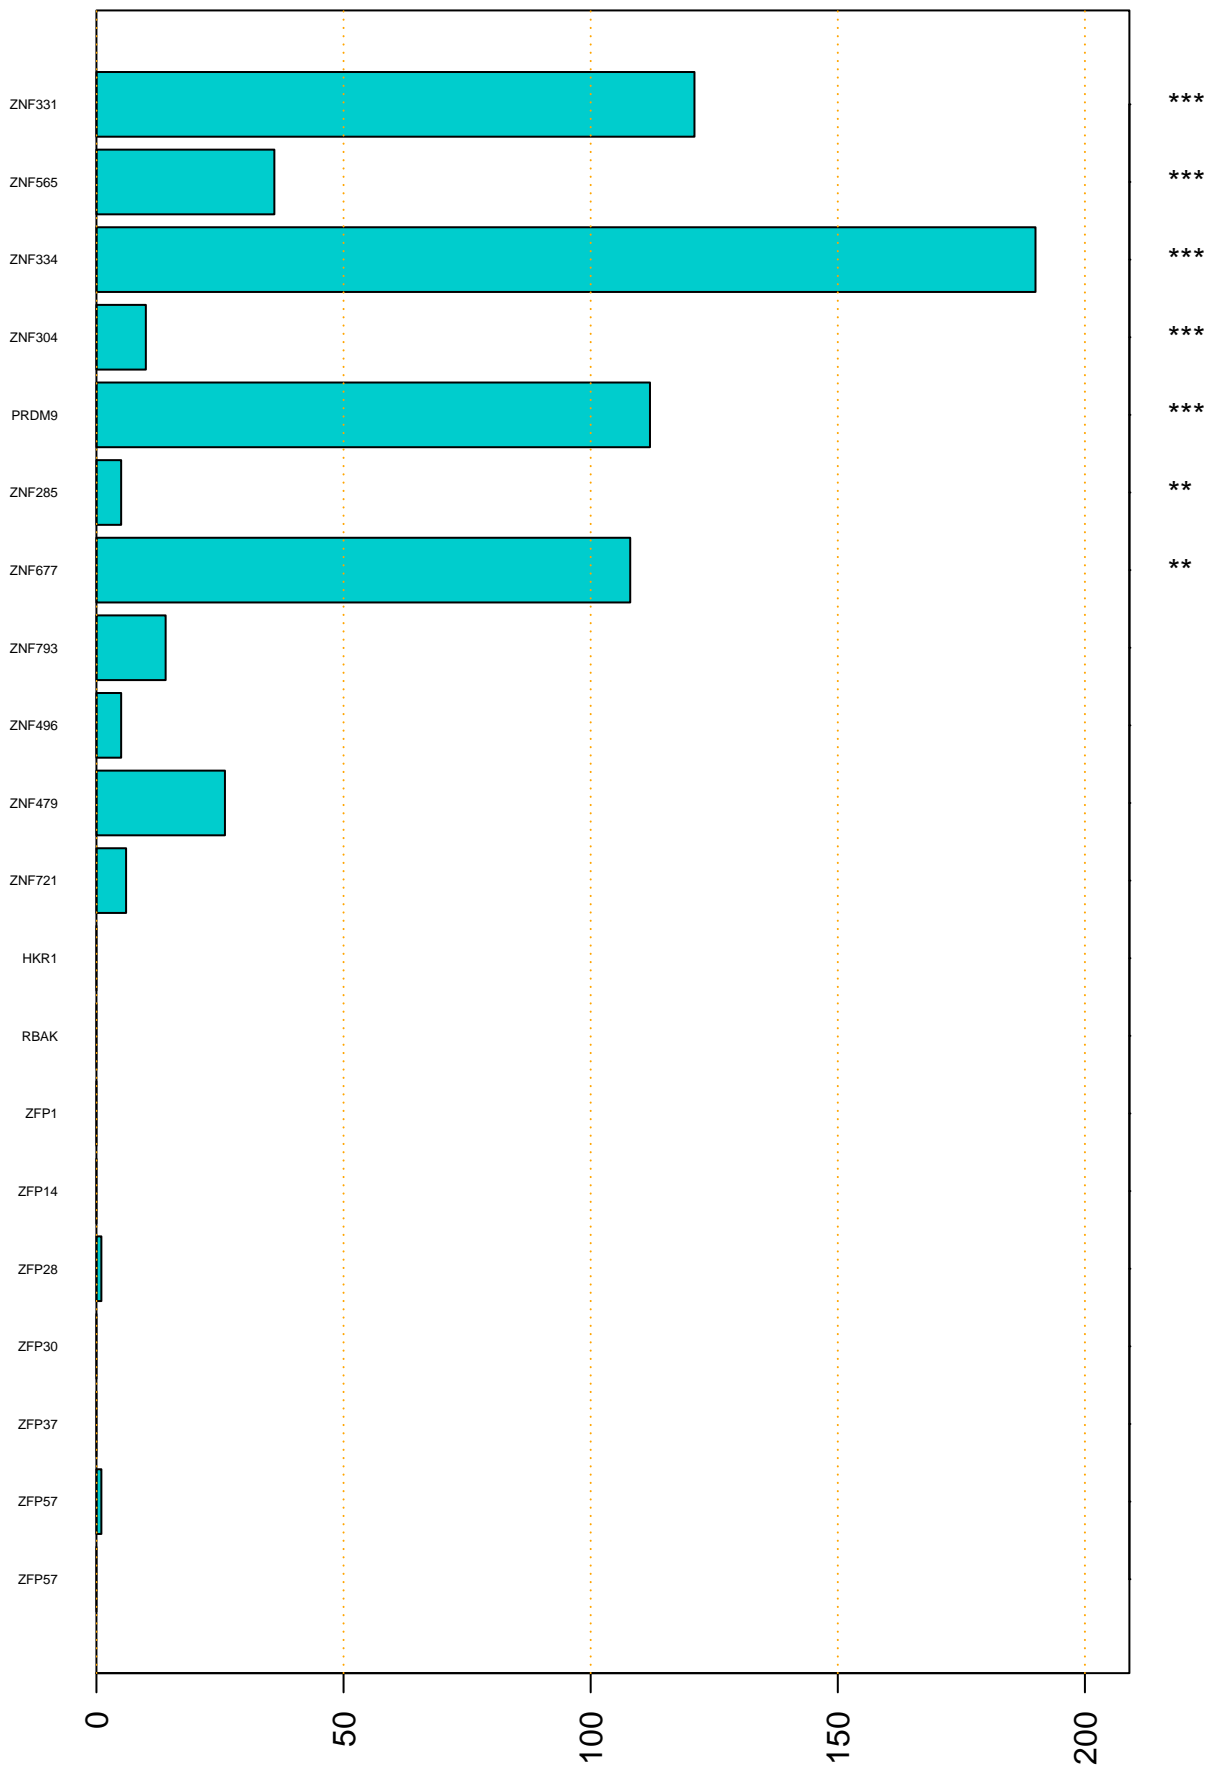

Enriched KZFP

#TE sfam with peak