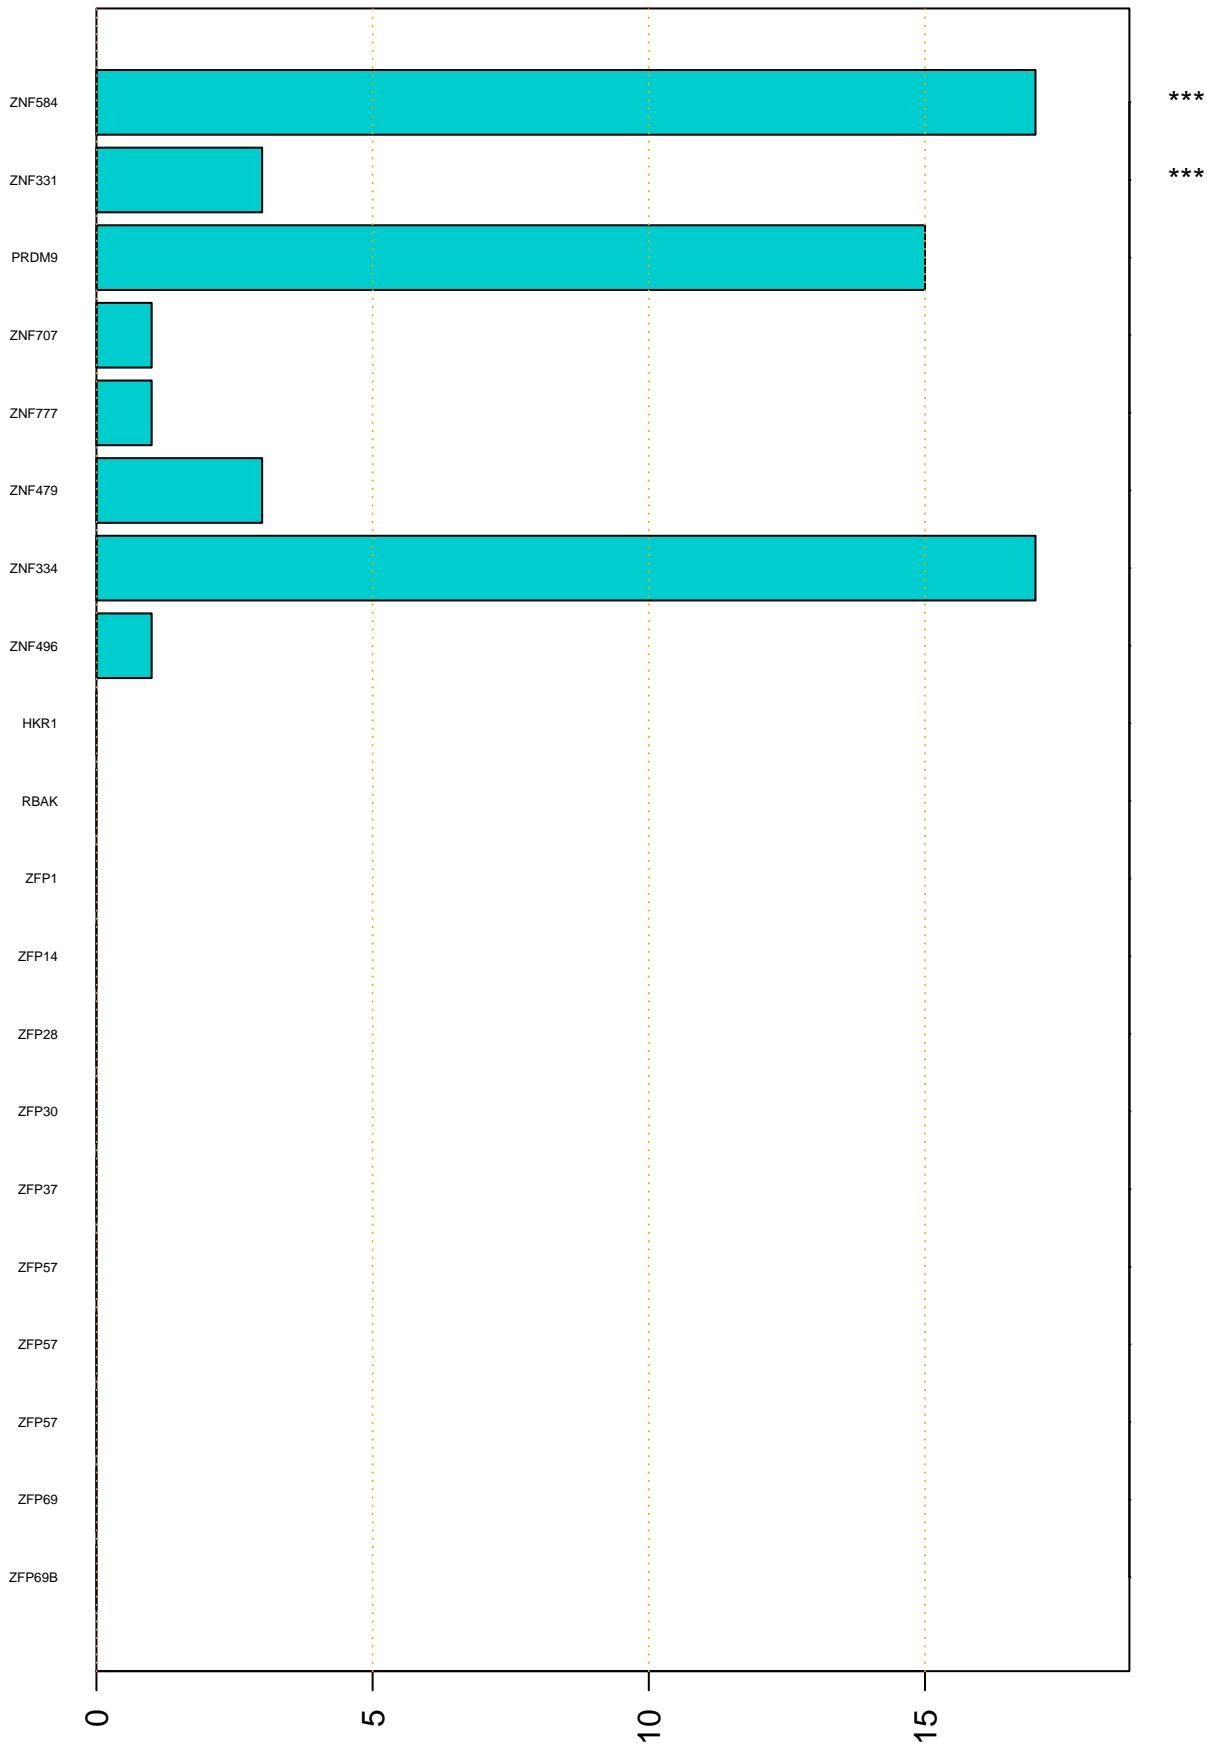

Enriched KZFP

#TE sfam with peak