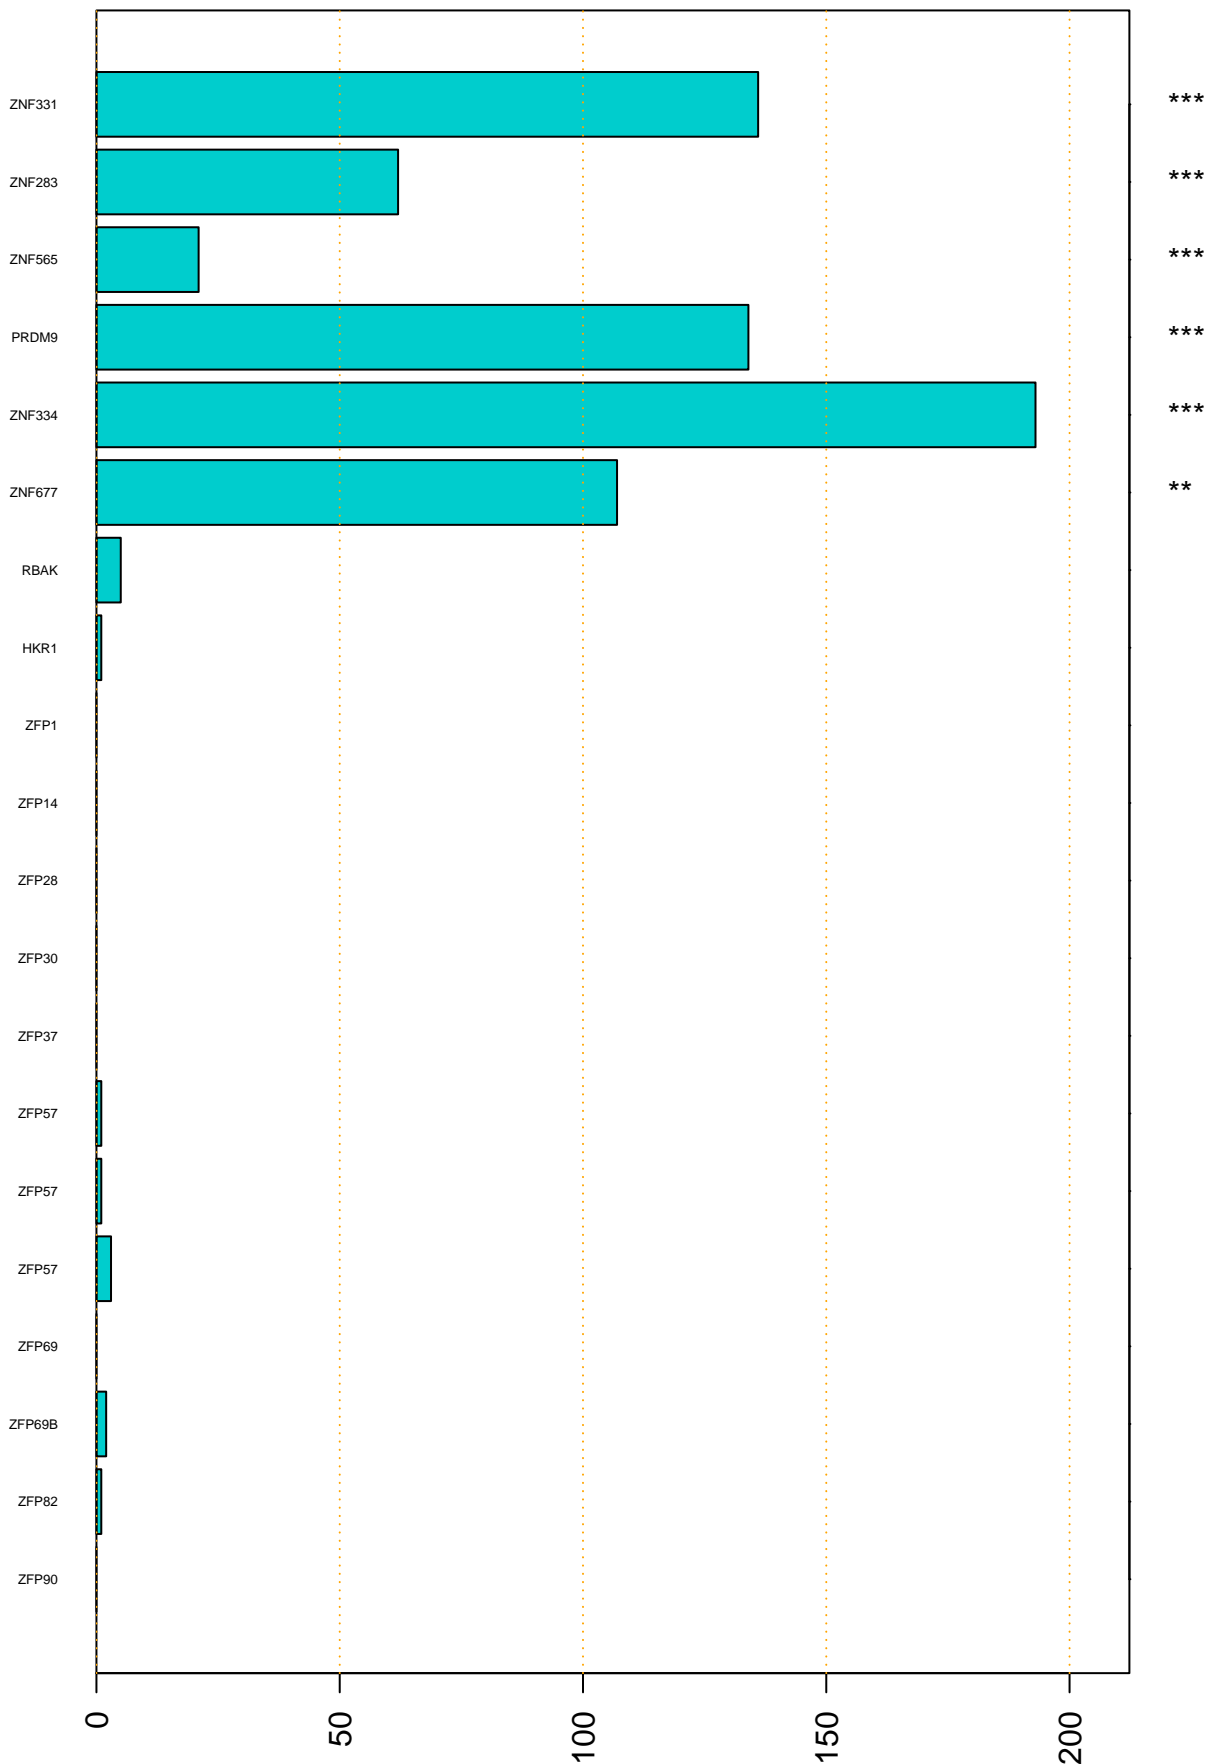

Enriched KZFP

#TE sfam with peak