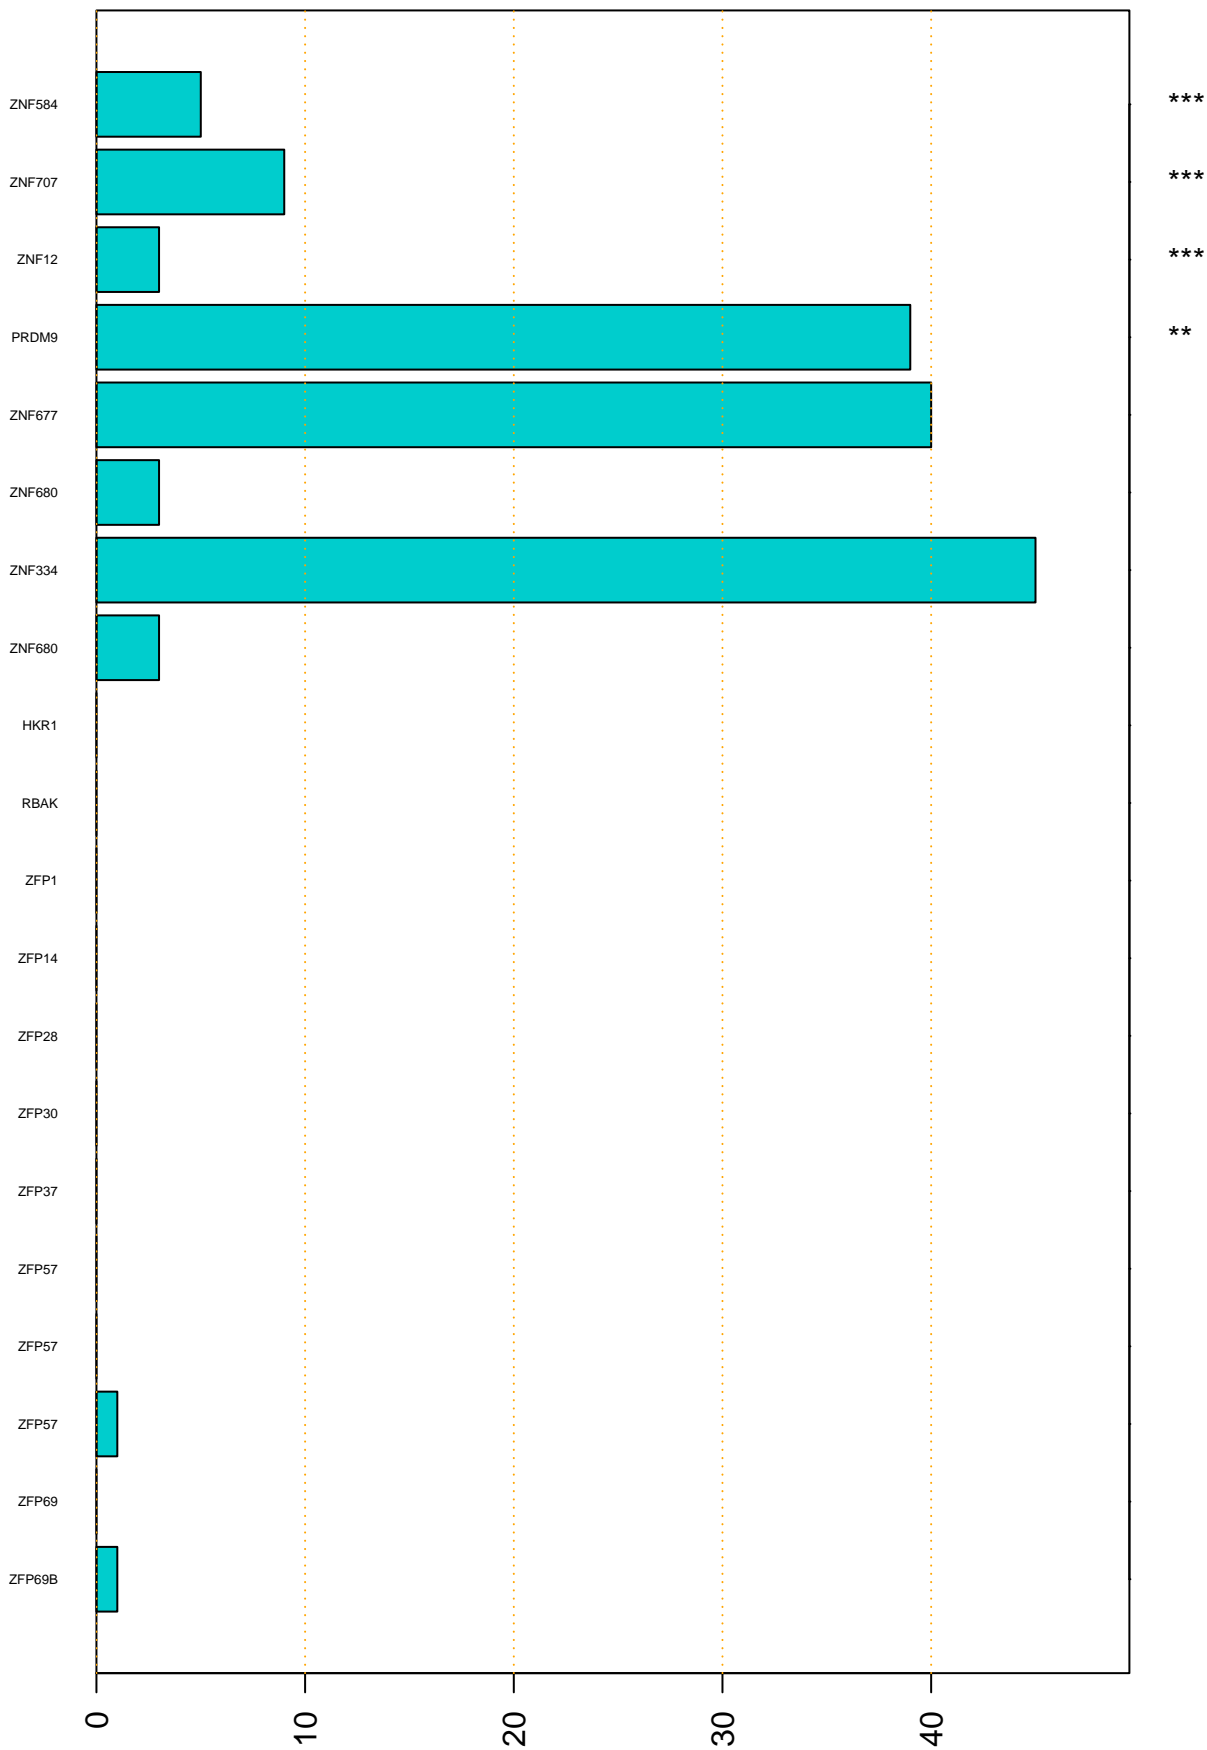

Enriched KZFP

#TE sfam with peak