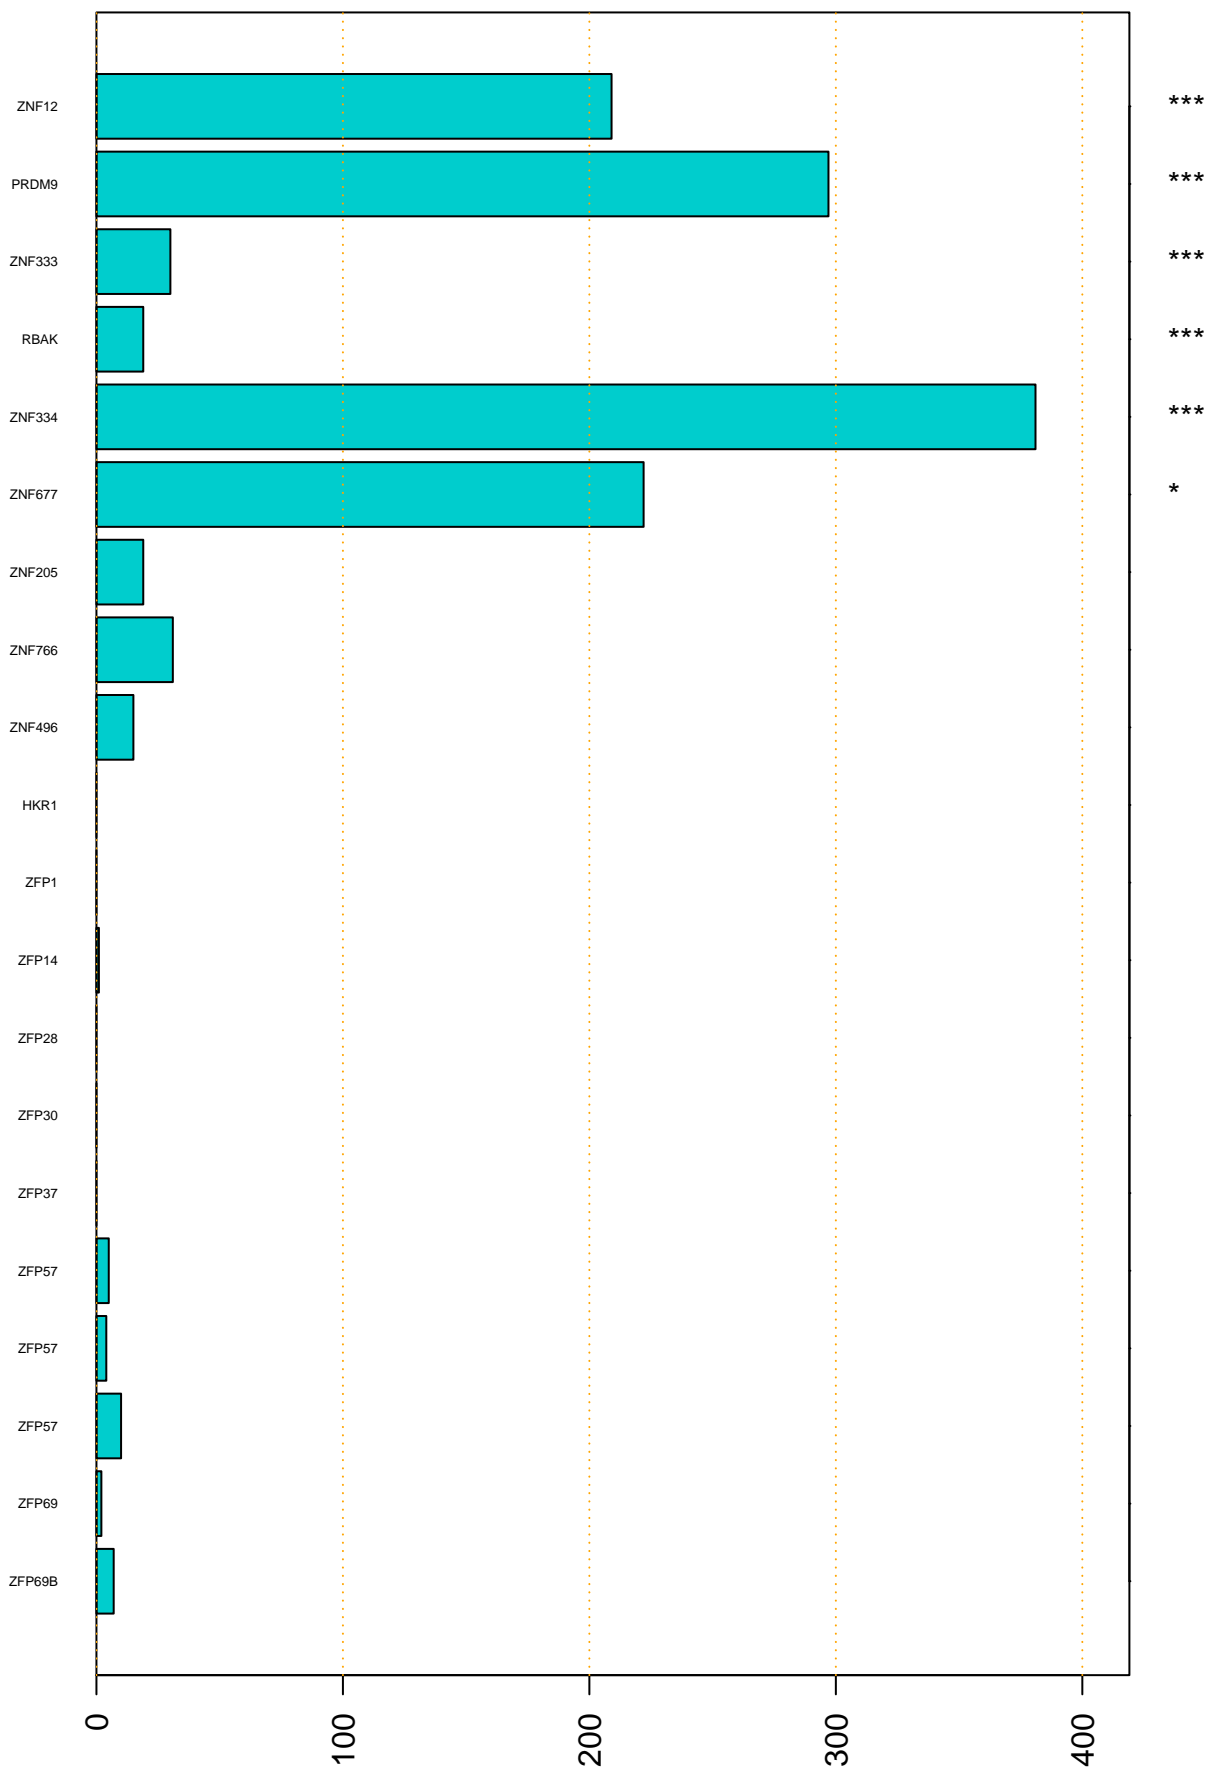

Enriched KZFP

#TE sfam with peak