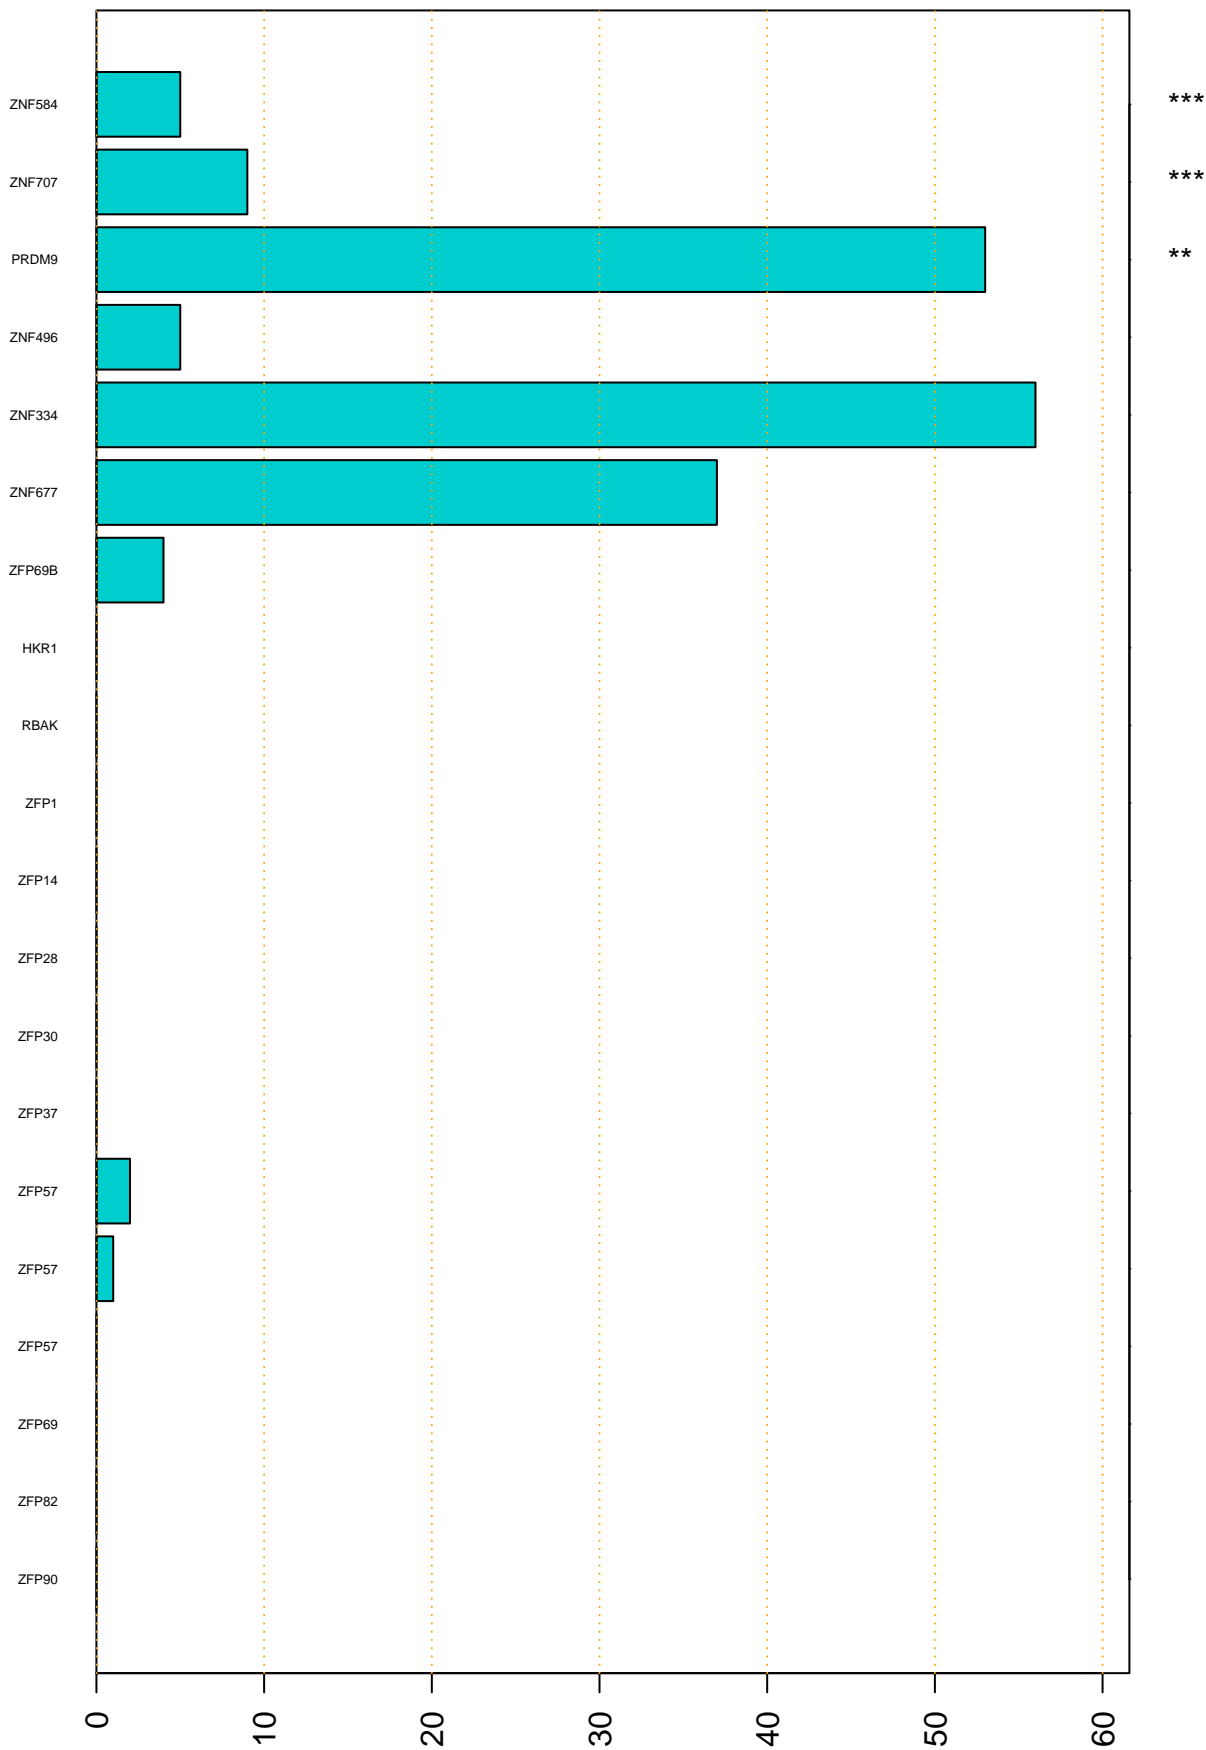

Enriched KZFP

#TE sfam with peak