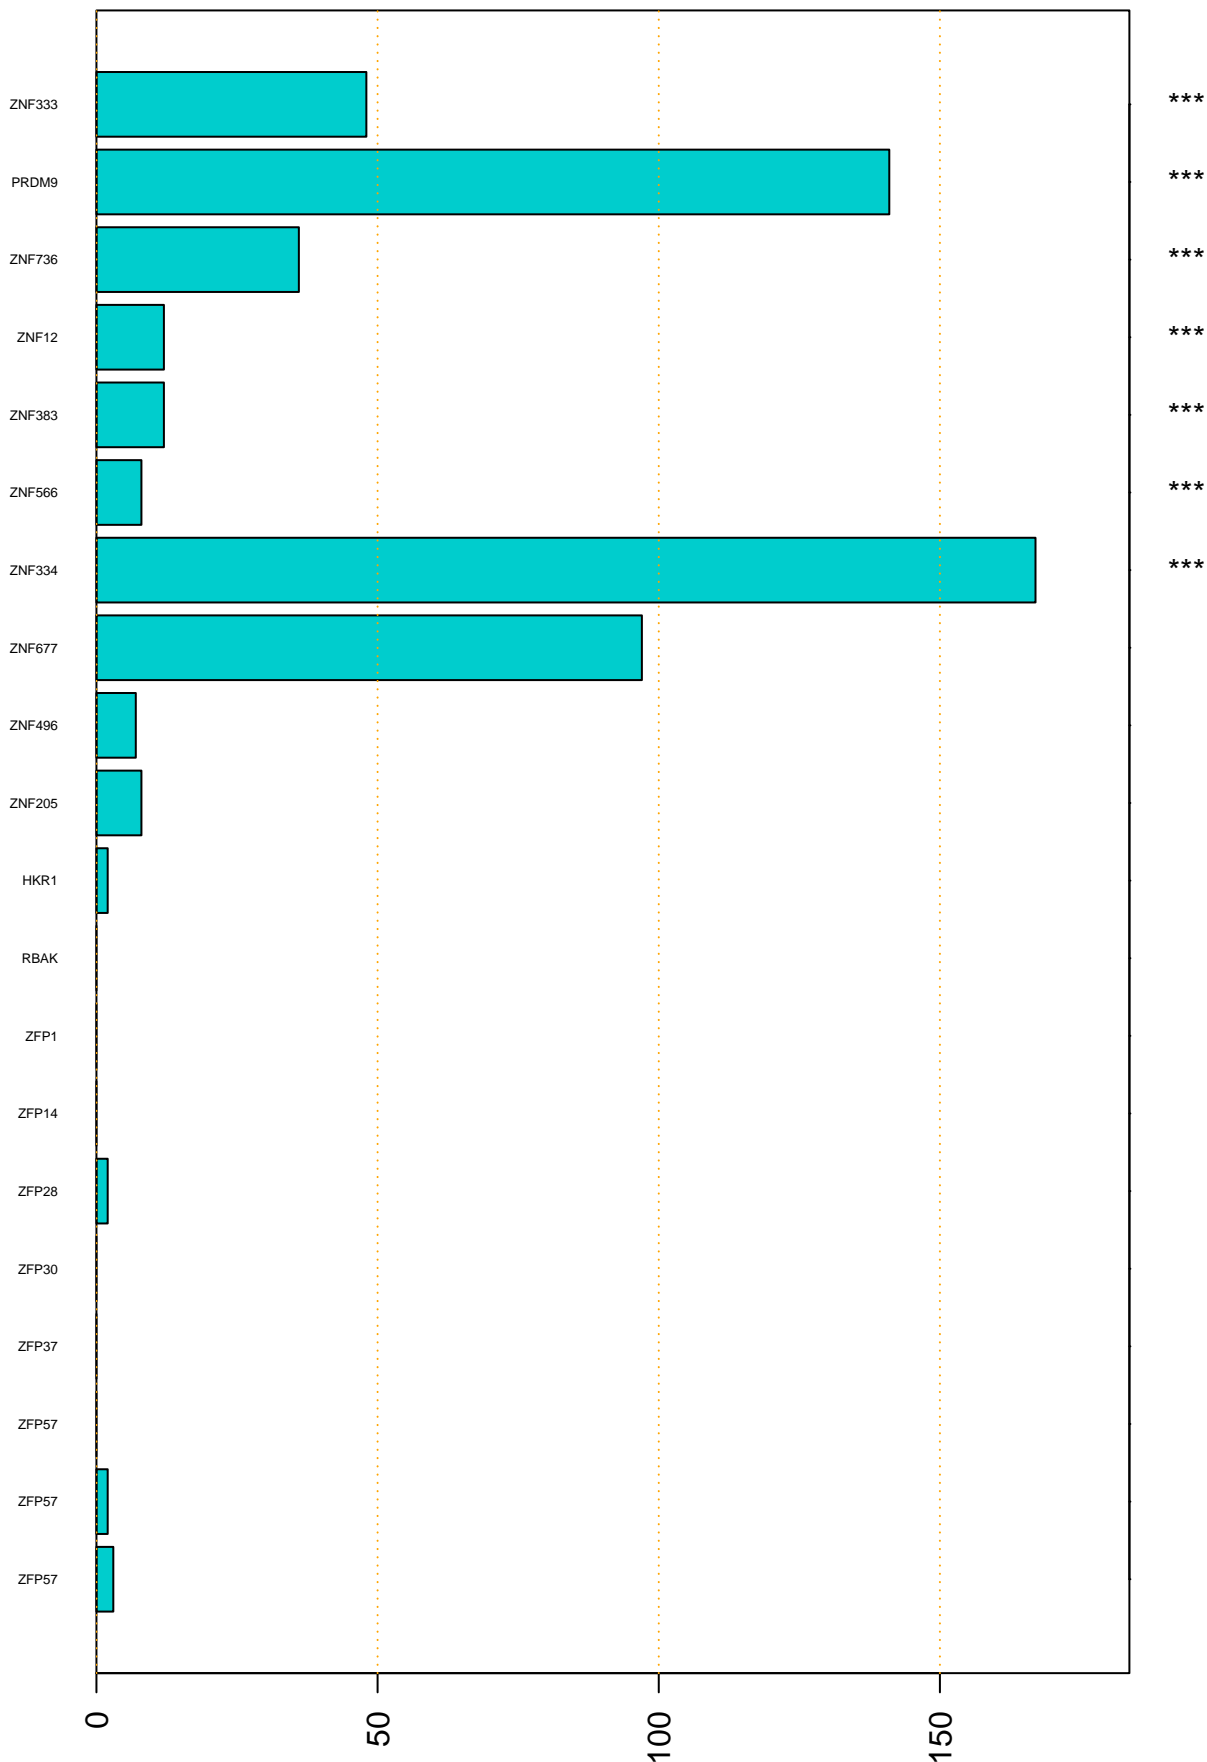

Enriched KZFP

#TE sfam with peak