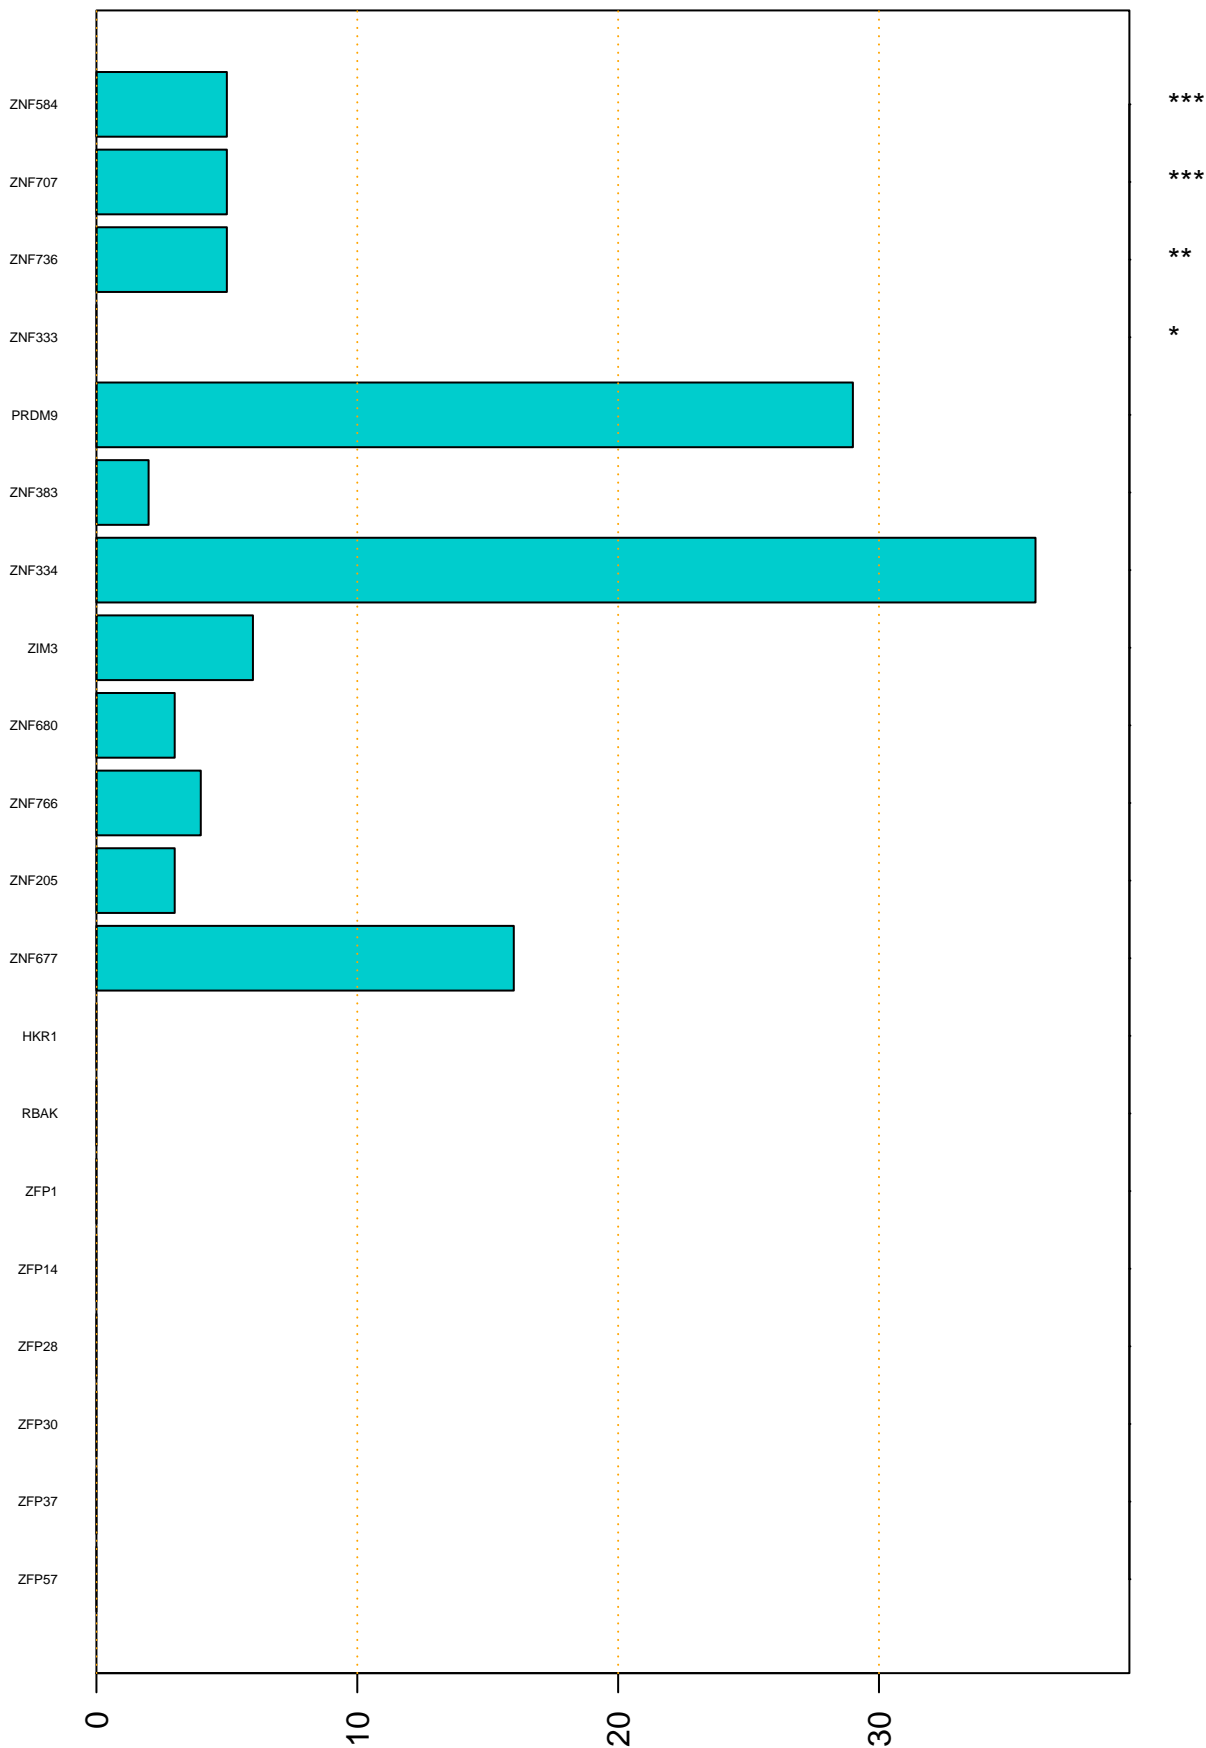

Enriched KZFP

#TE sfam with peak