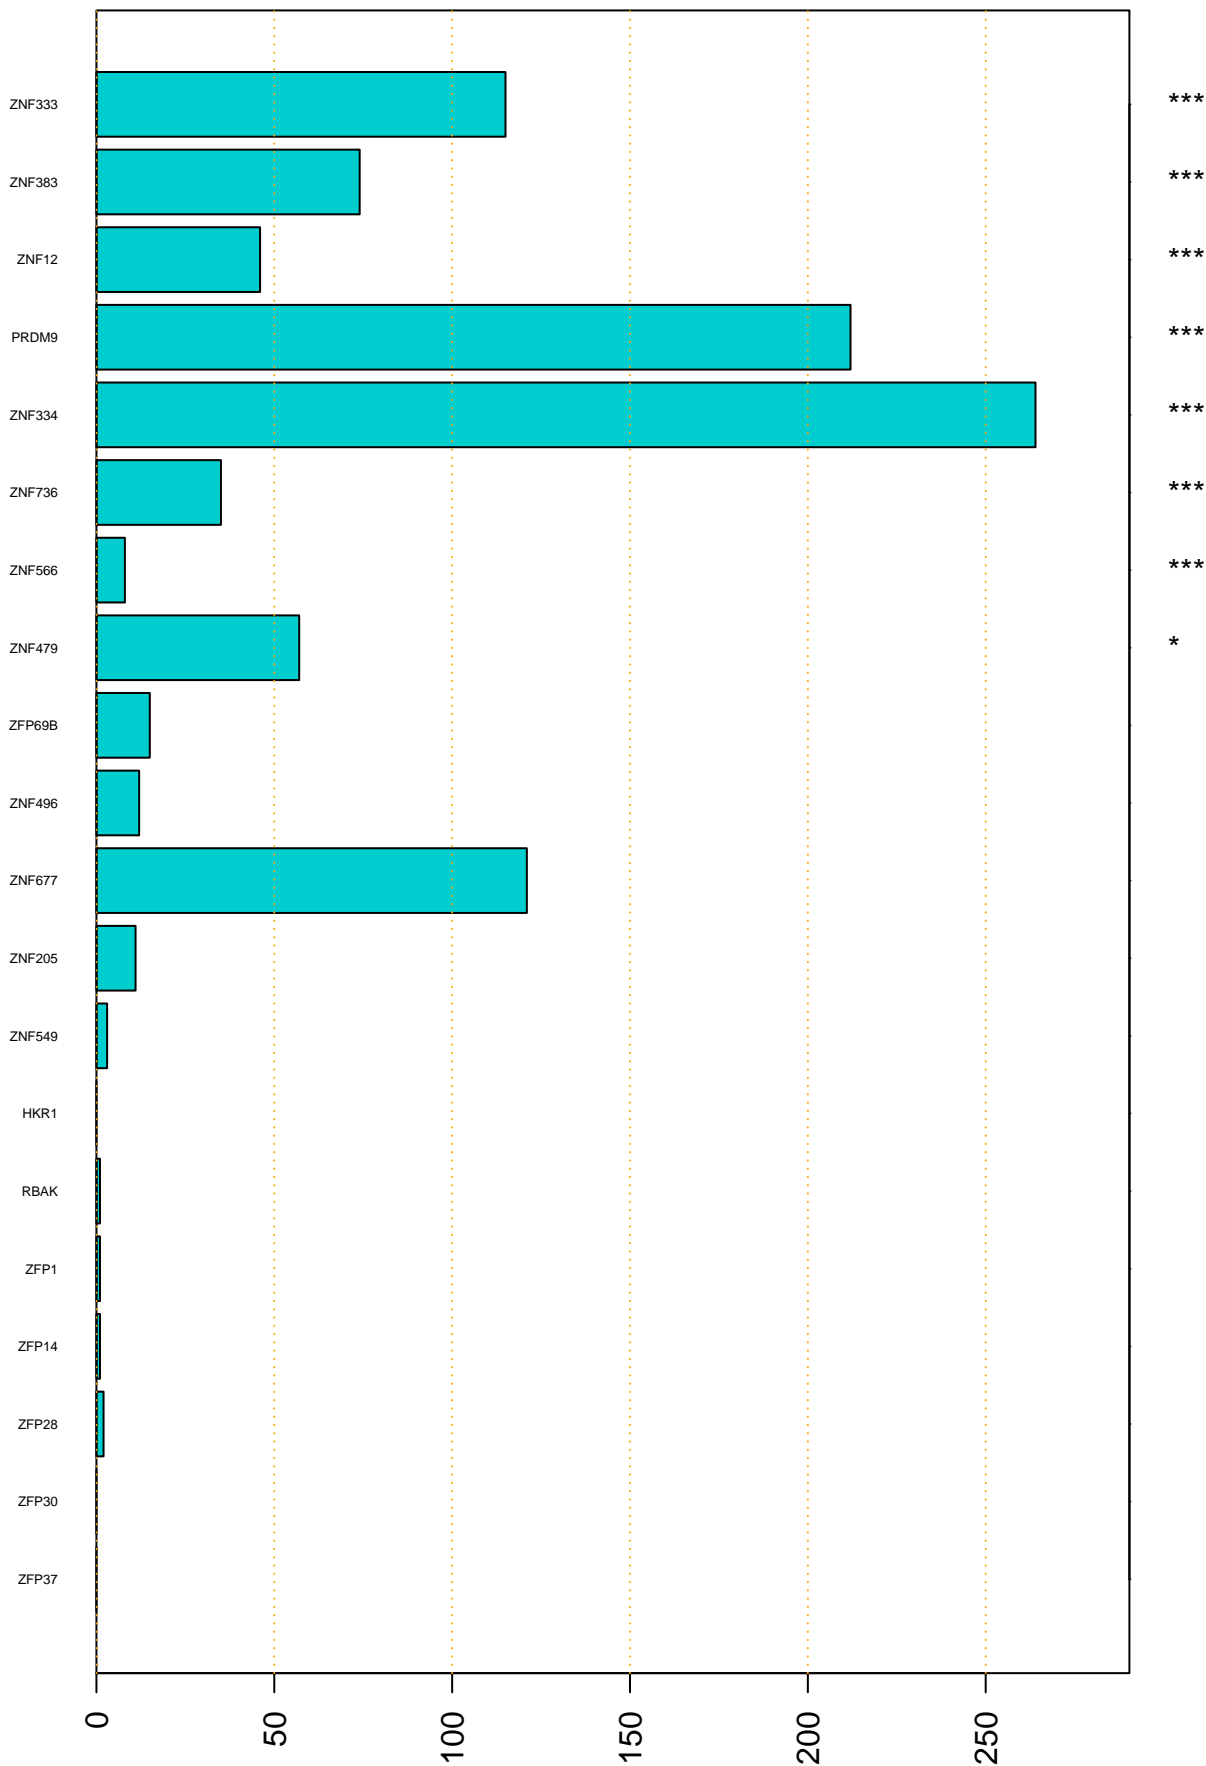

Enriched KZFP

#TE sfam with peak