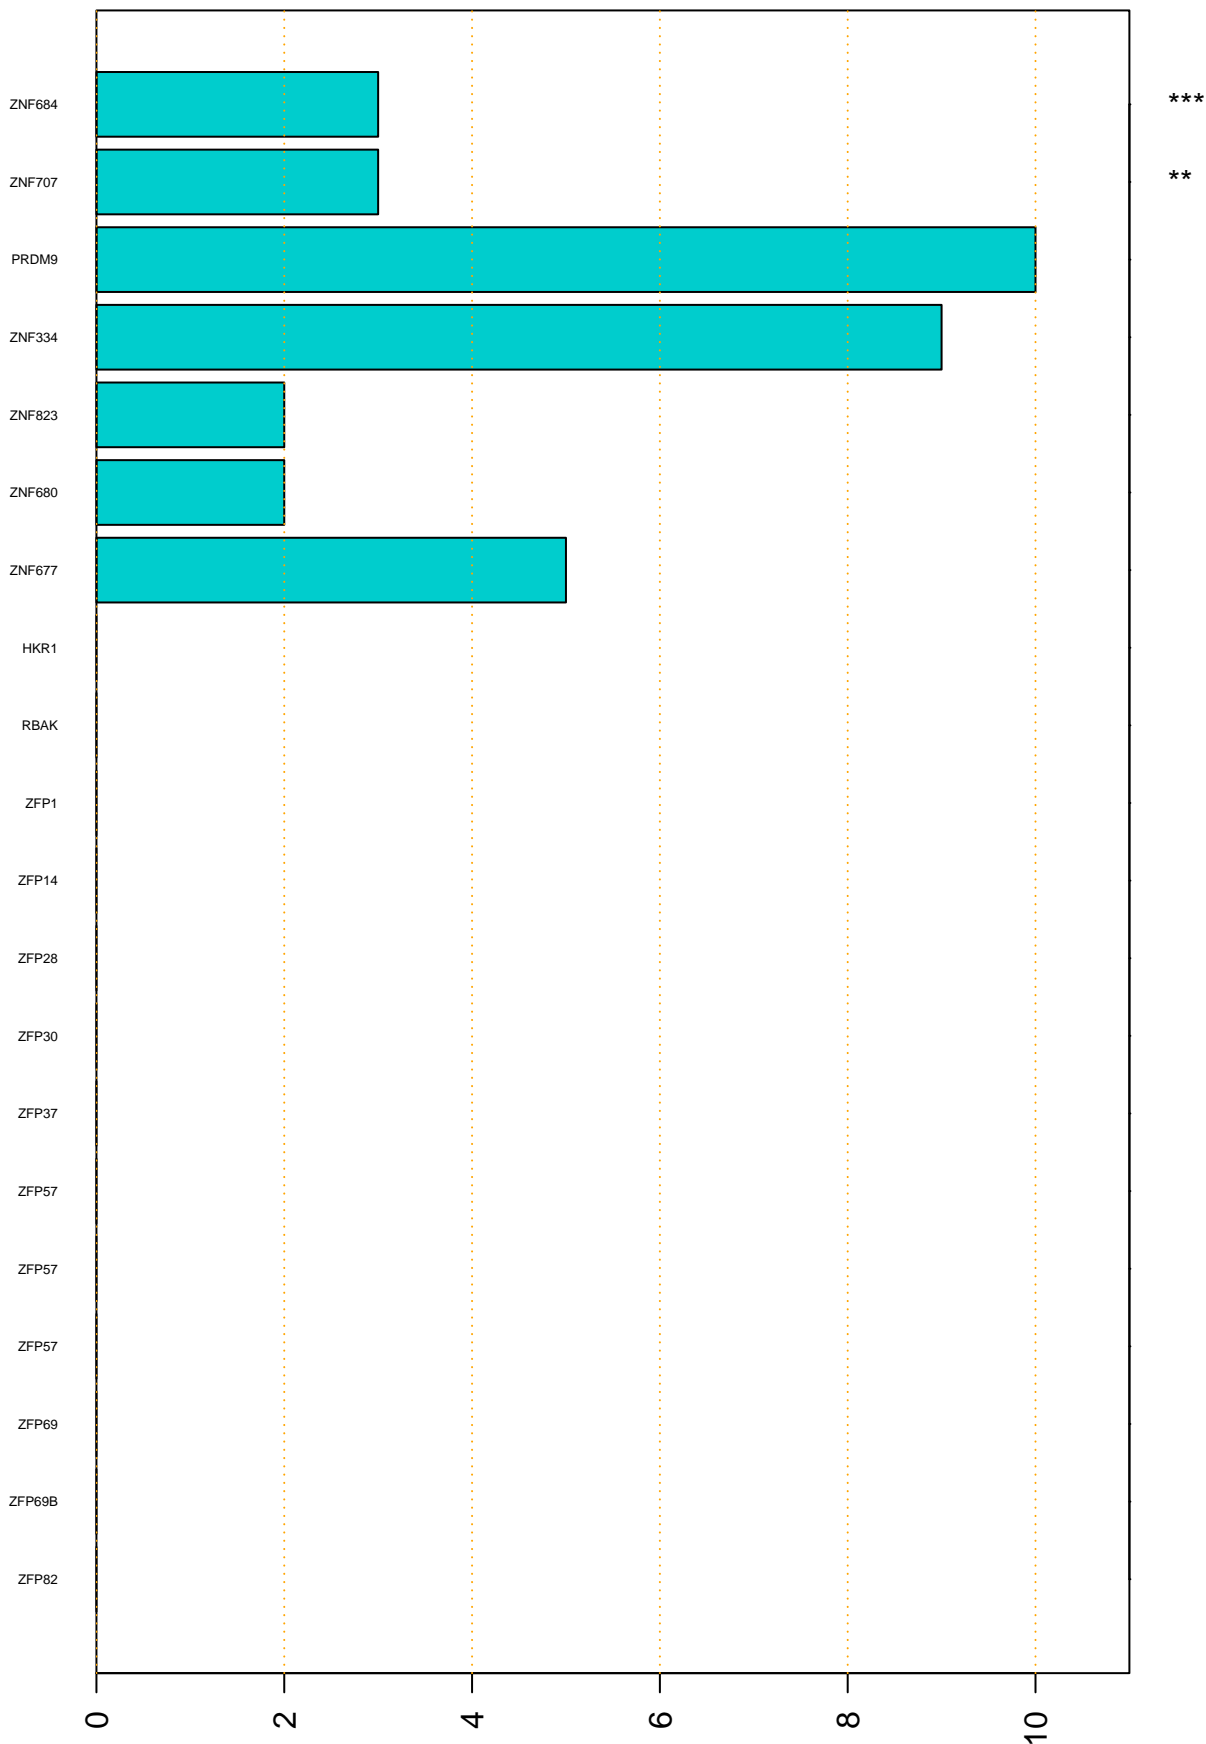

Enriched KZFP

#TE sfam with peak