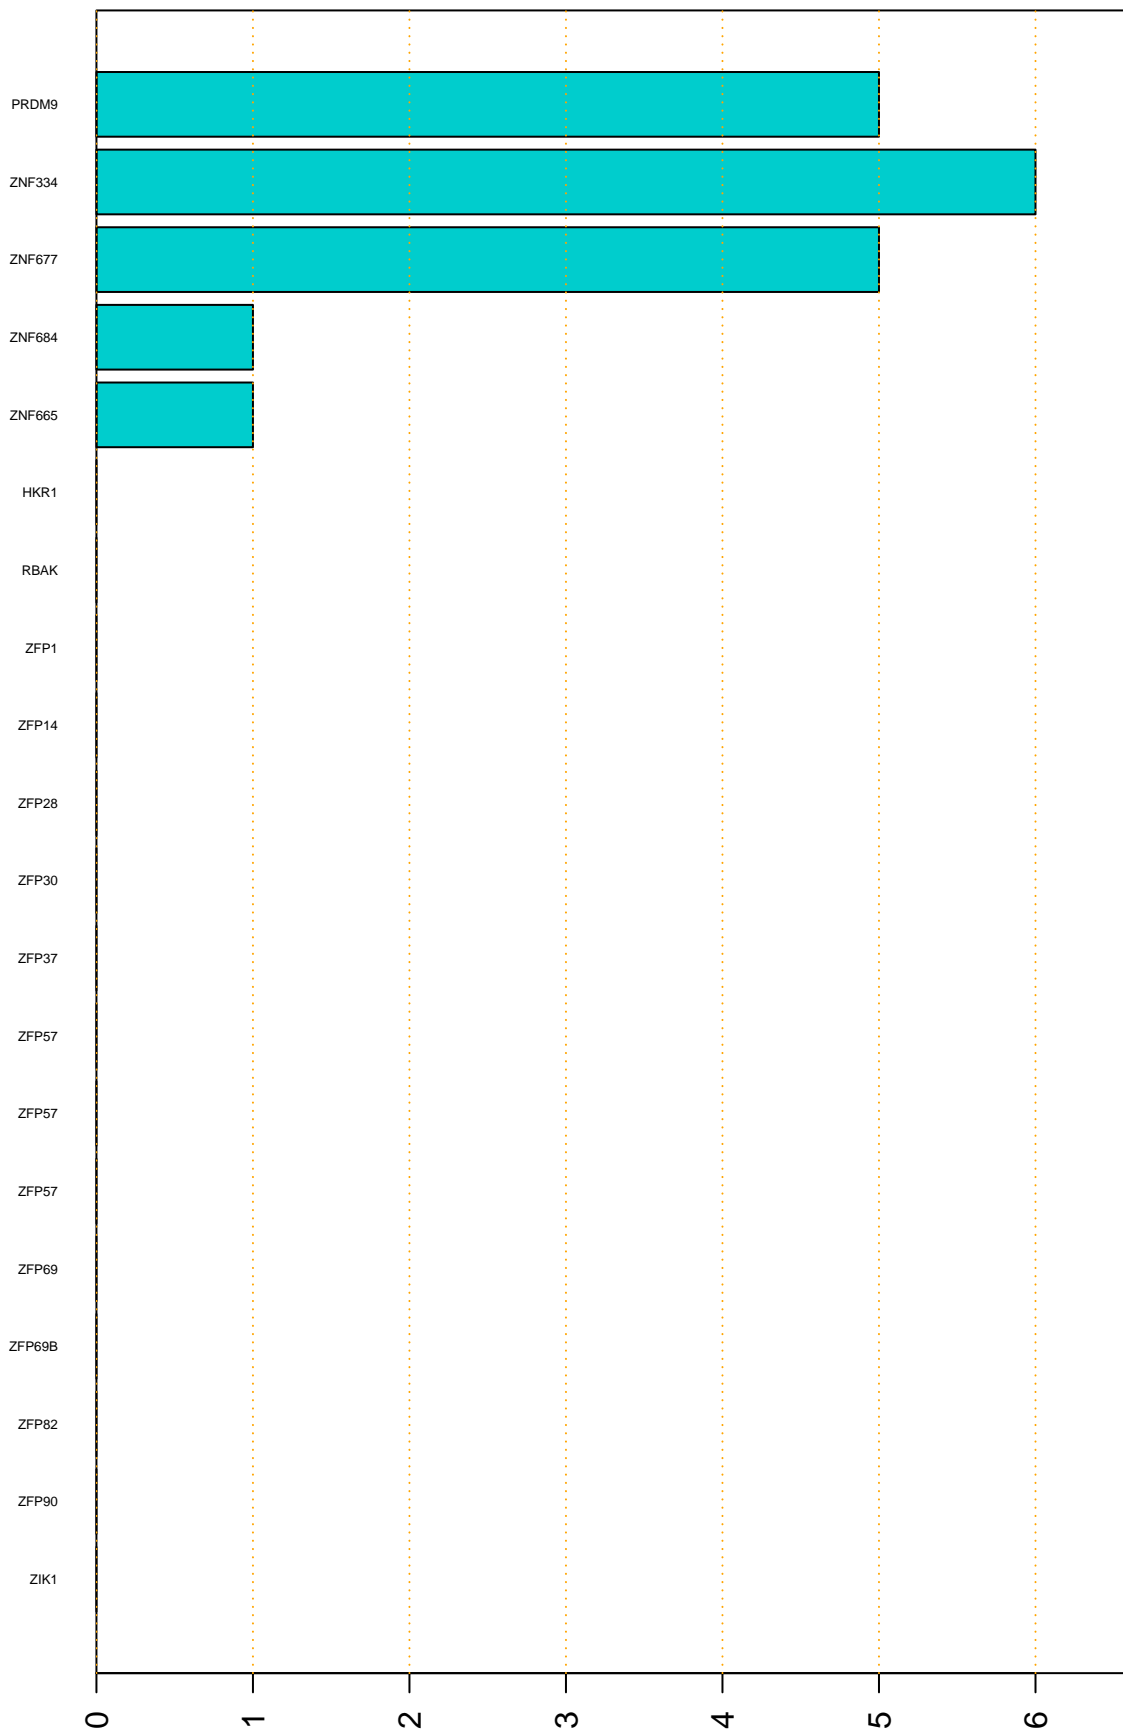

Enriched KZFP

#TE sfam with peak