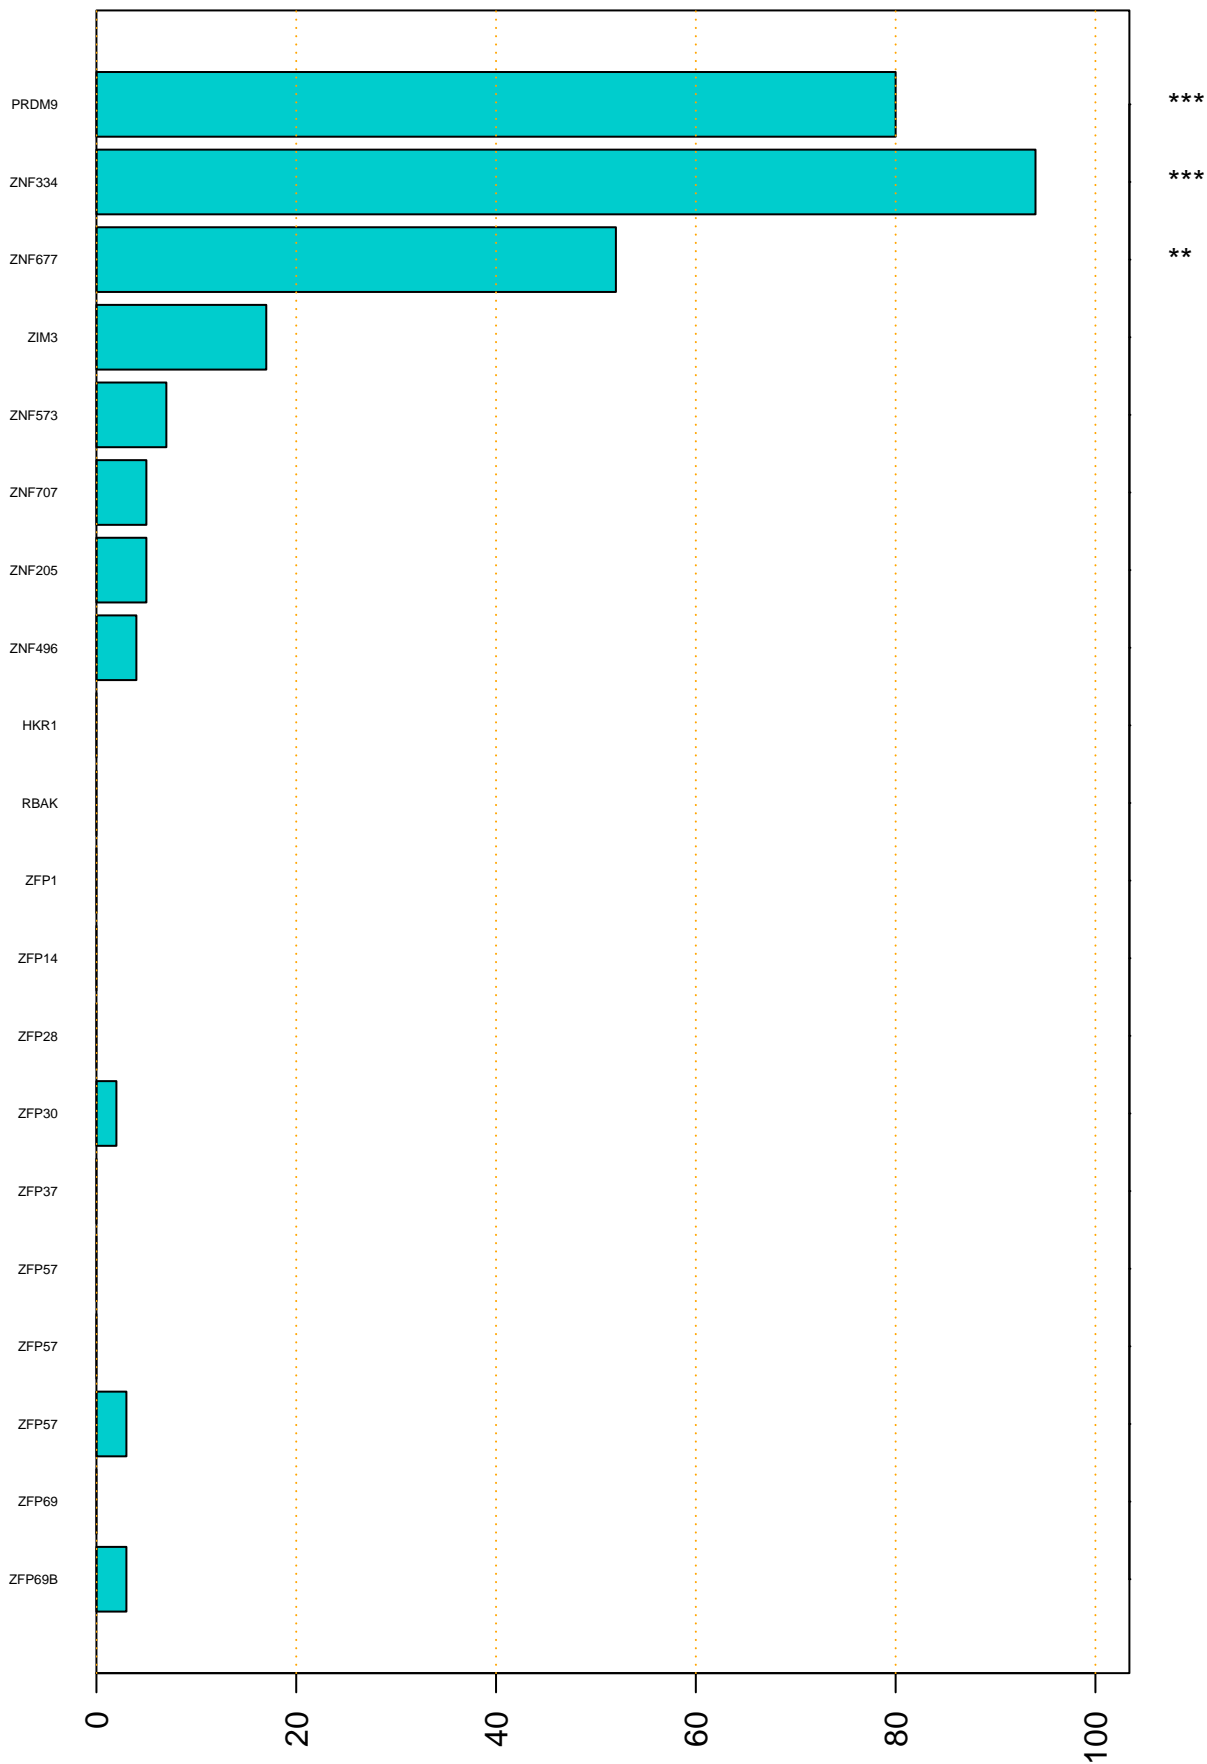

Enriched KZFP

#TE sfam with peak