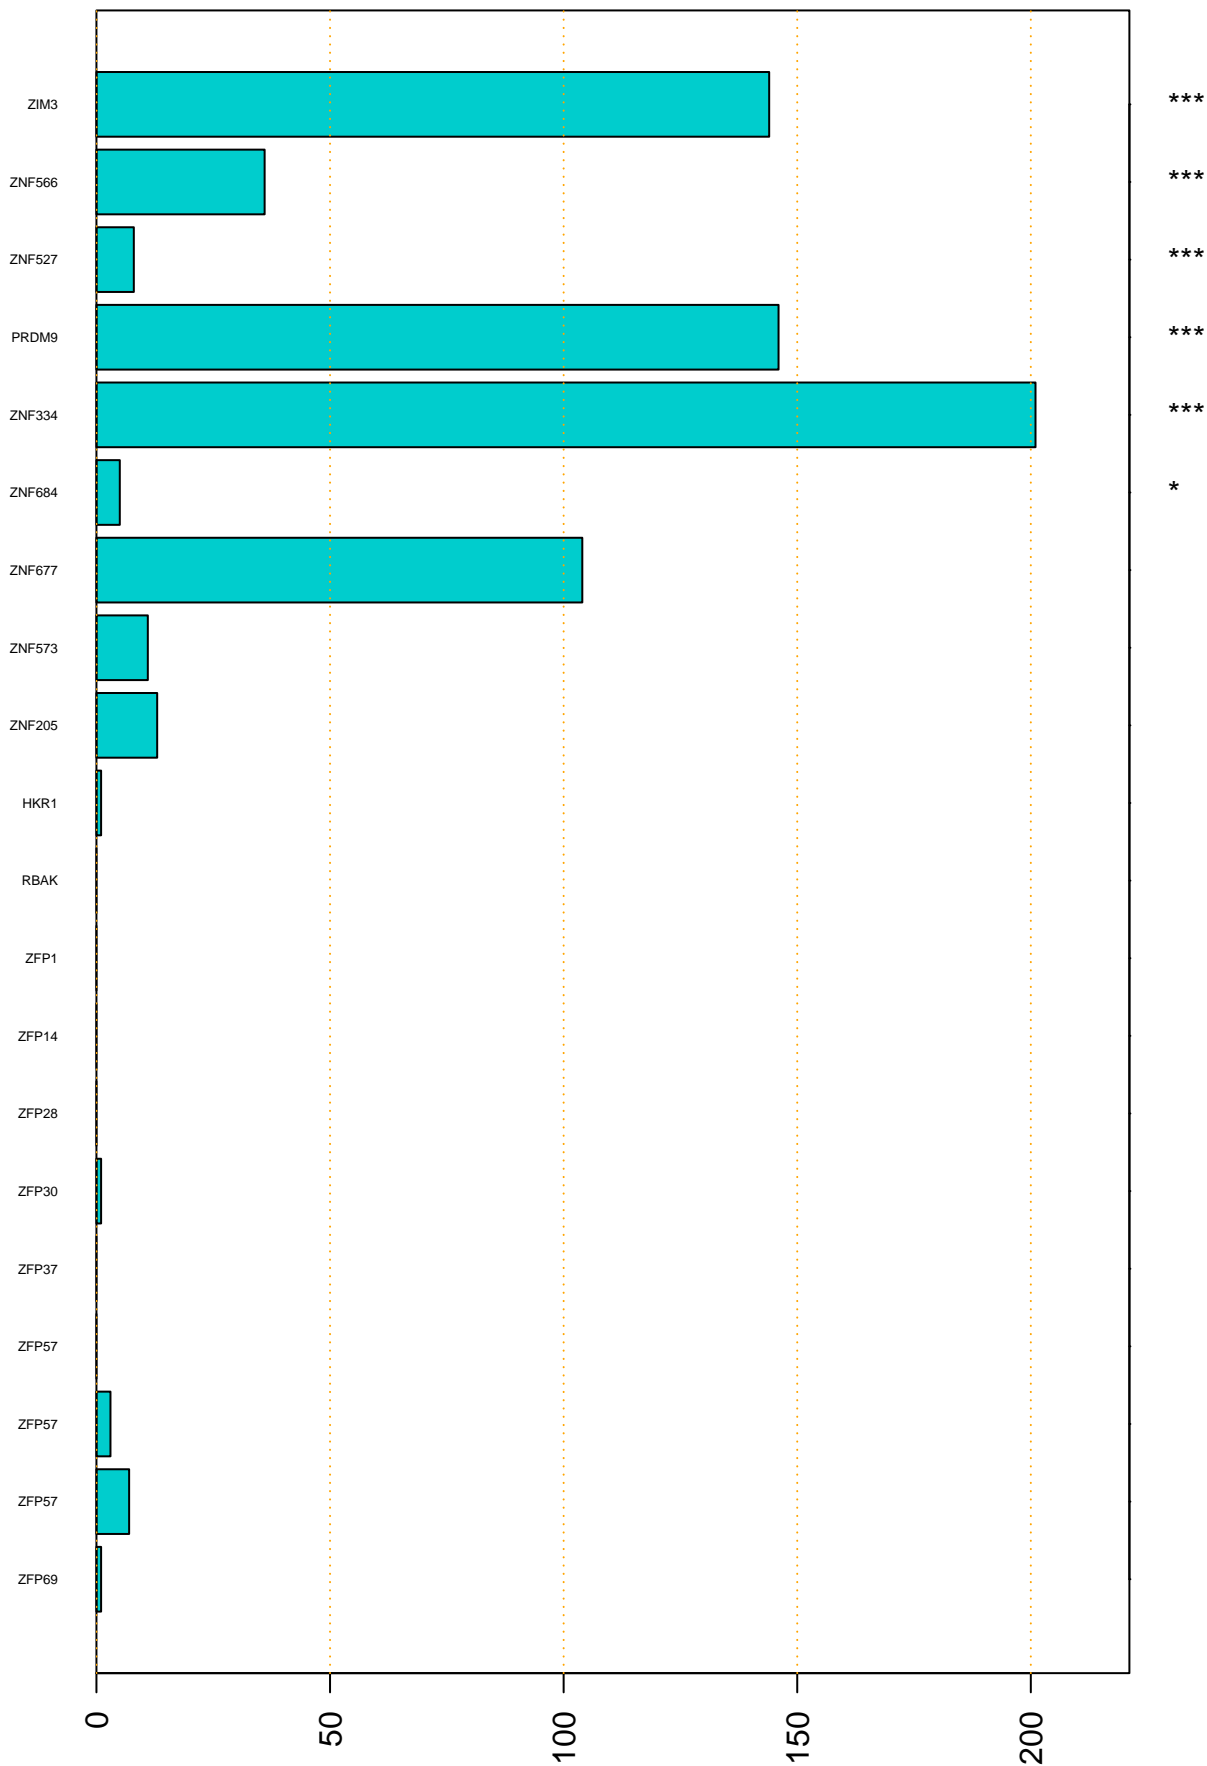

Enriched KZFP

#TE sfam with peak