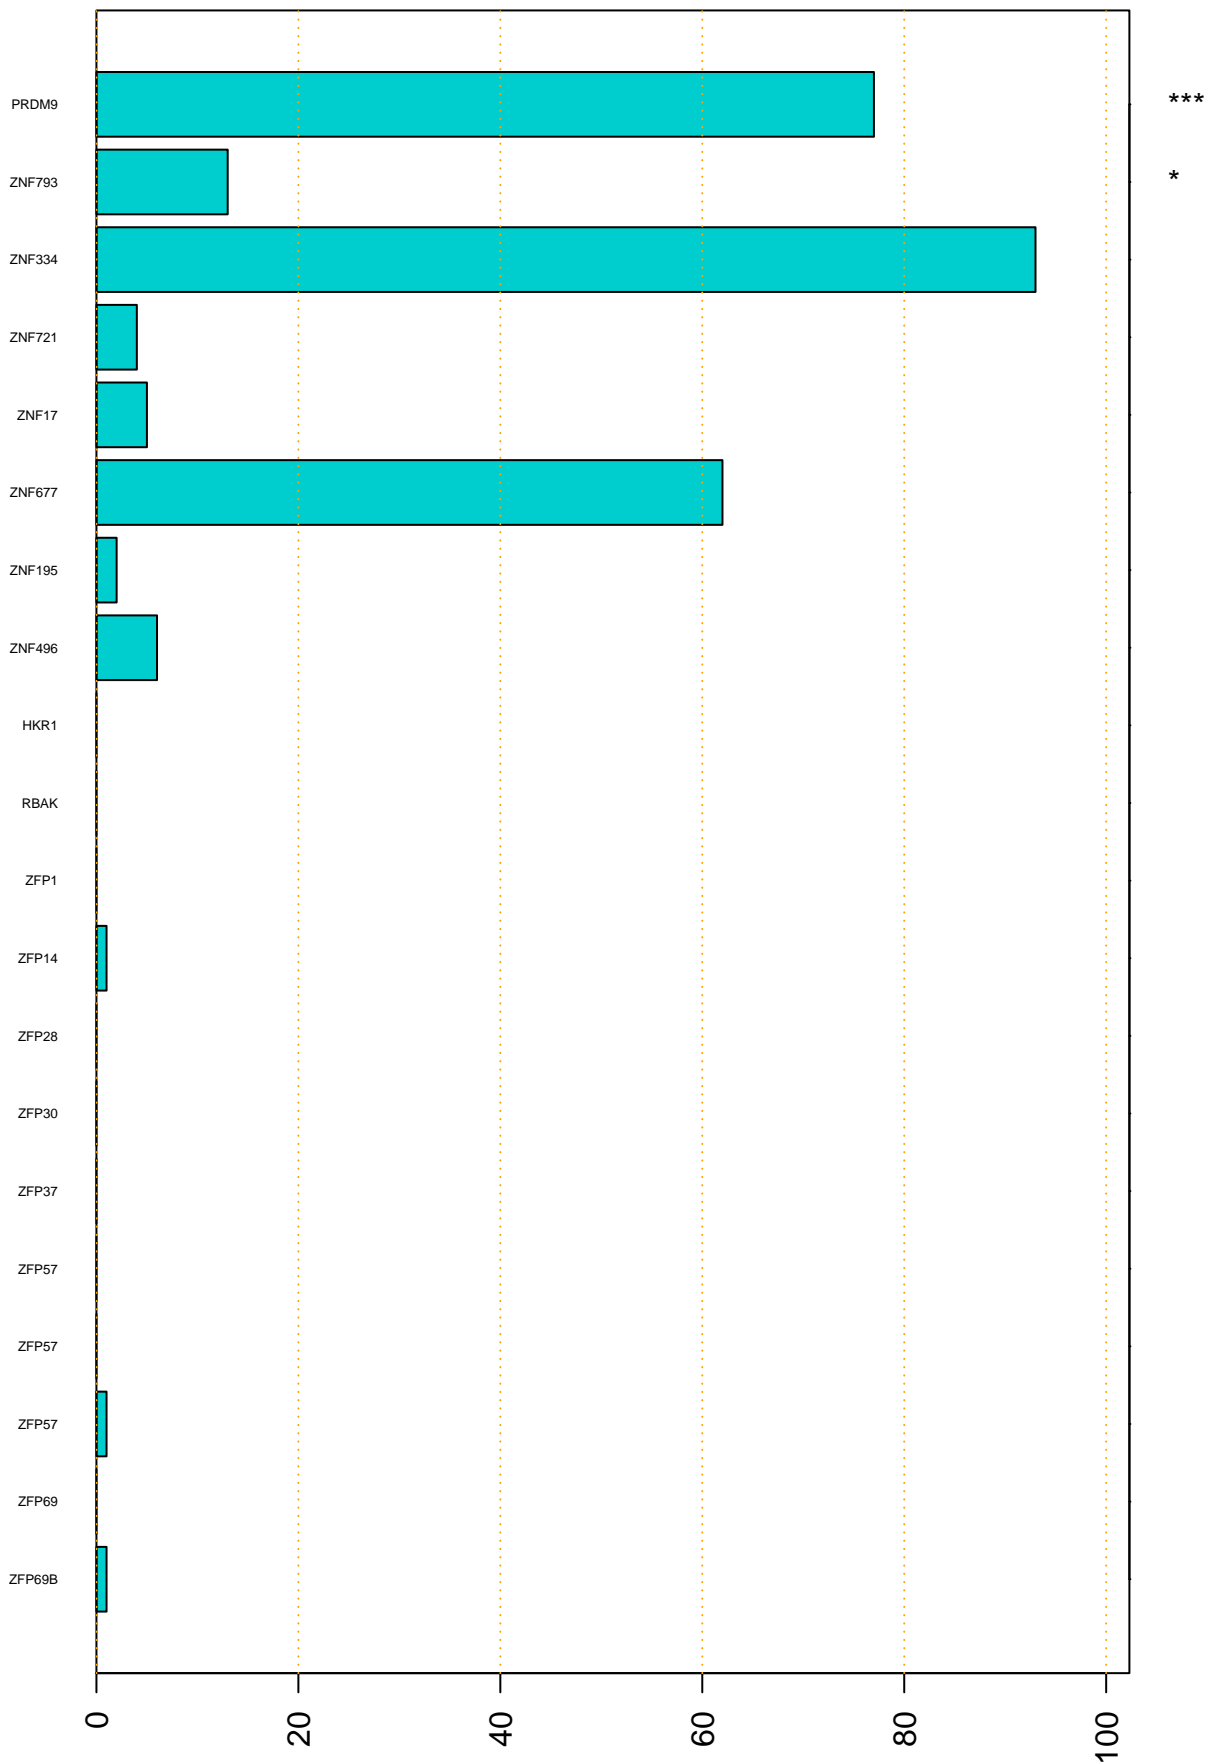

Enriched KZFP

#TE sfam with peak