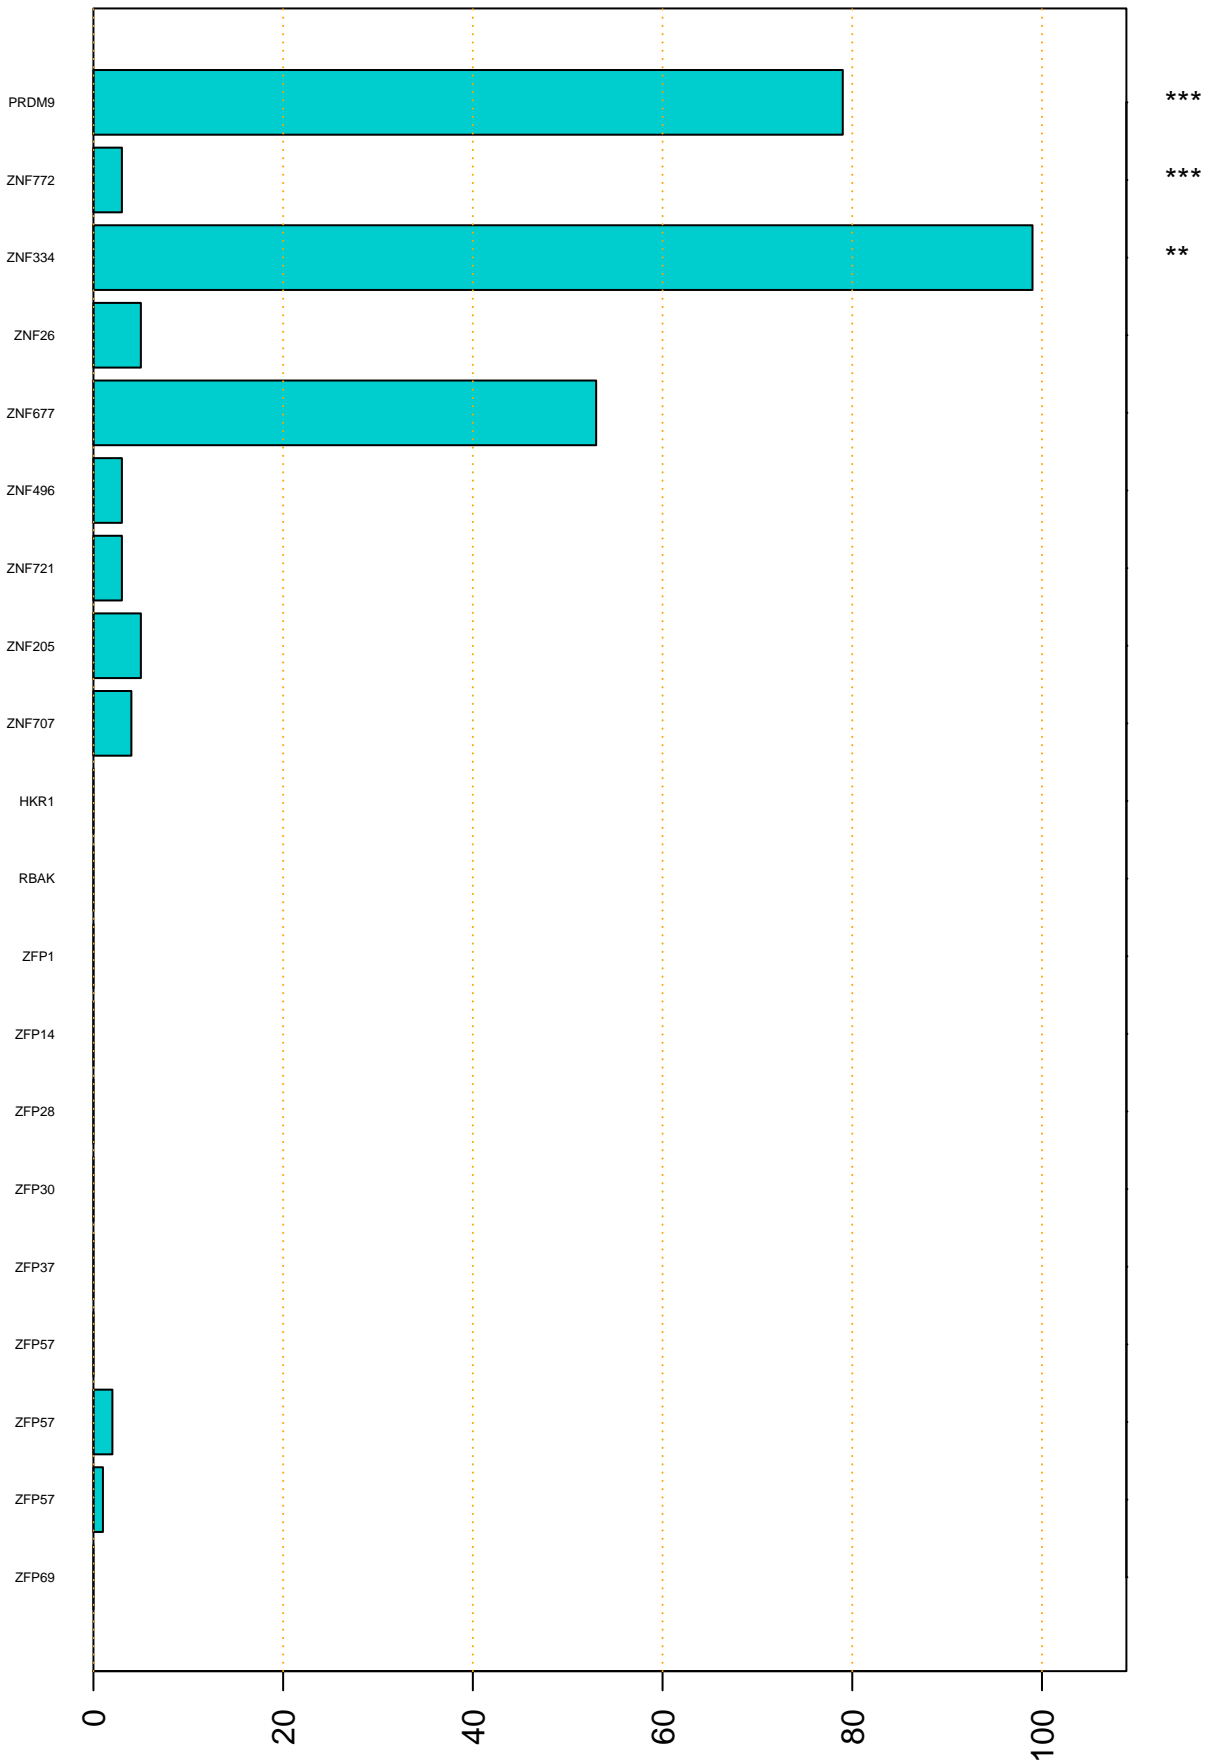

Enriched KZFP

#TE sfam with peak