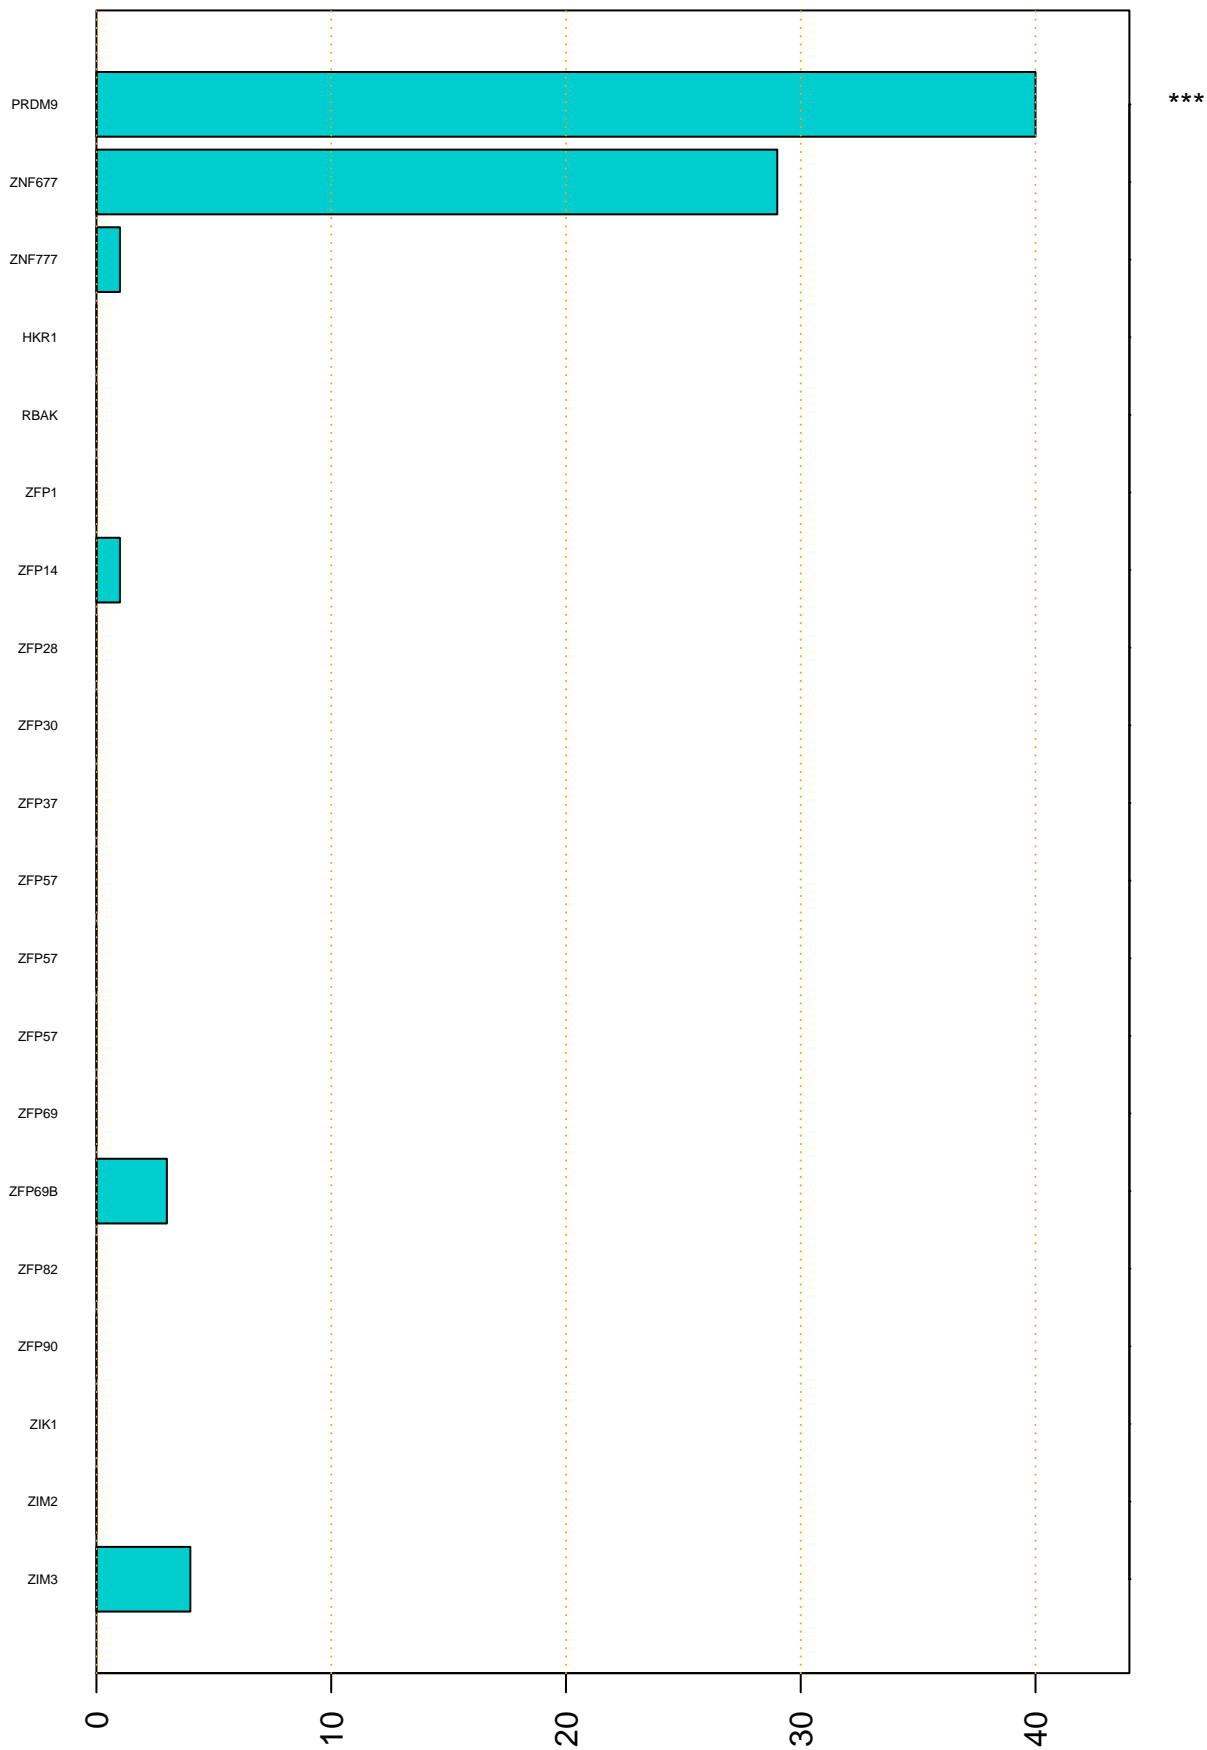

Enriched KZFP

#TE sfam with peak