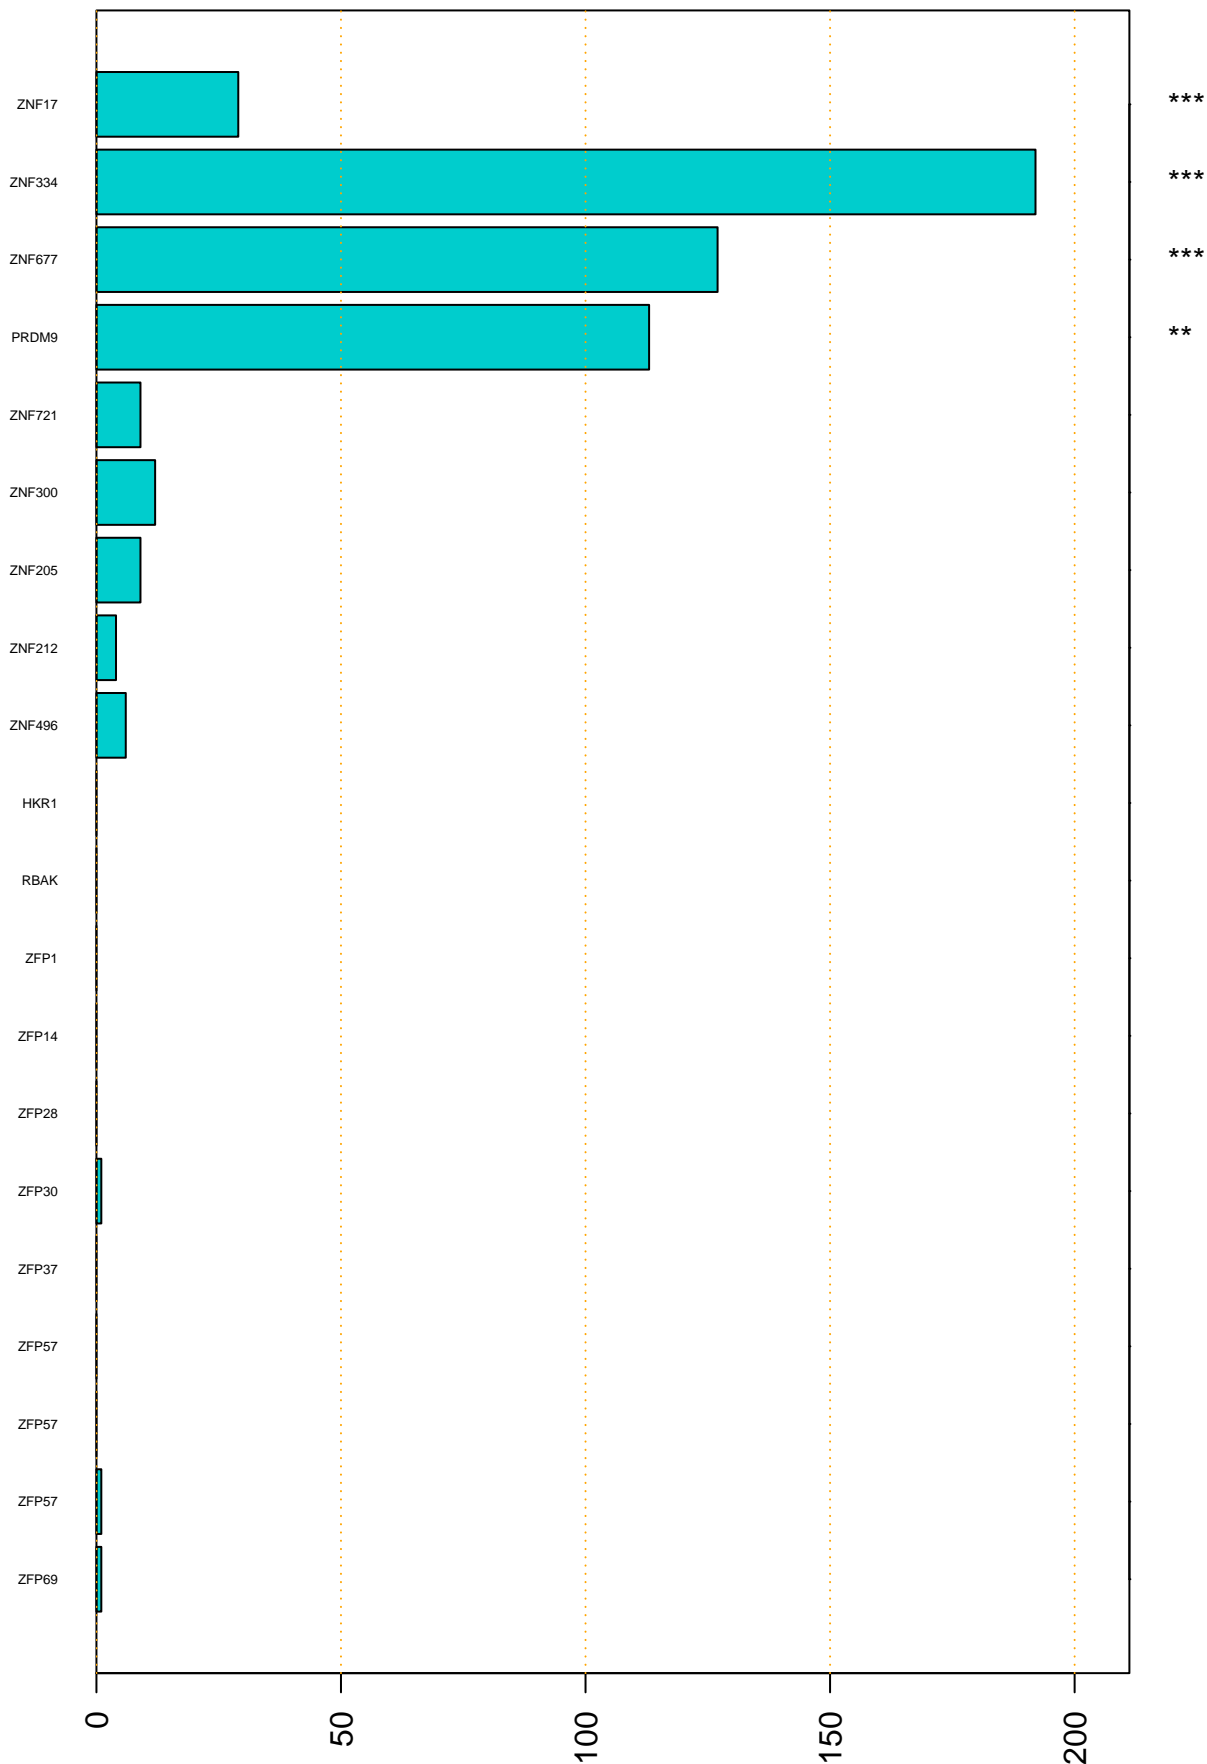

Enriched KZFP

#TE sfam with peak