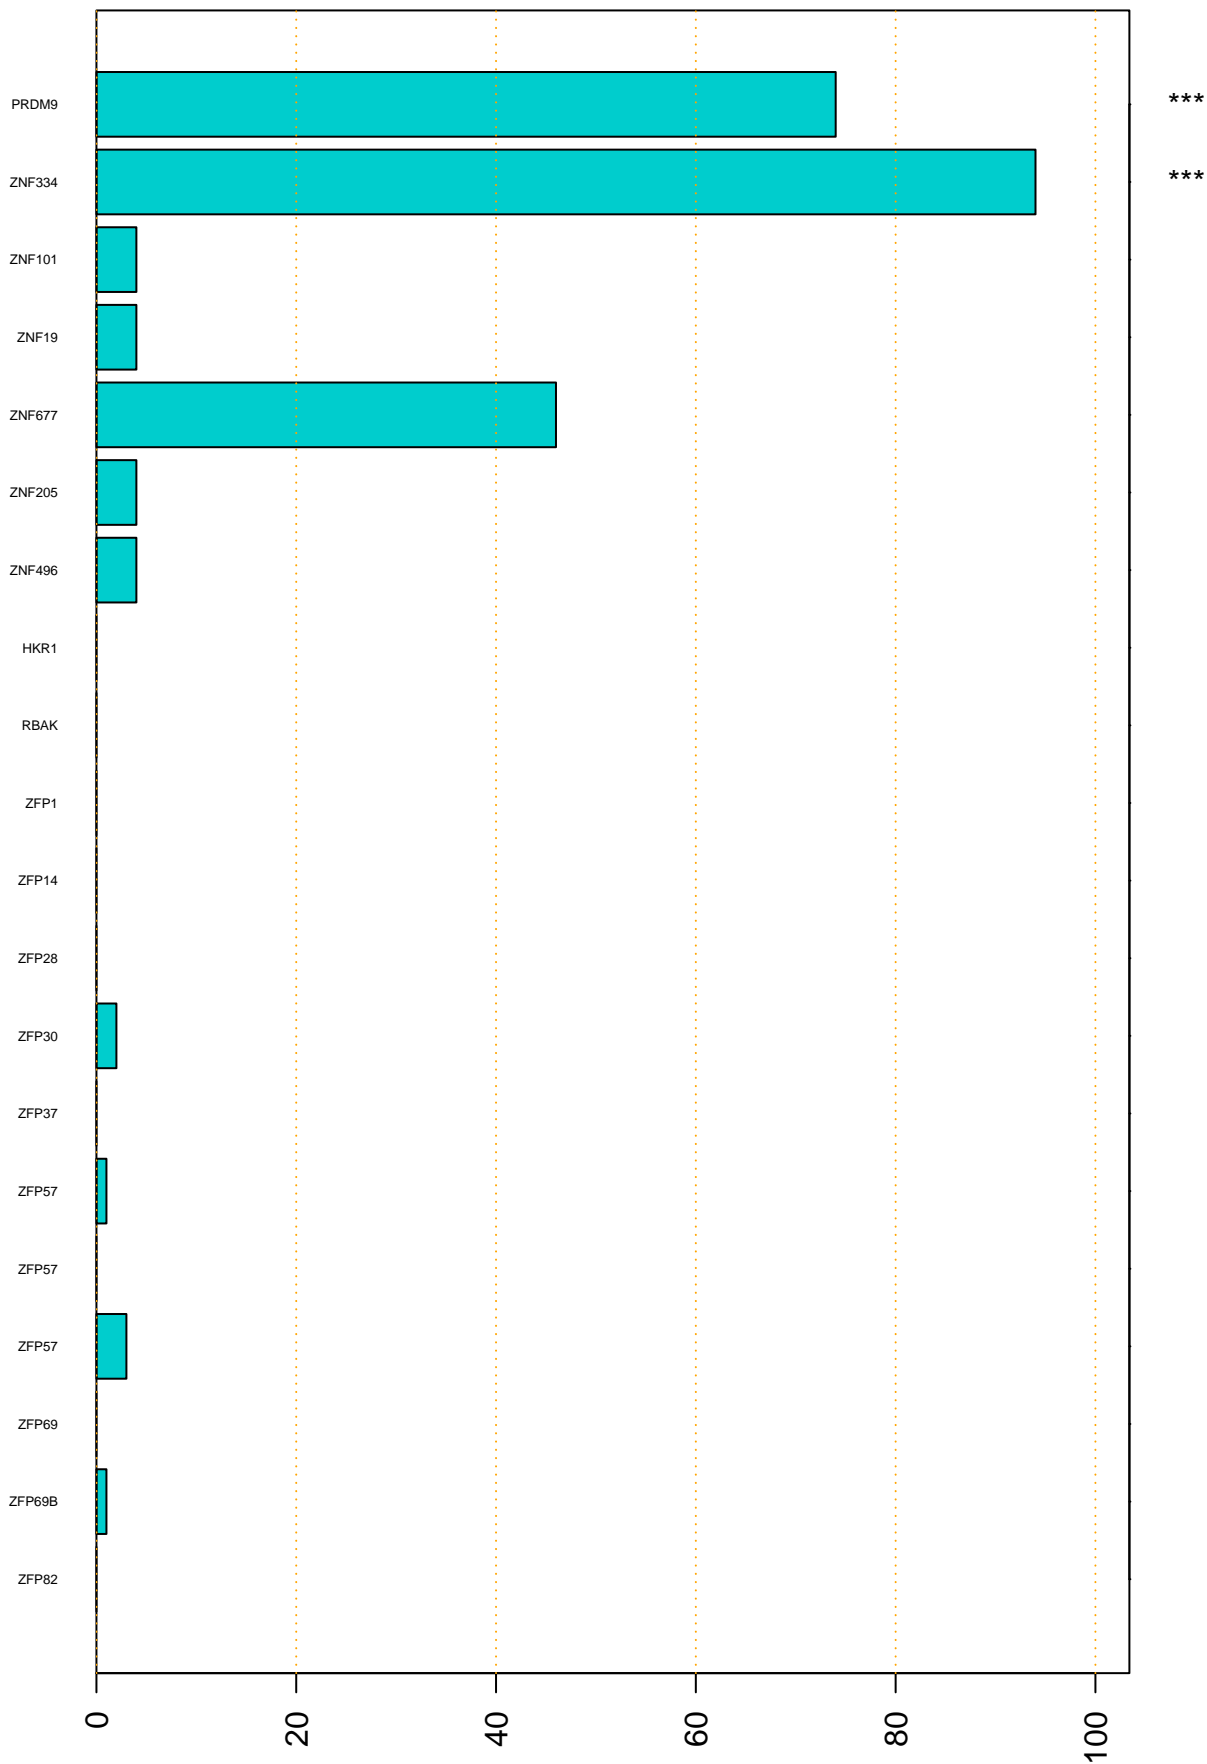

Enriched KZFP

#TE sfam with peak