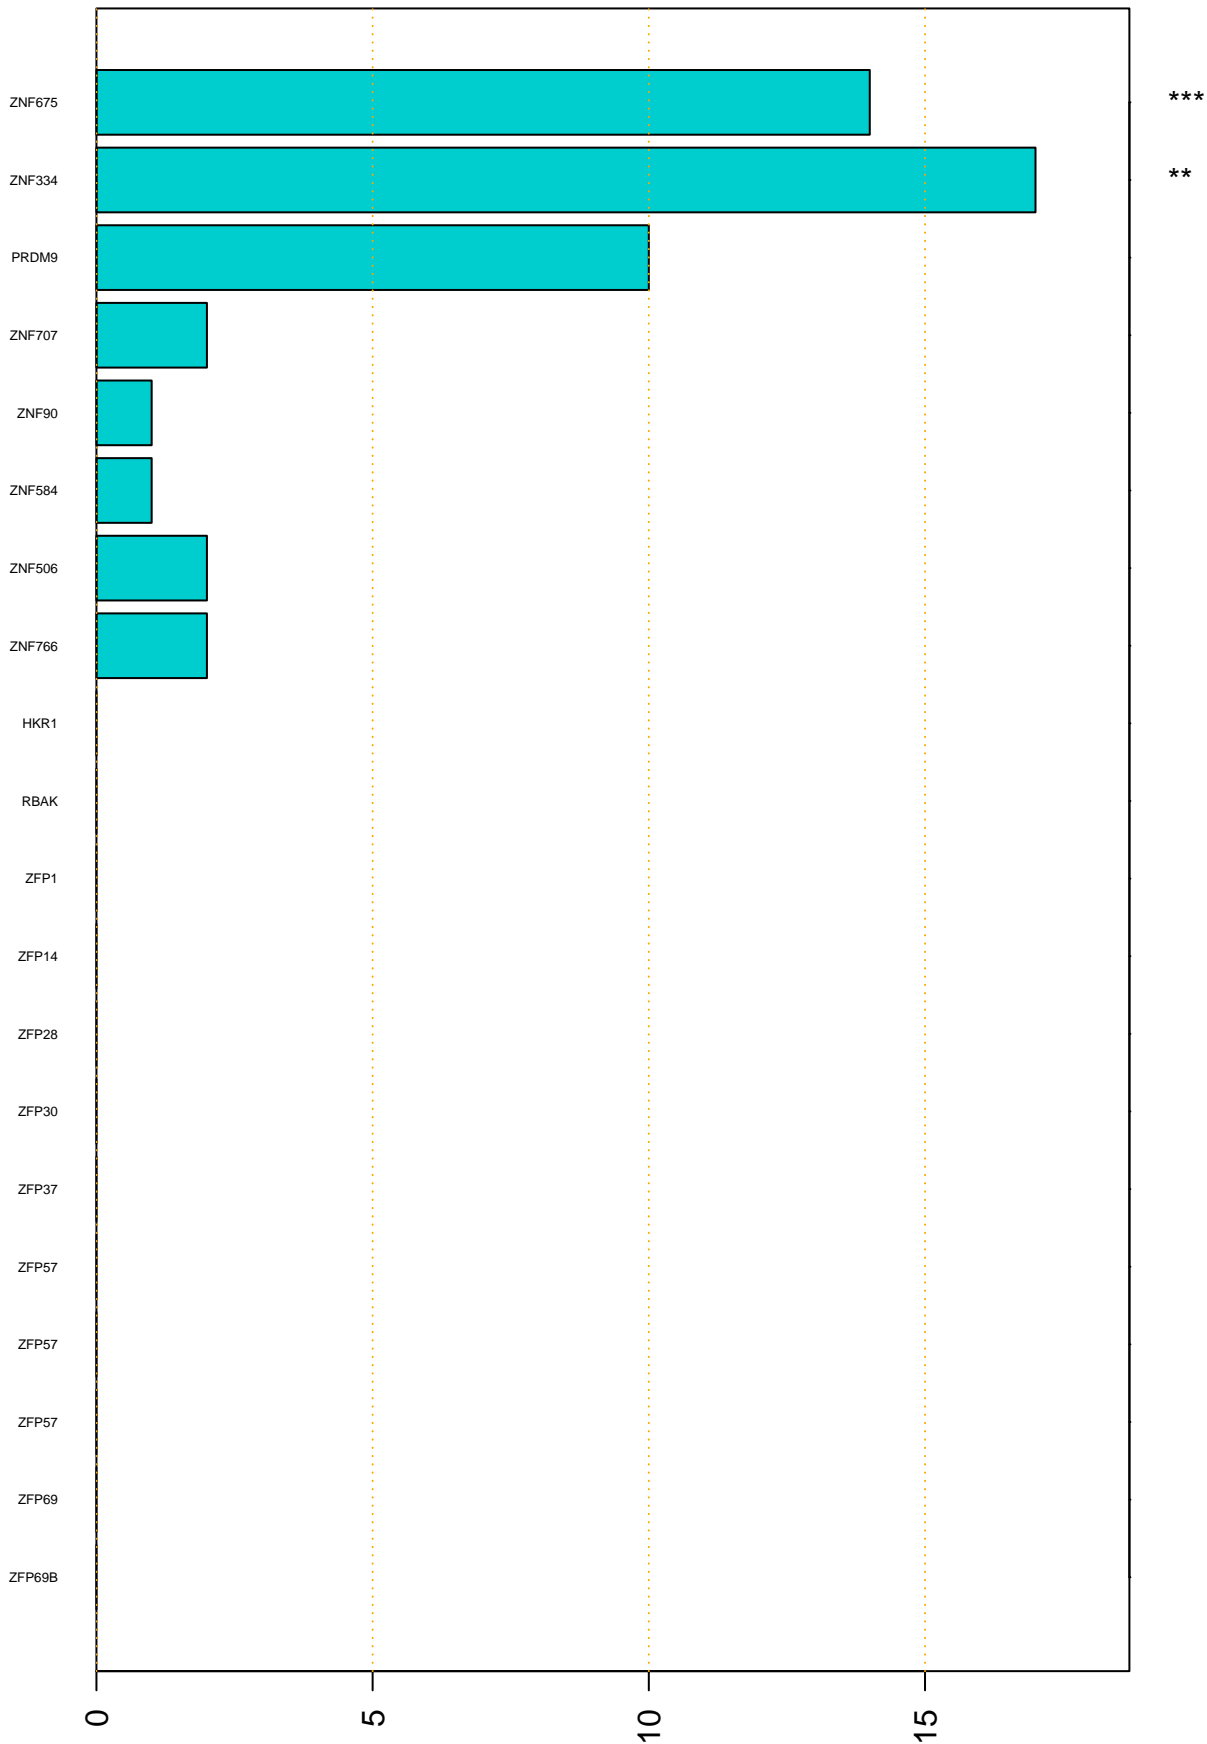

Enriched KZFP

#TE sfam with peak