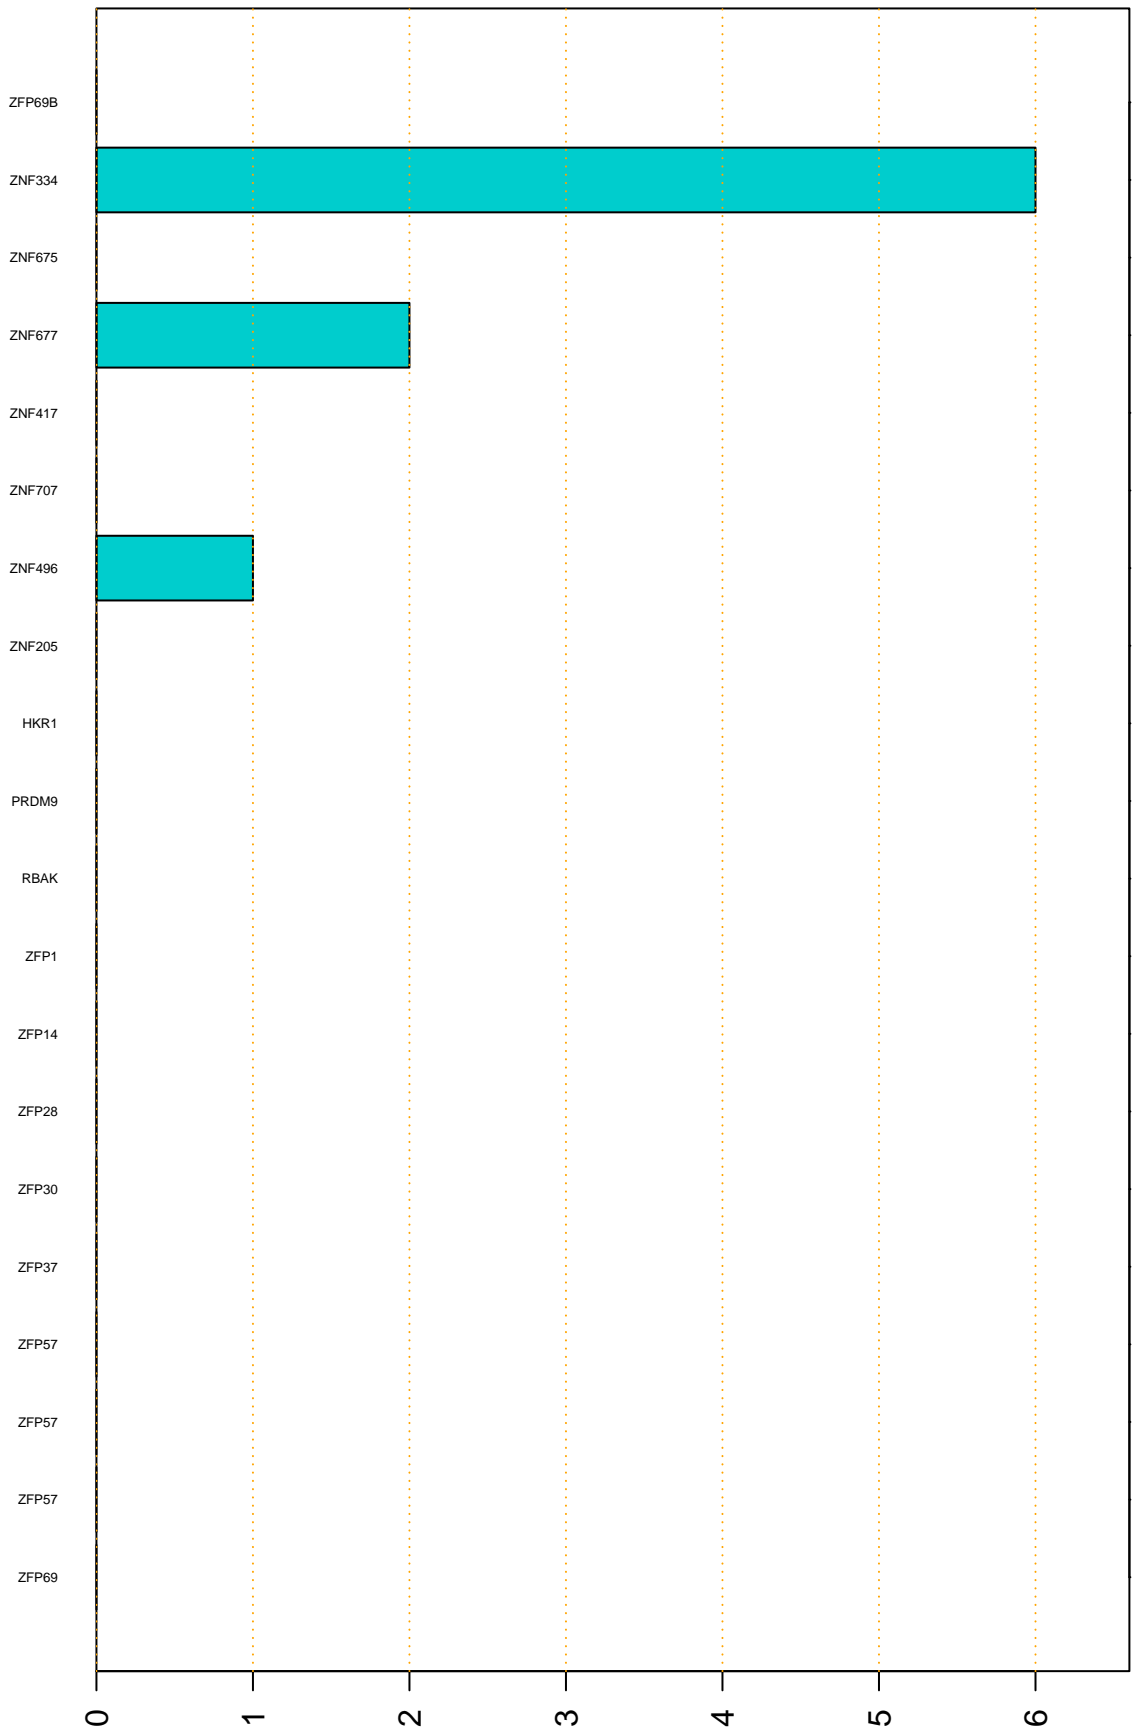

Enriched KZFP

**

#TE sfam with peak