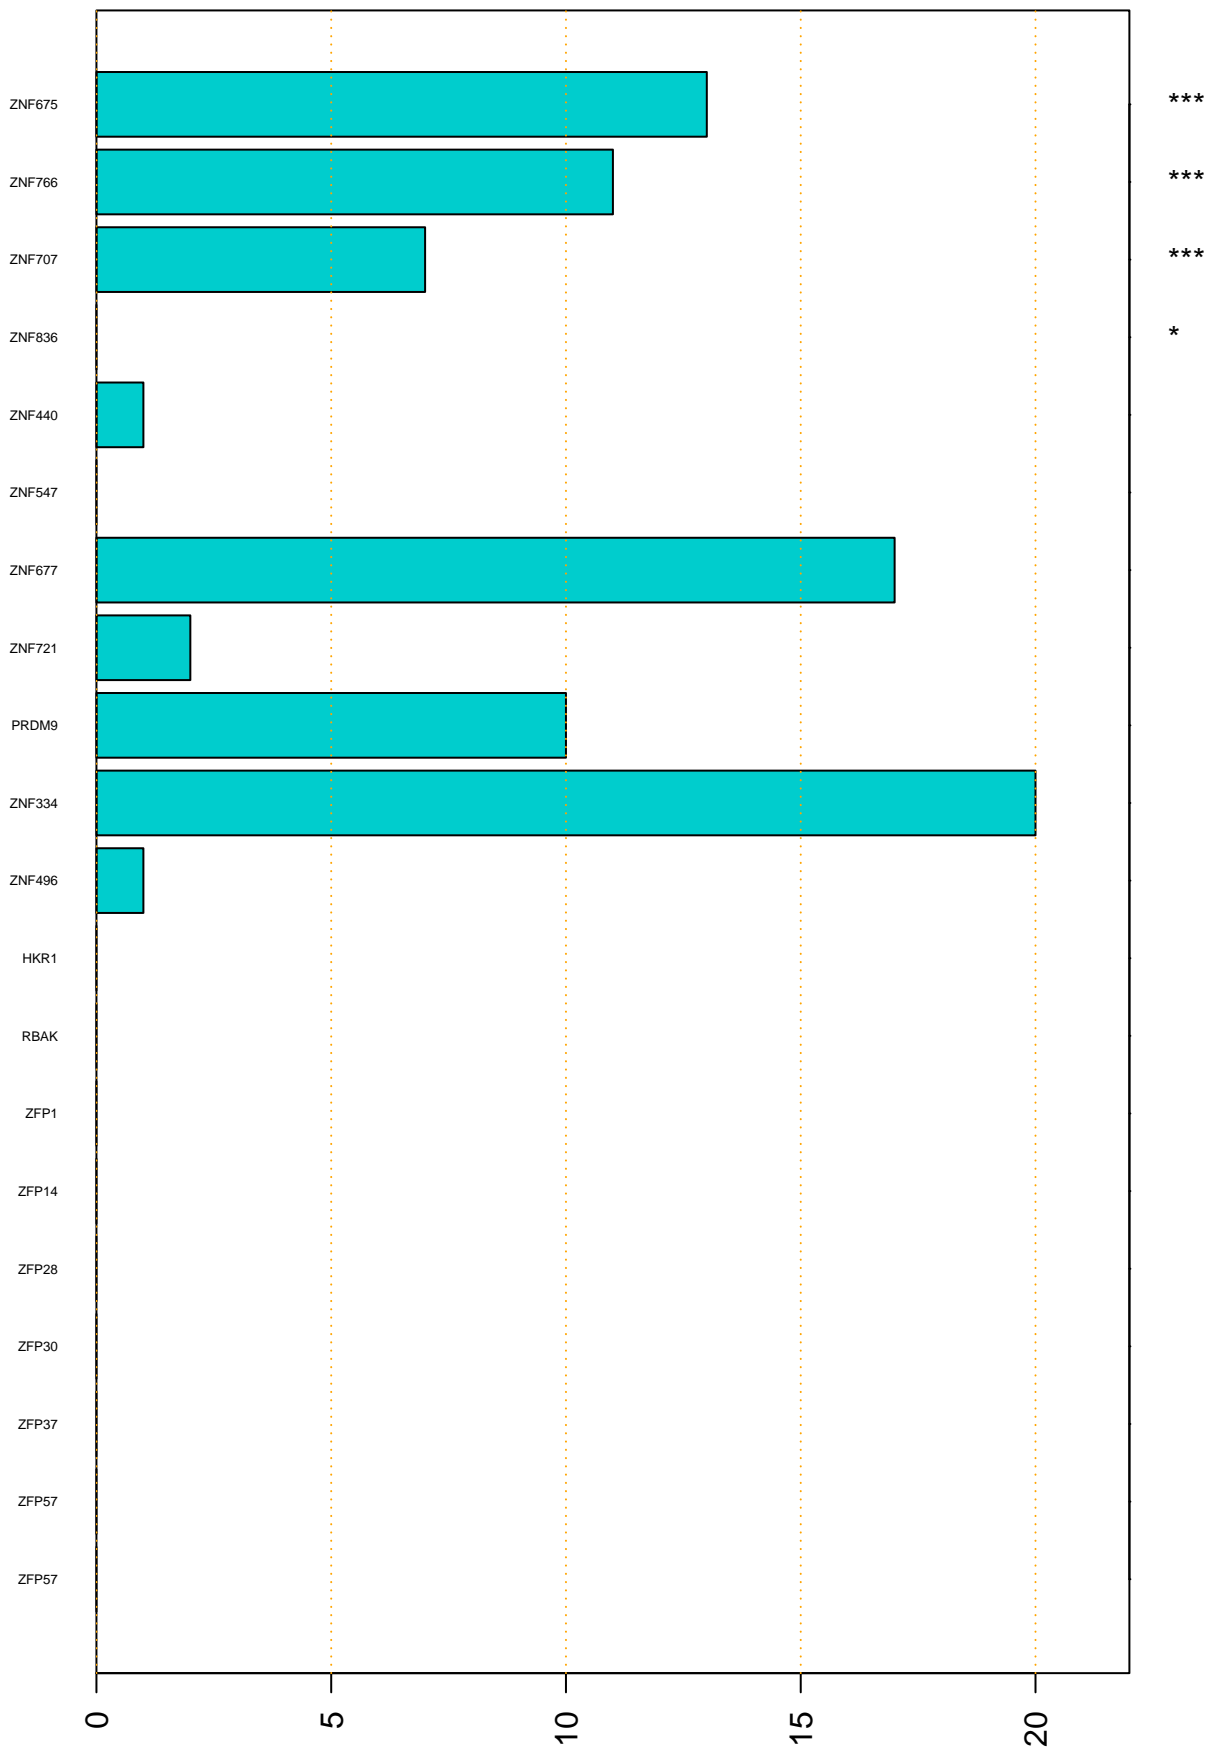

Enriched KZFP

#TE sfam with peak