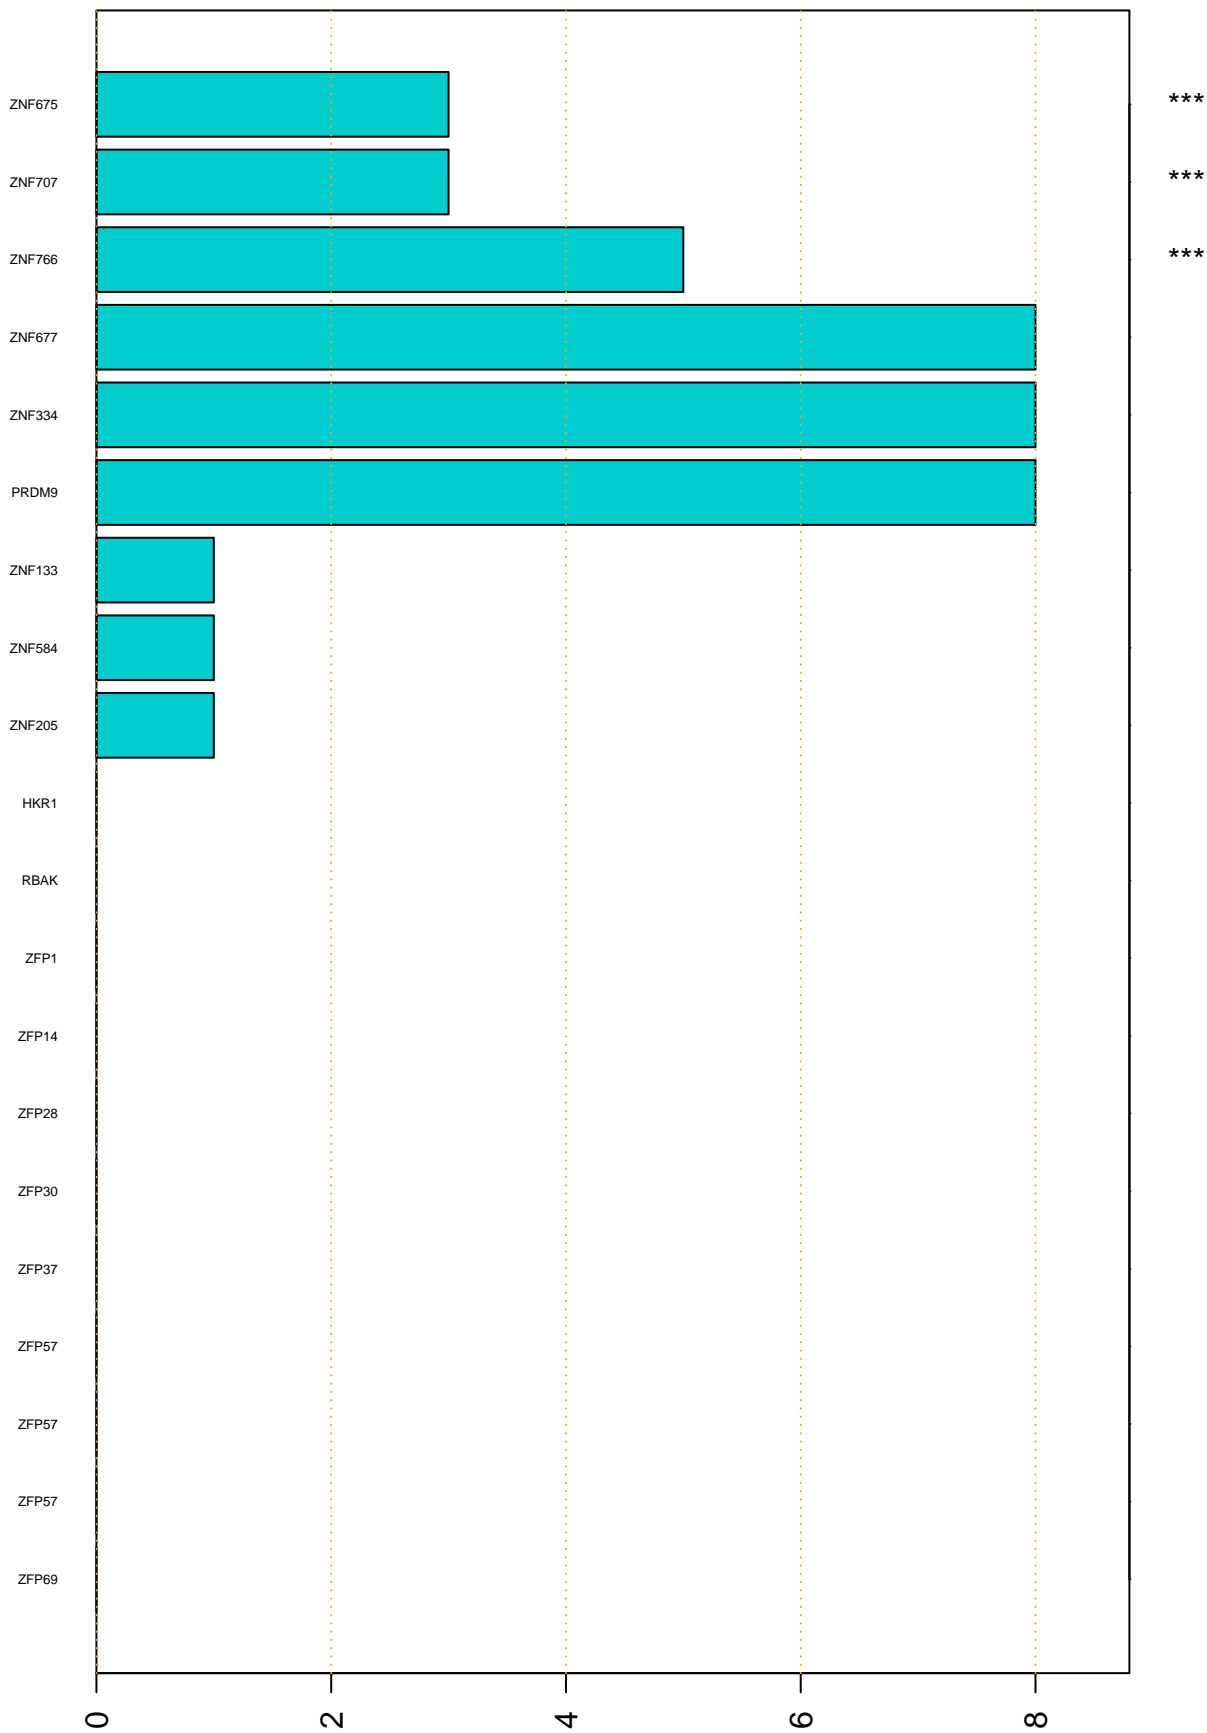

Enriched KZFP

#TE sfam with peak