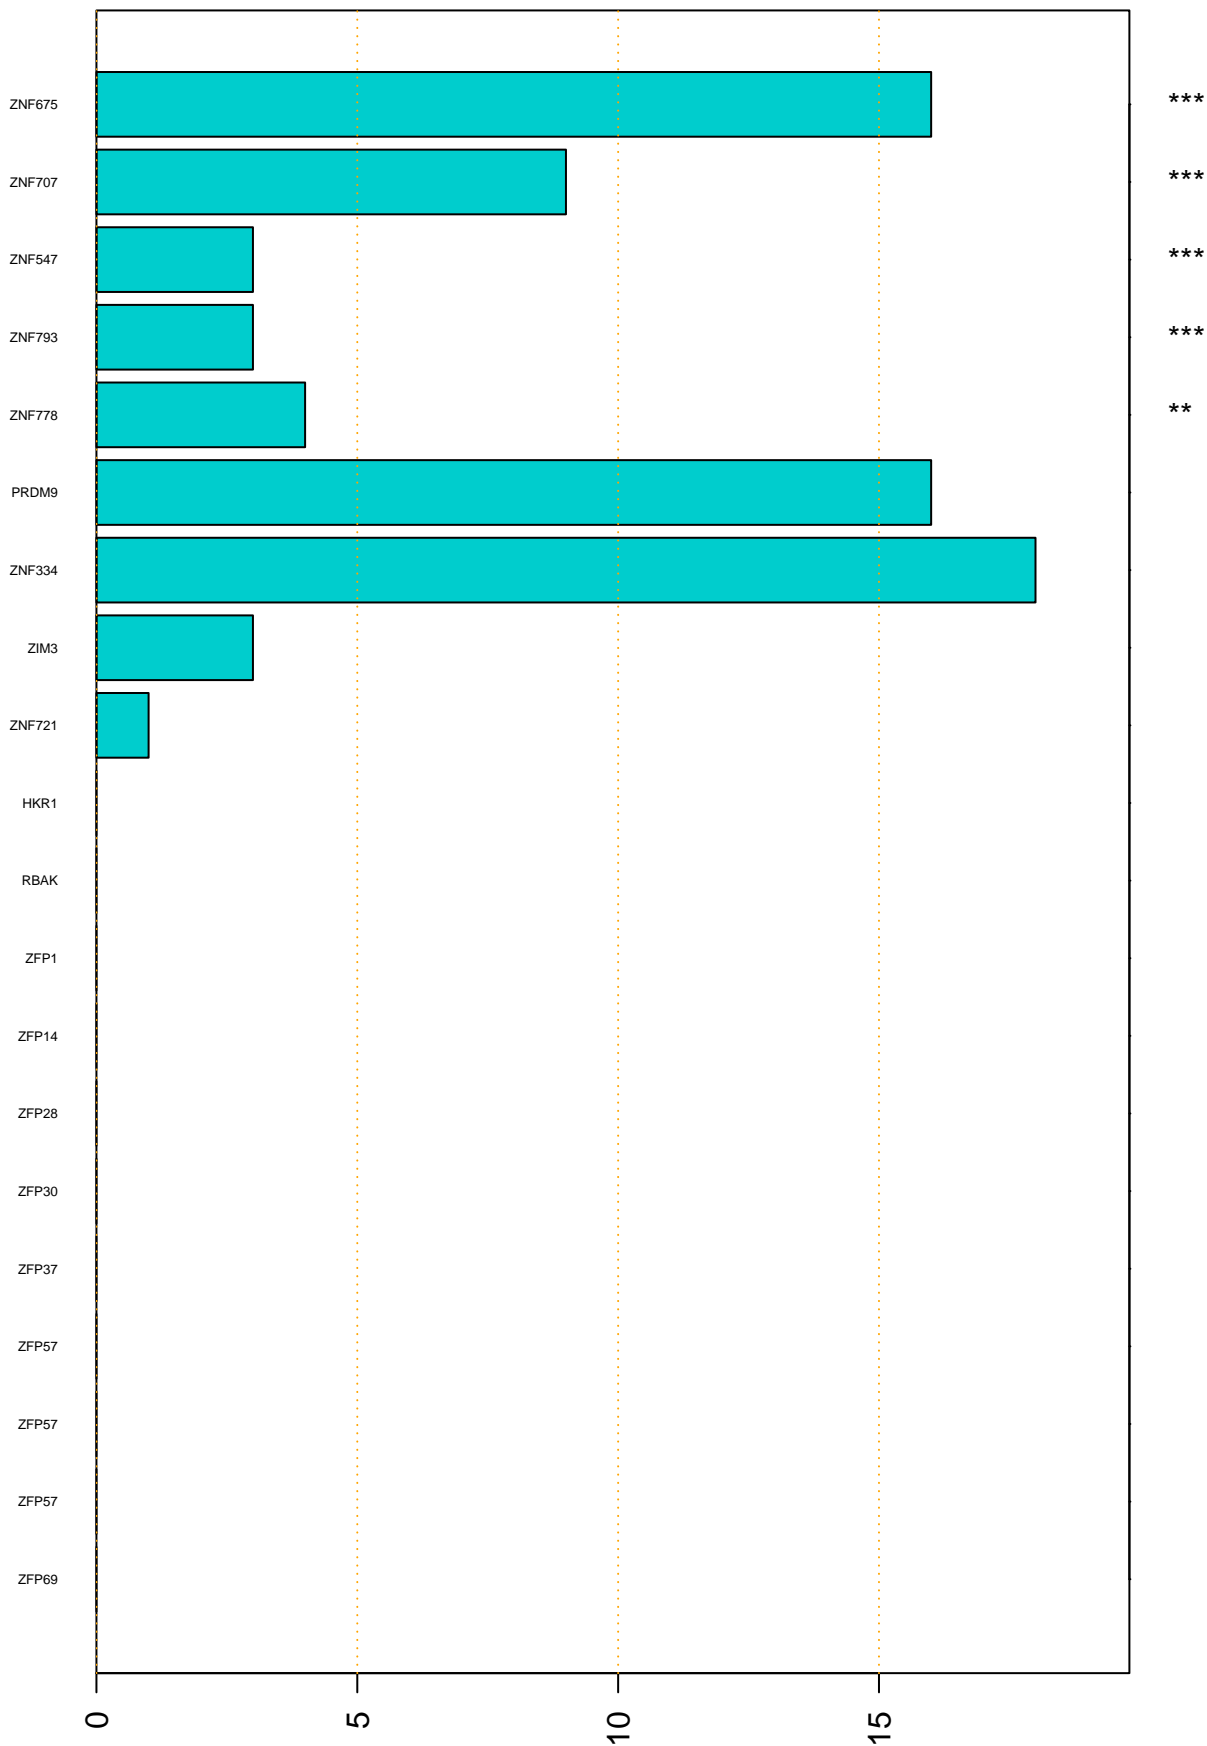

Enriched KZFP

#TE sfam with peak