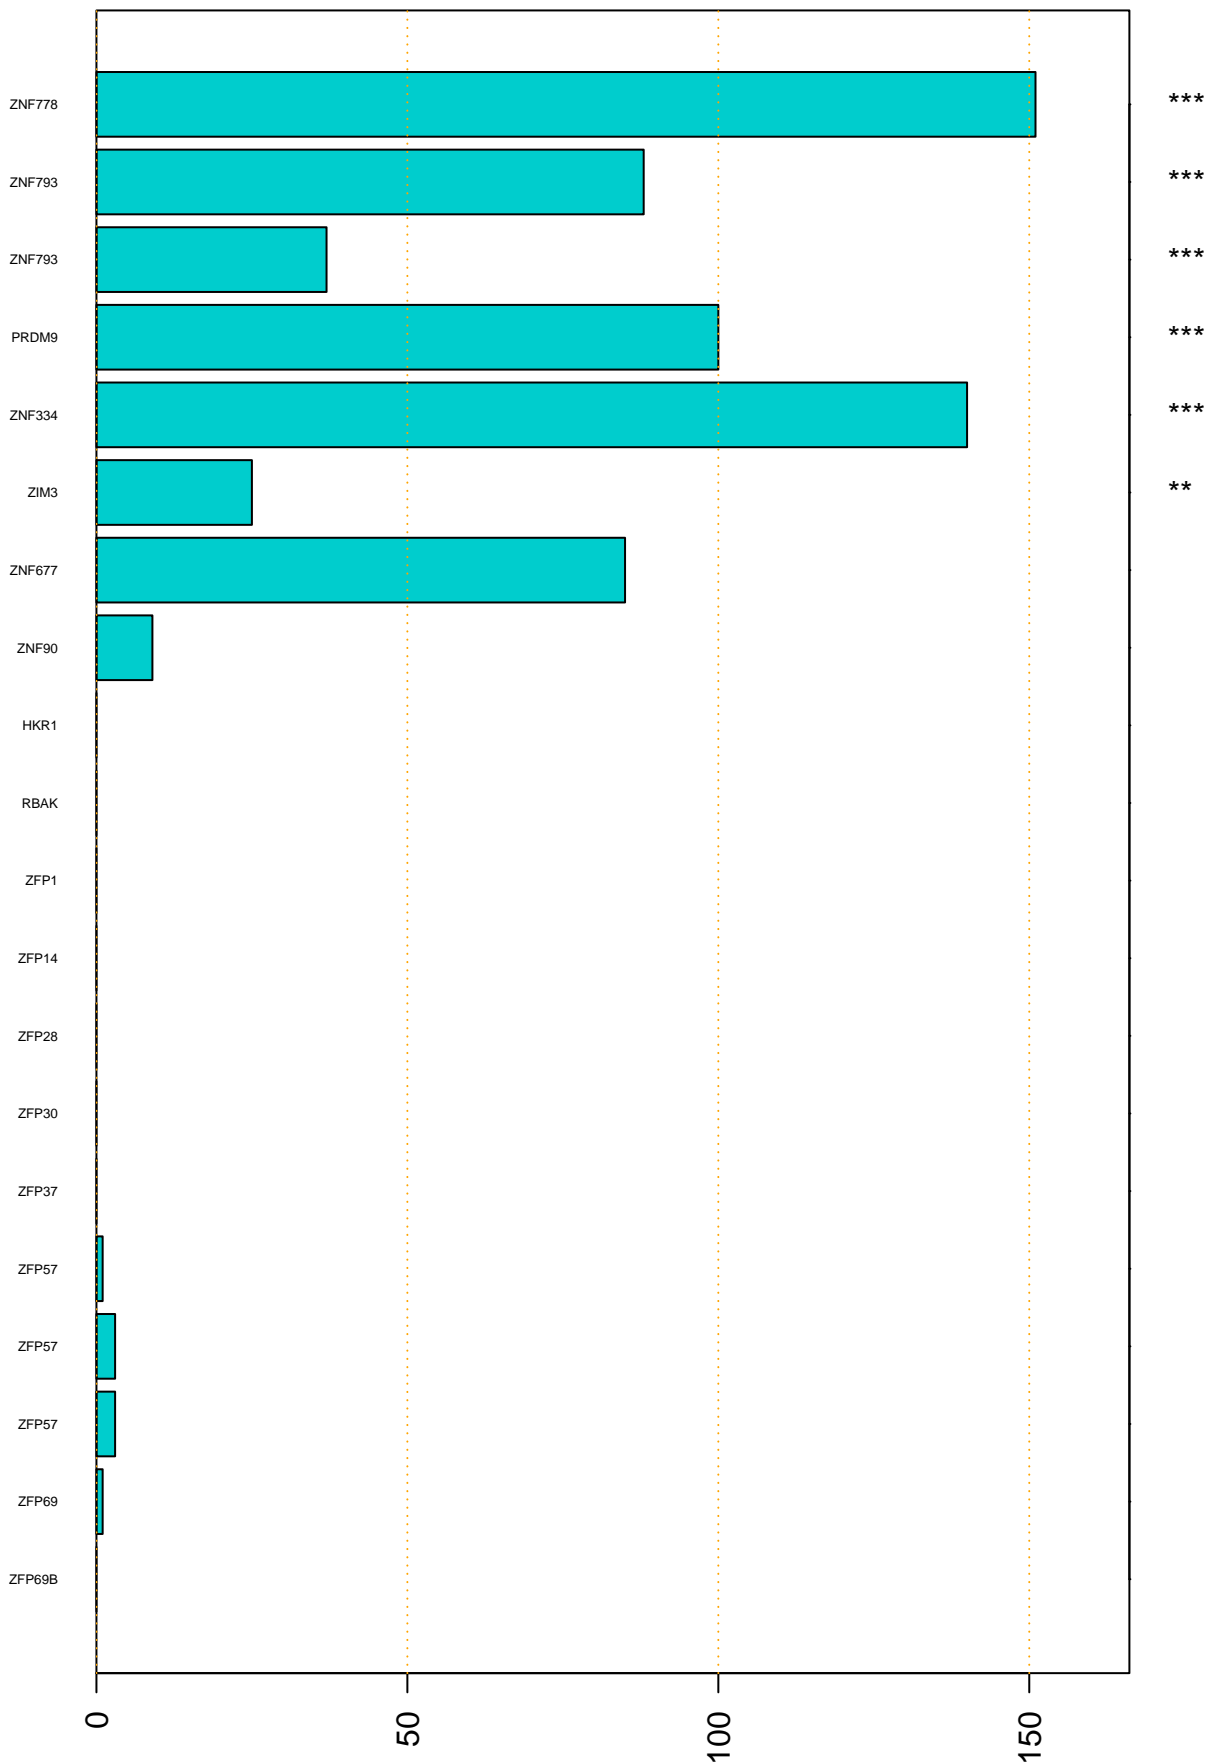

Enriched KZFP

#TE sfam with peak