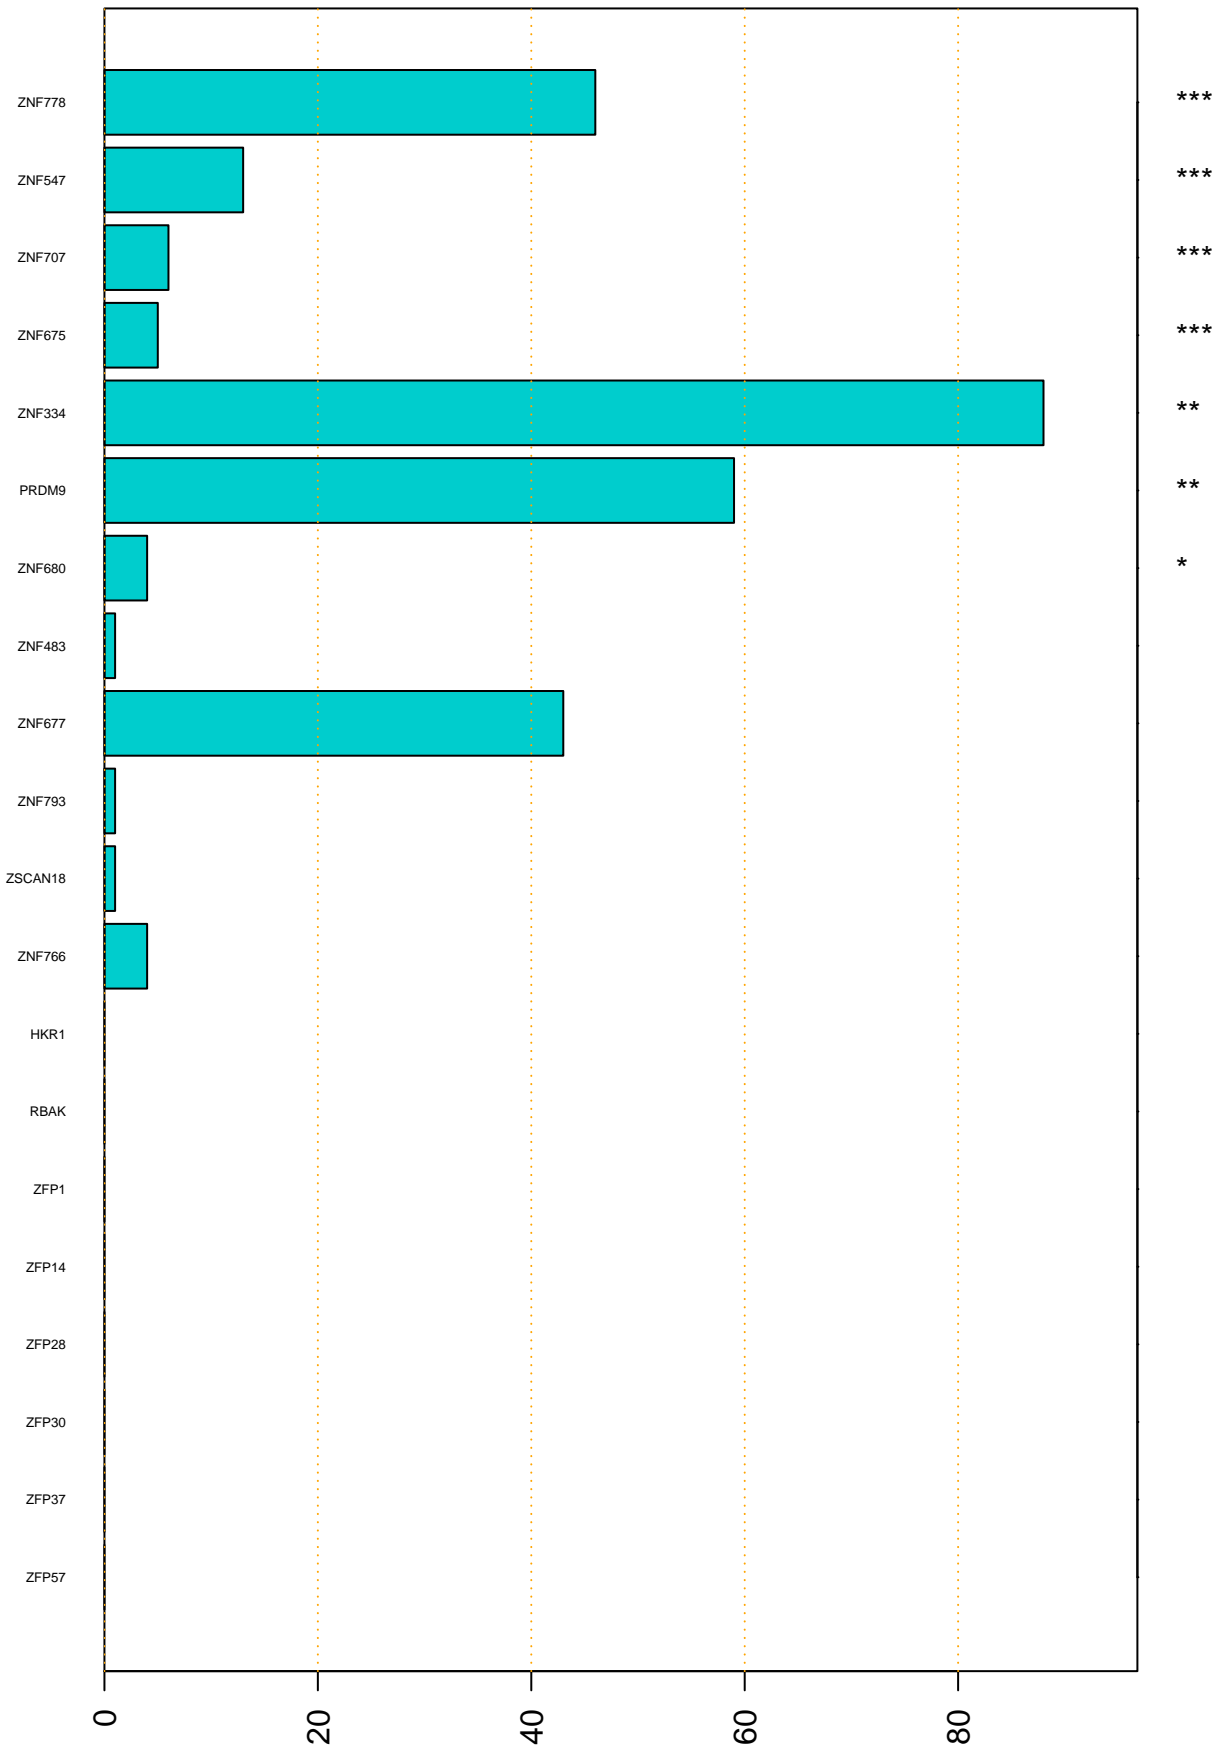

Enriched KZFP

#TE sfam with peak