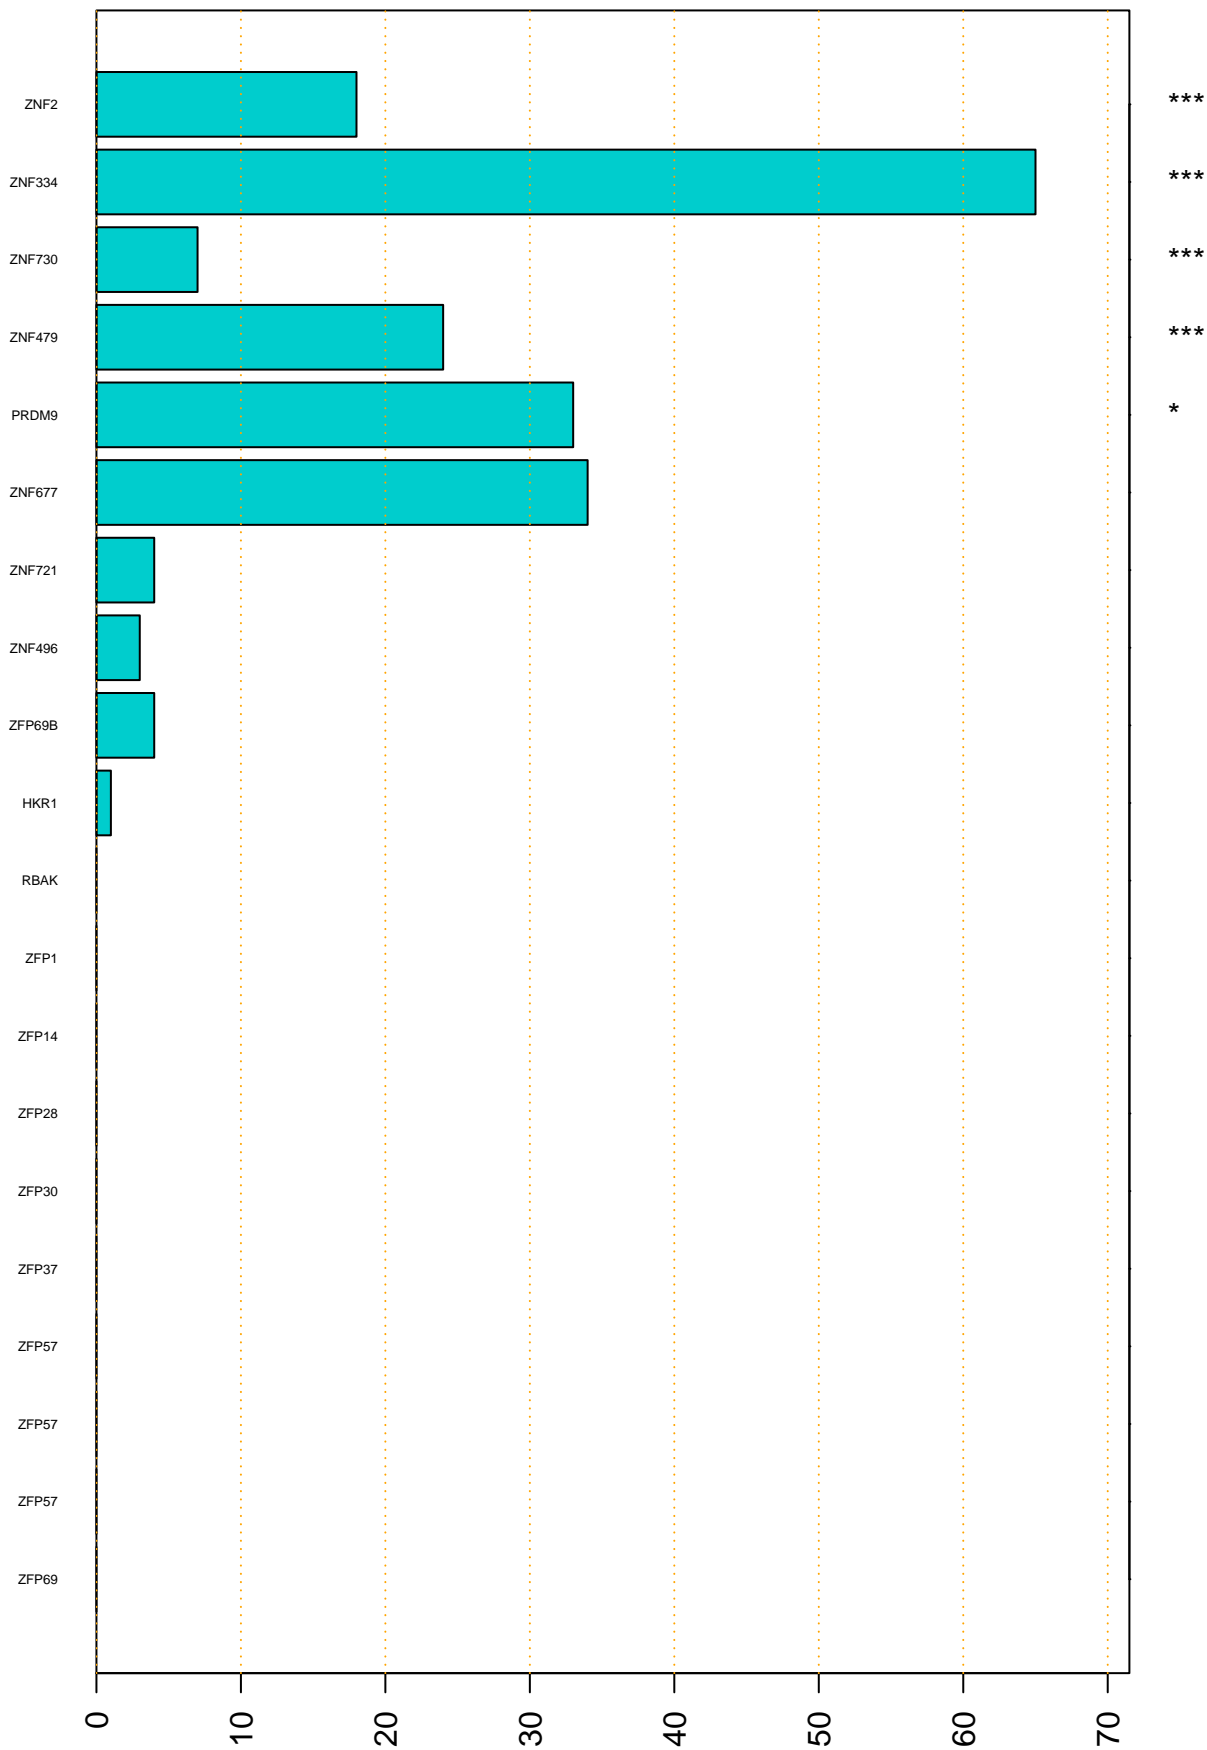

Enriched KZFP

#TE sfam with peak