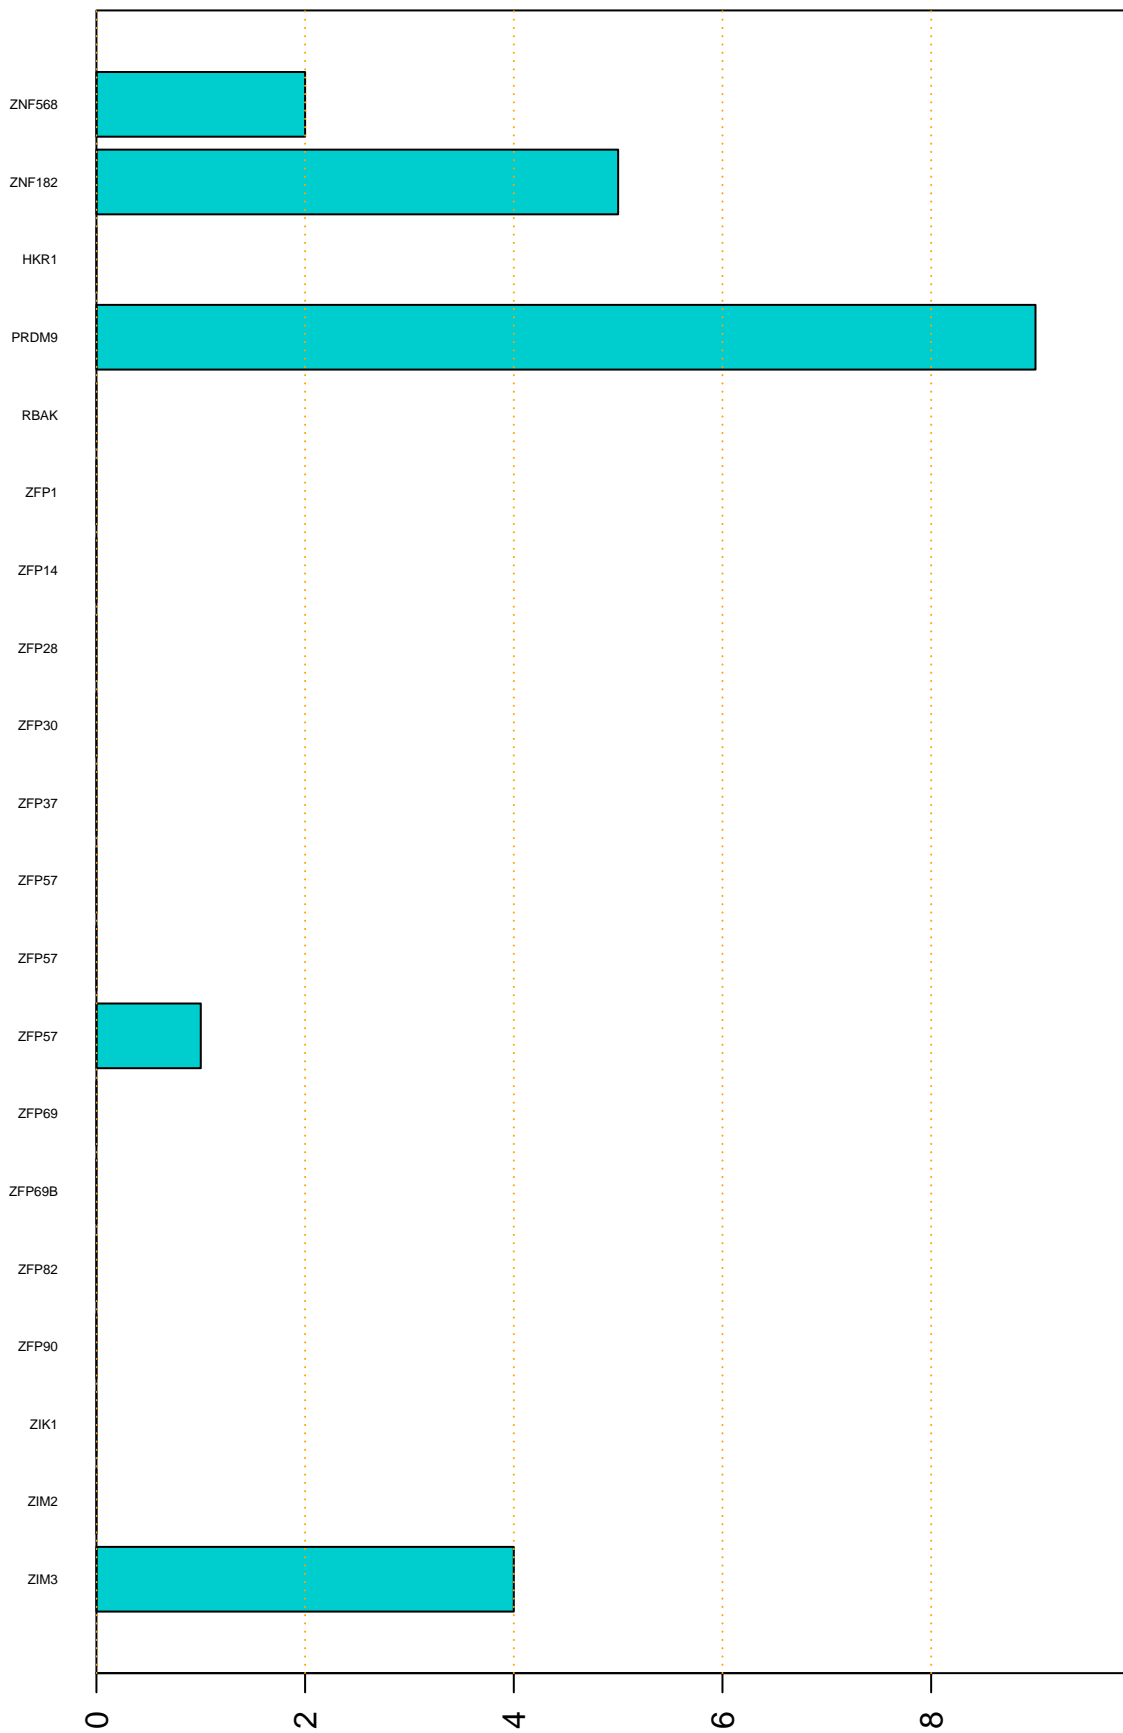

Enriched KZFP

#TE sfam with peak