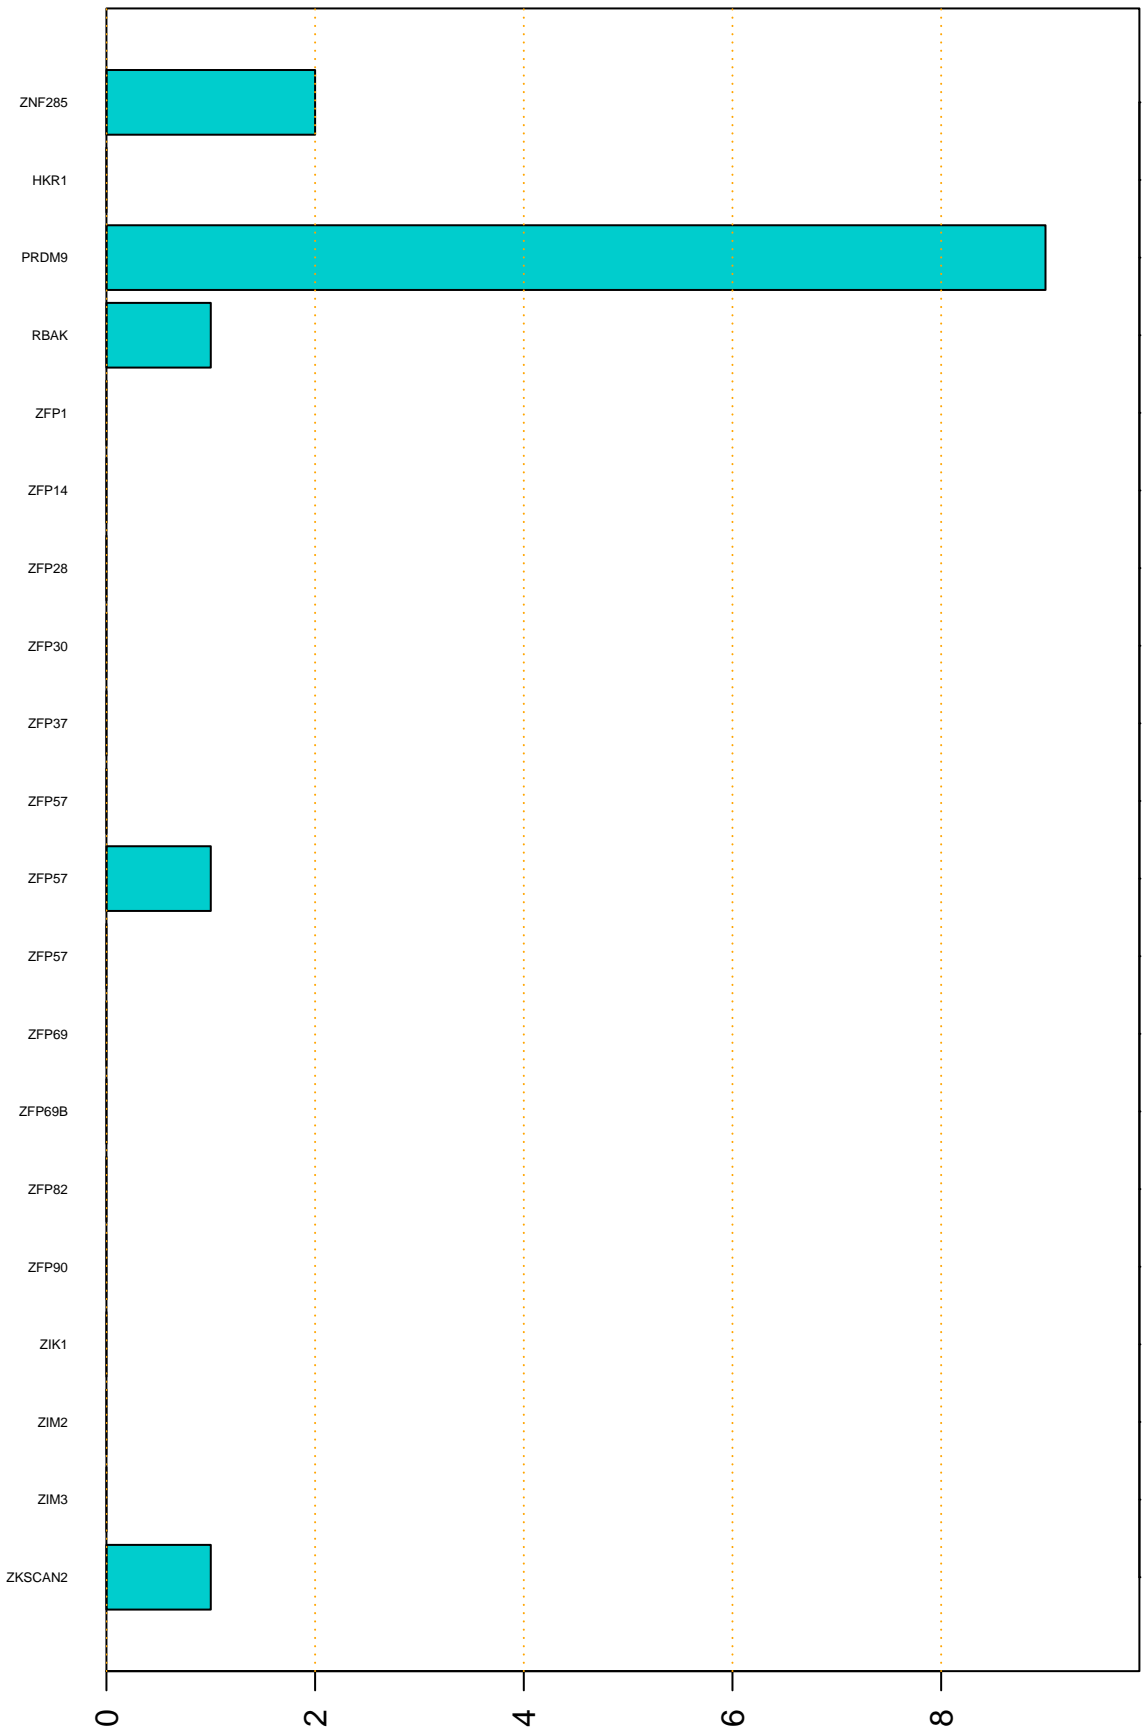

Enriched KZFP

#TE sfam with peak