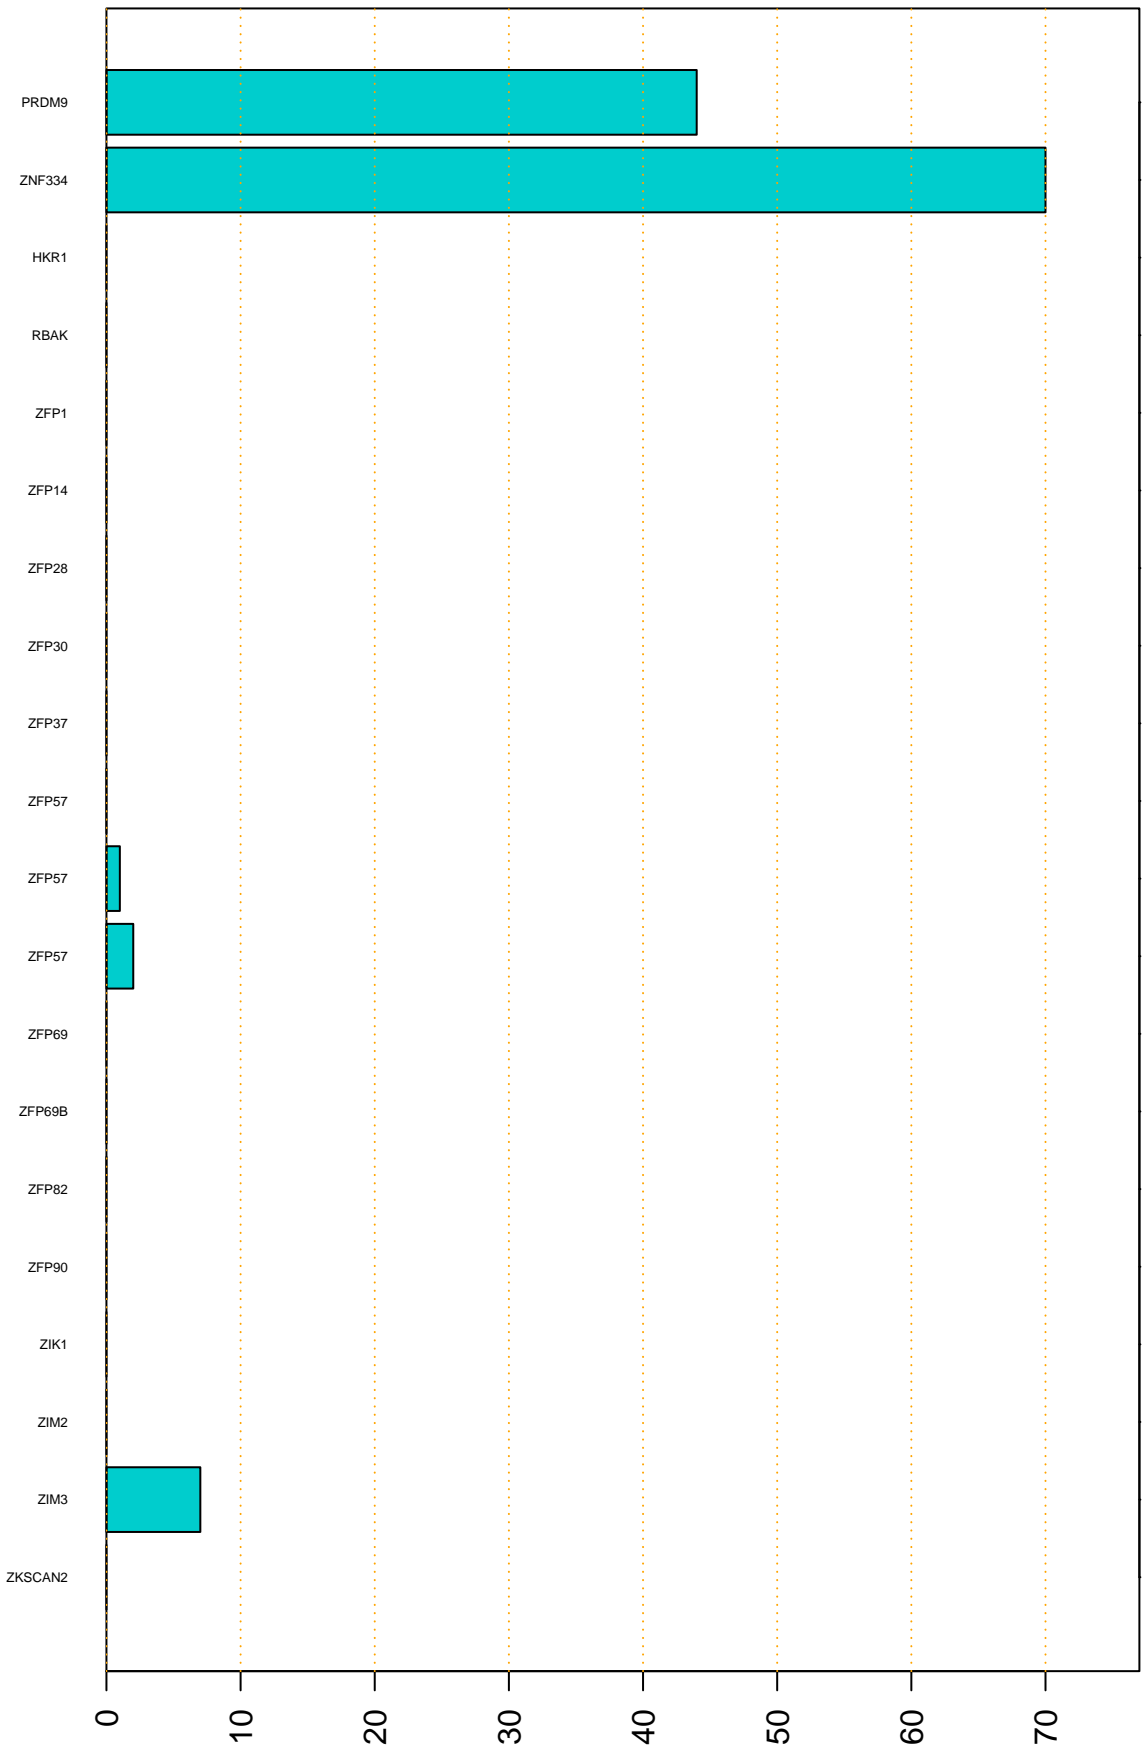

Enriched KZFP

#TE sfam with peak