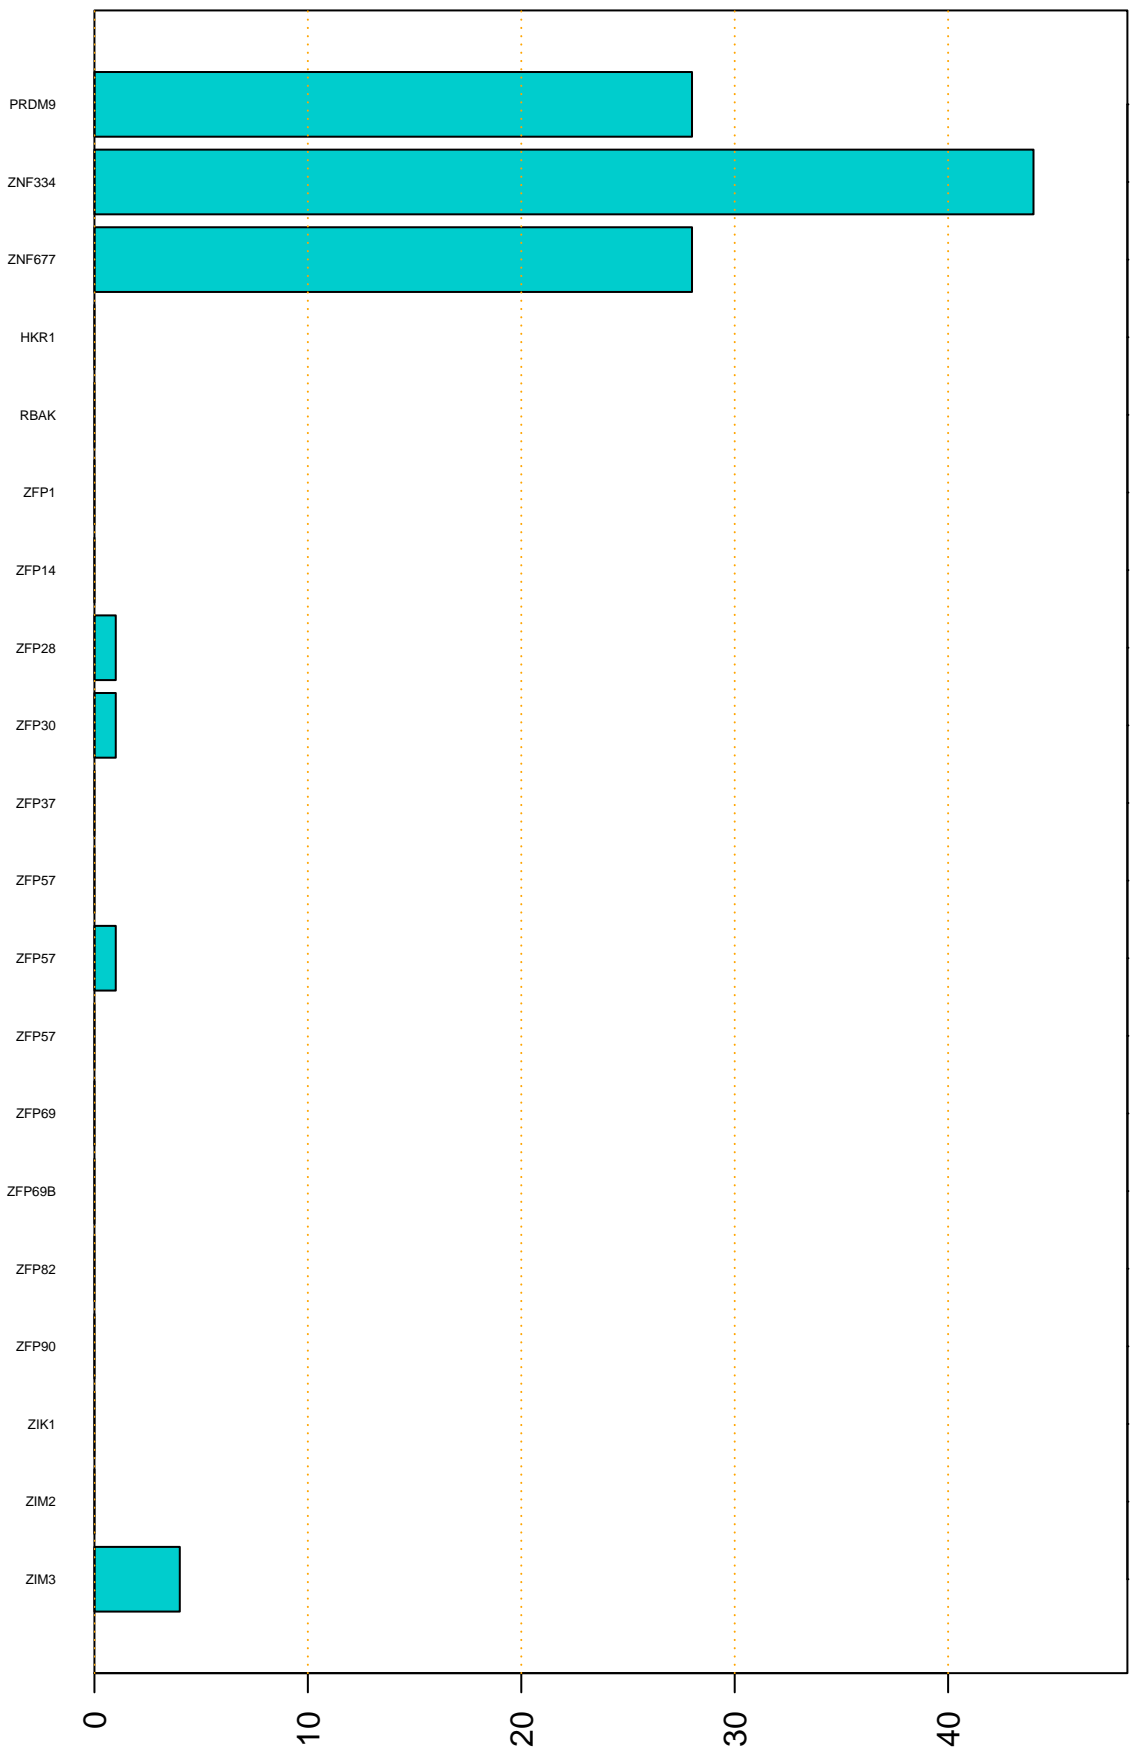

Enriched KZFP

#TE sfam with peak