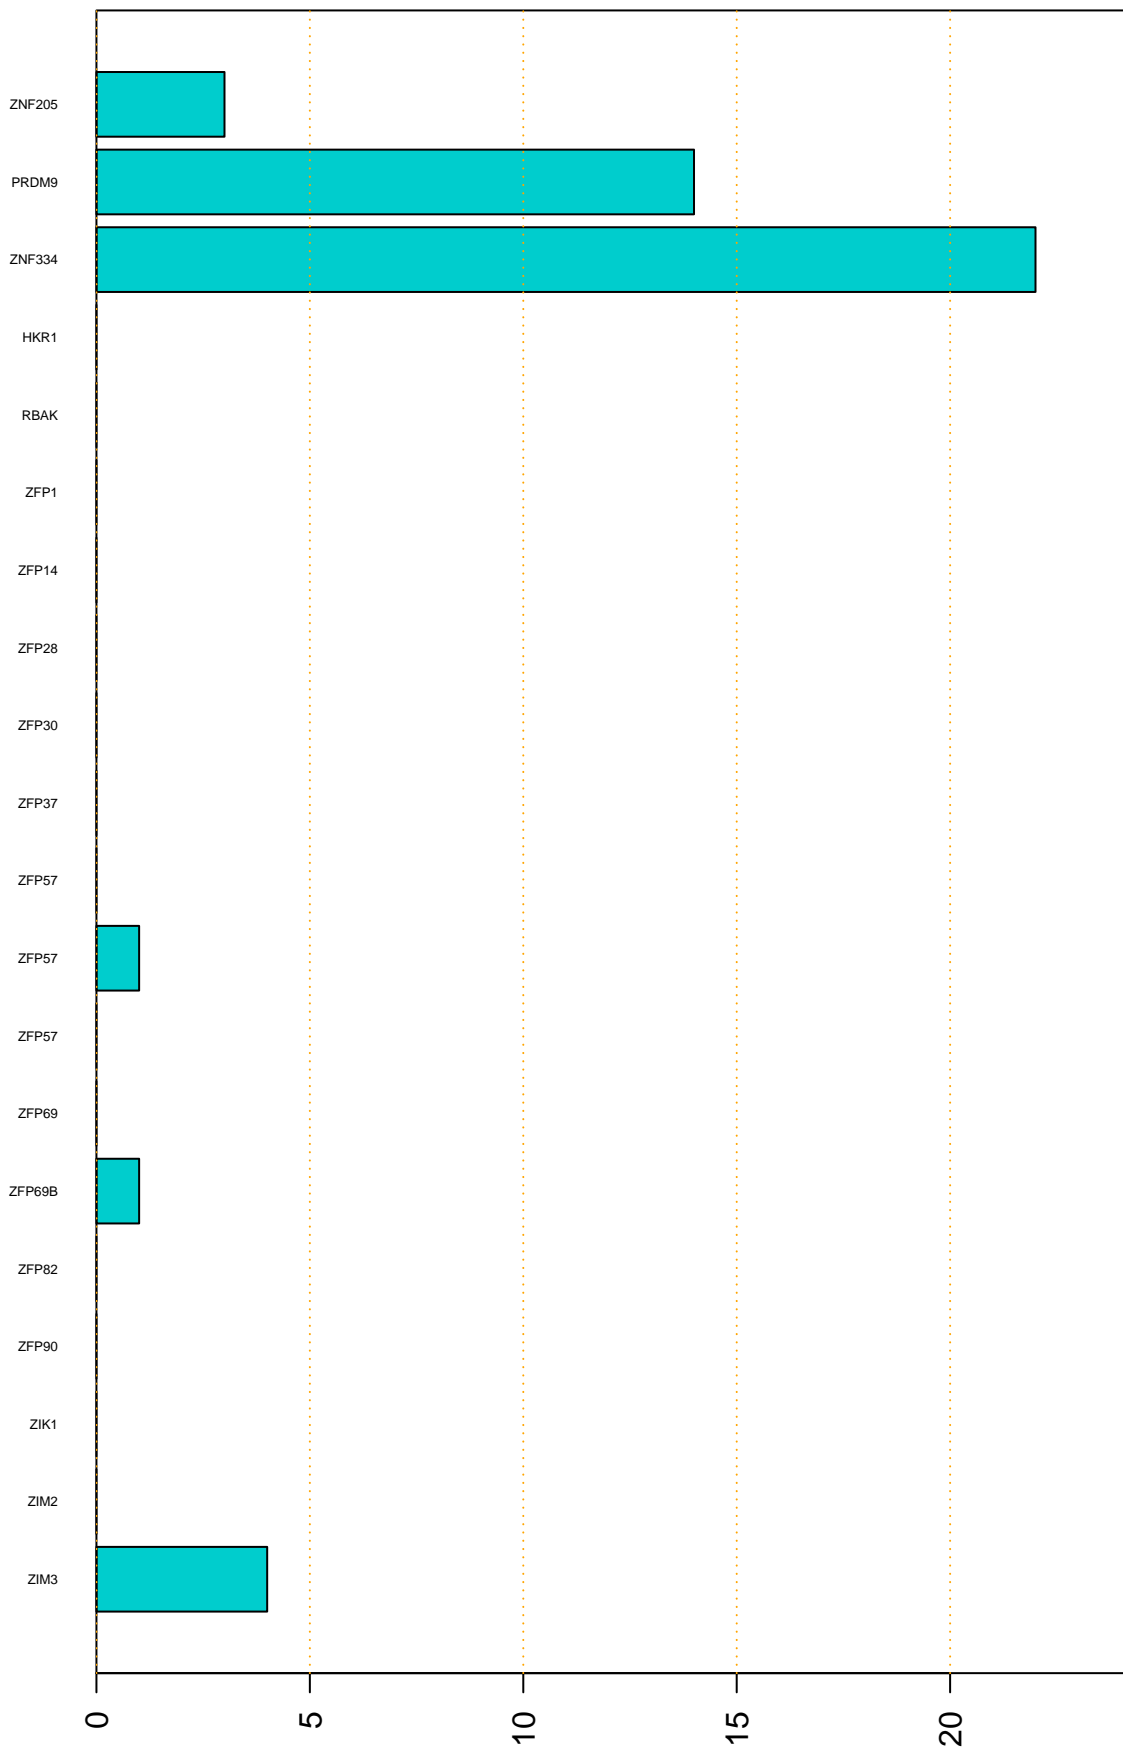

Enriched KZFP

#TE sfam with peak