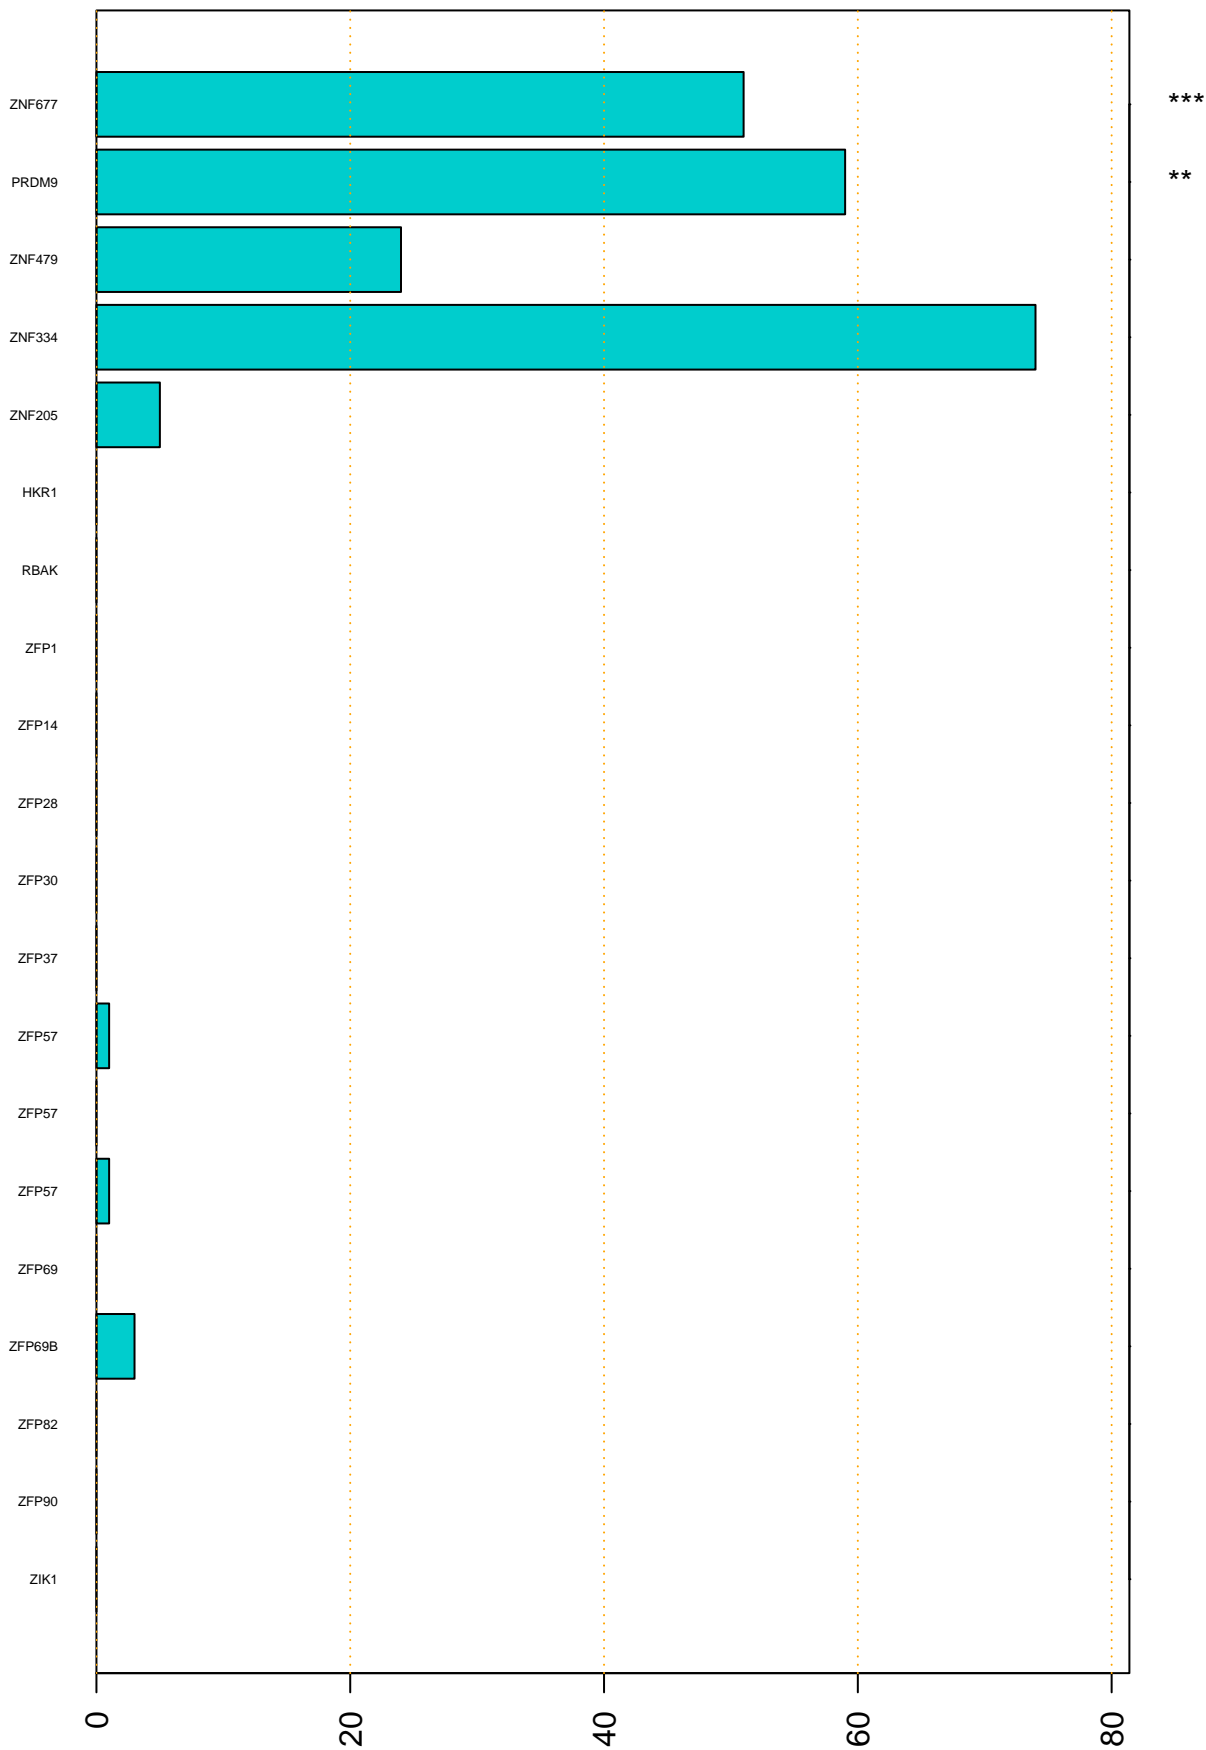

Enriched KZFP

#TE sfam with peak