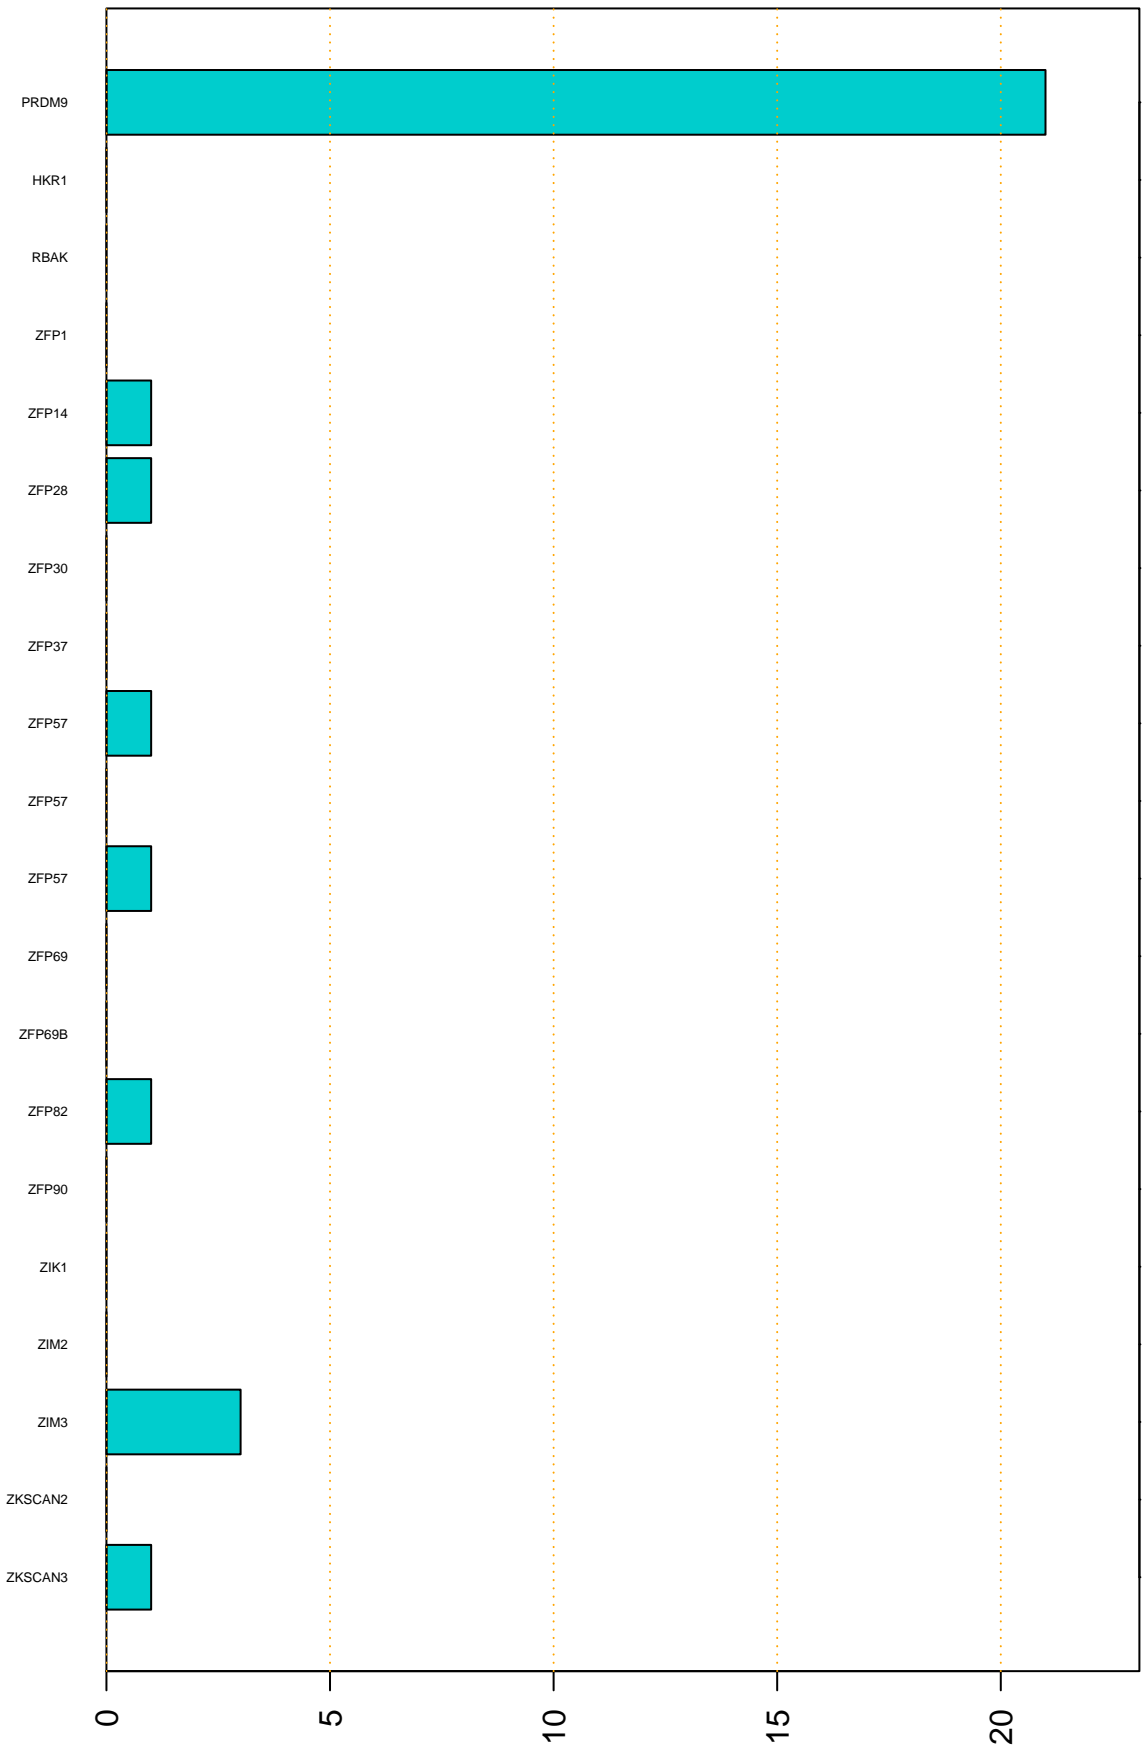

Enriched KZFP

#TE sfam with peak