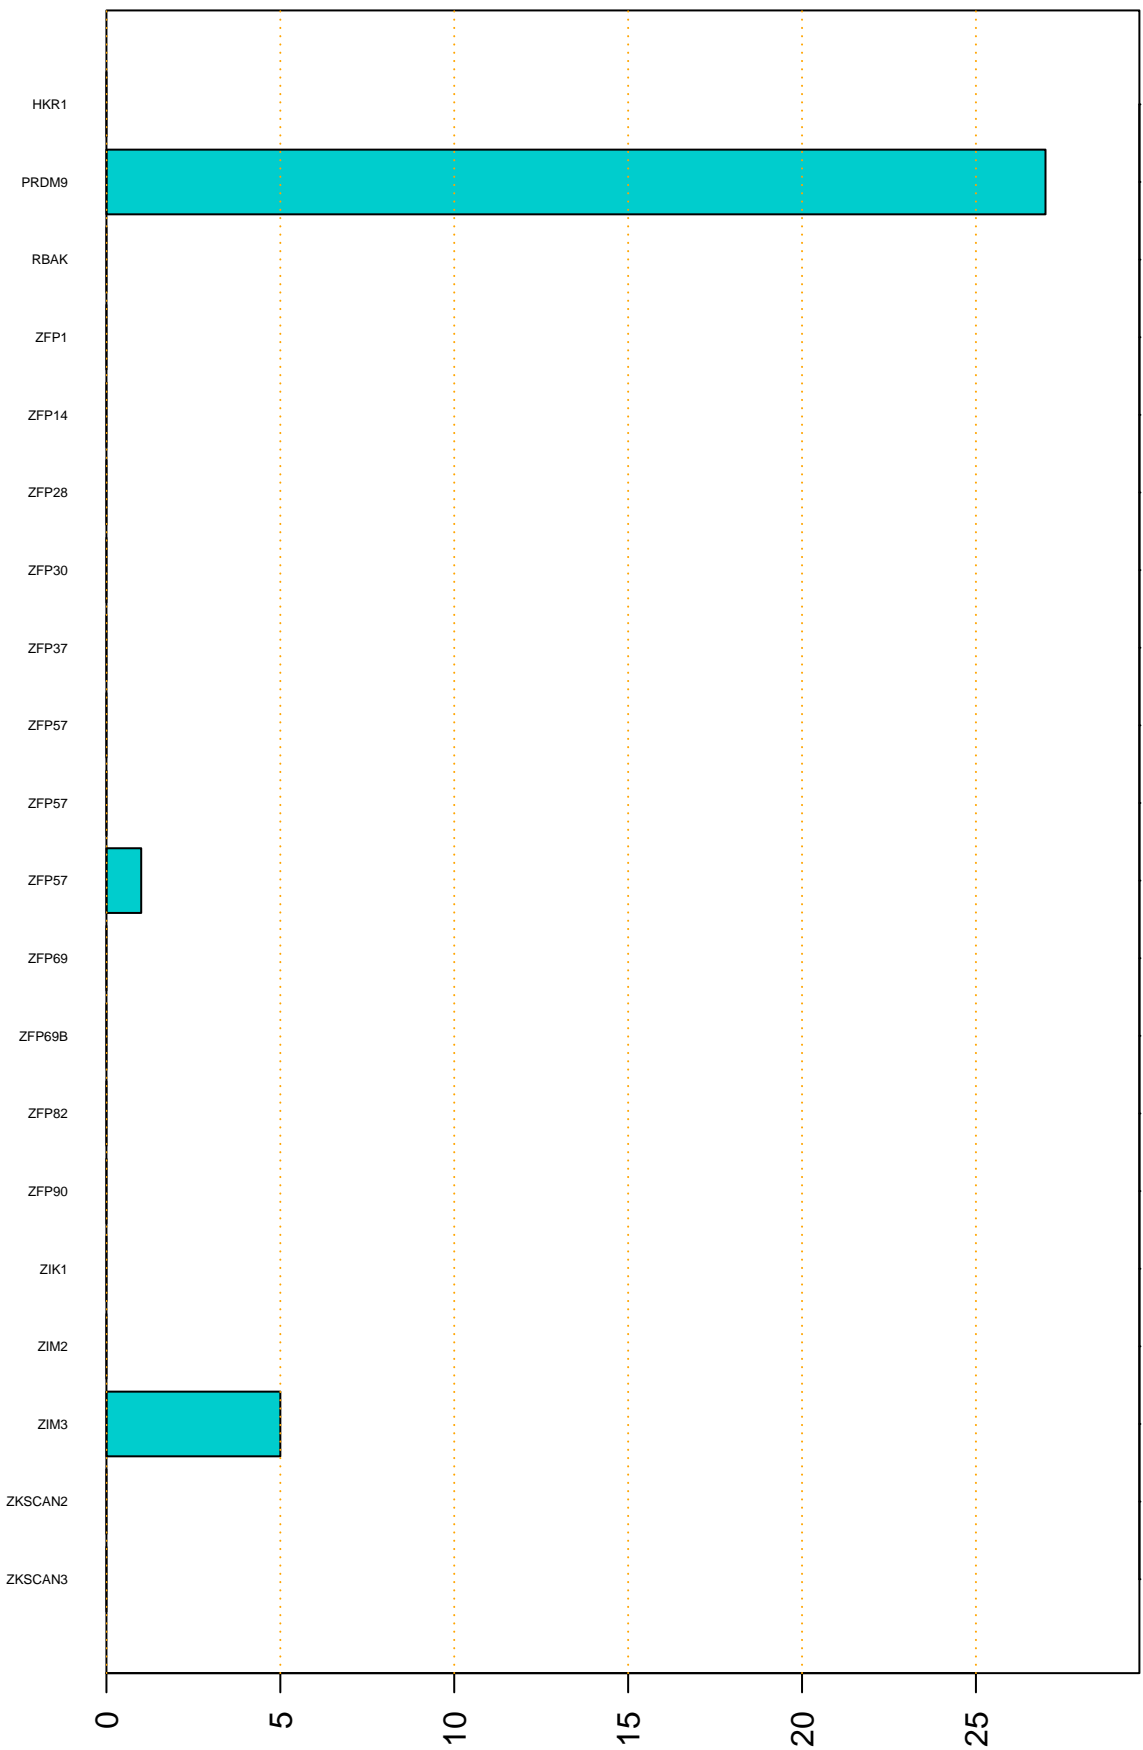

Enriched KZFP

#TE sfam with peak