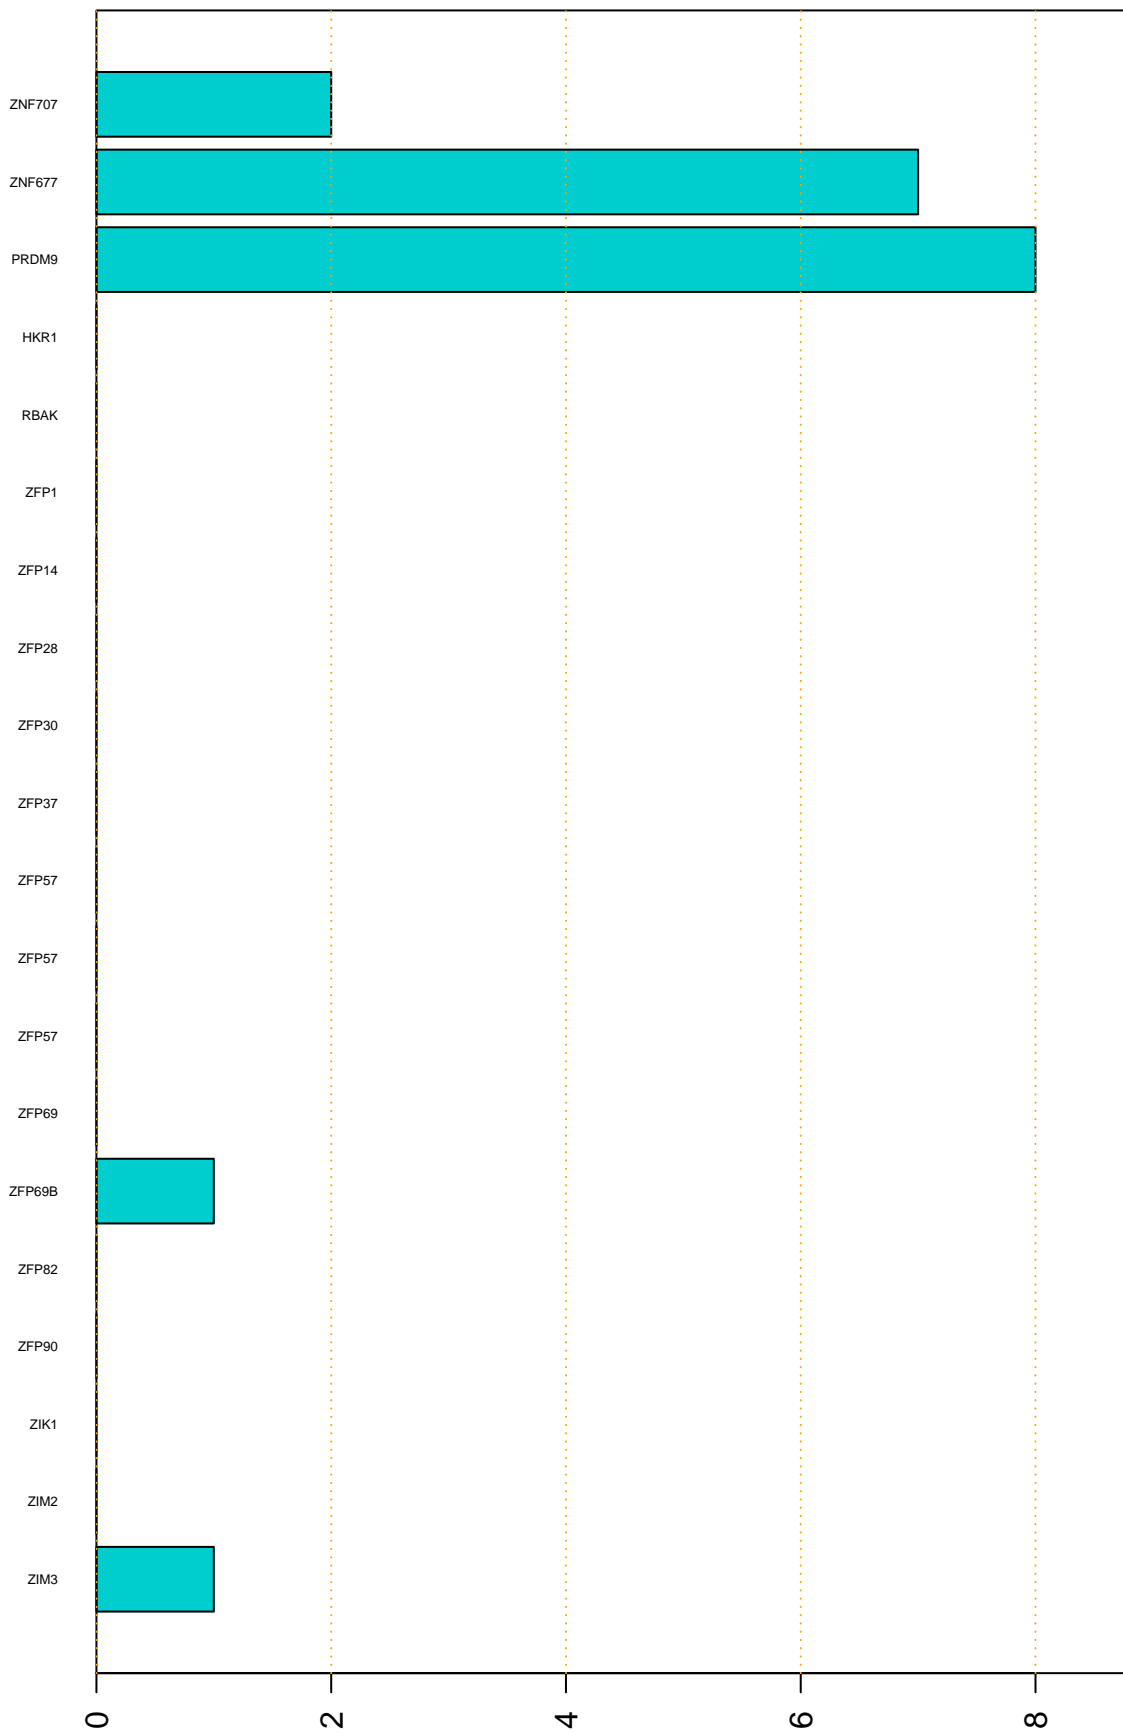

Enriched KZFP

#TE sfam with peak