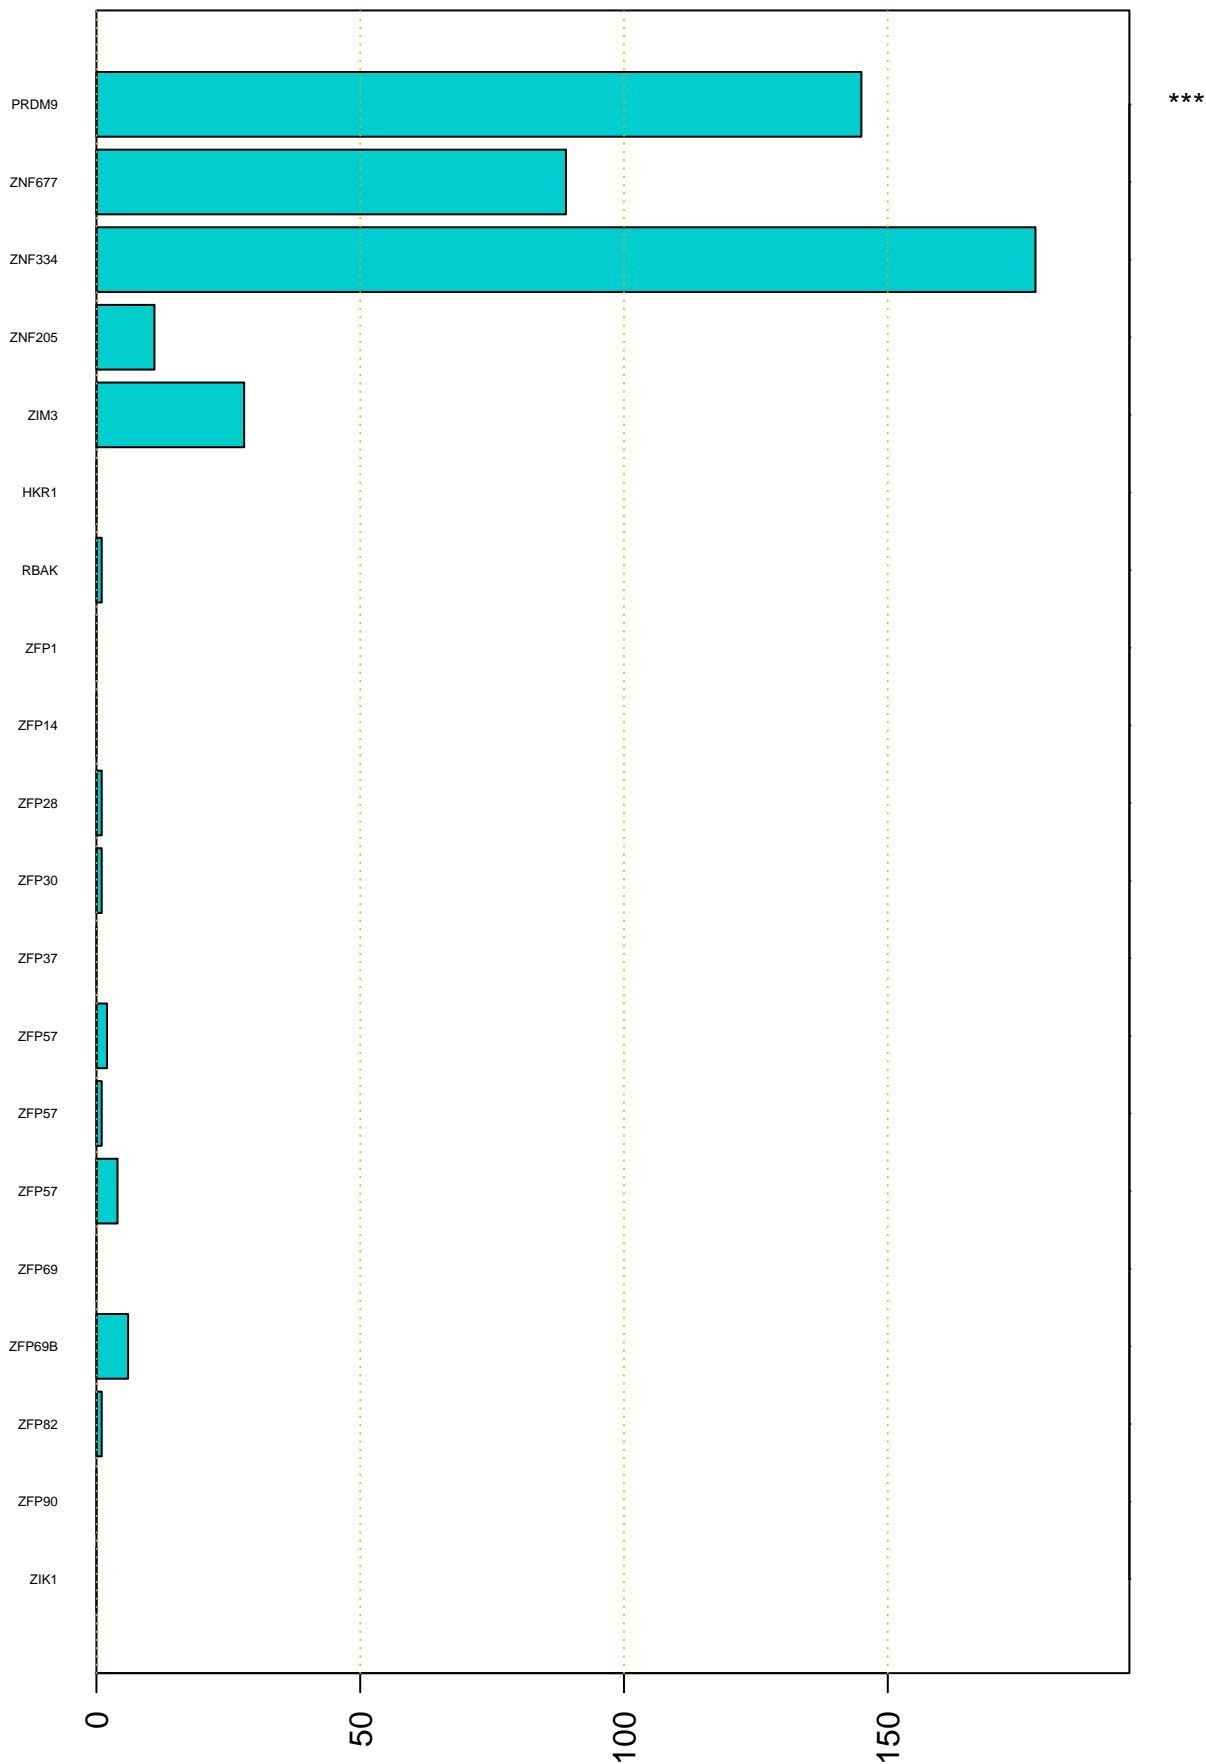

Enriched KZFP

#TE sfam with peak