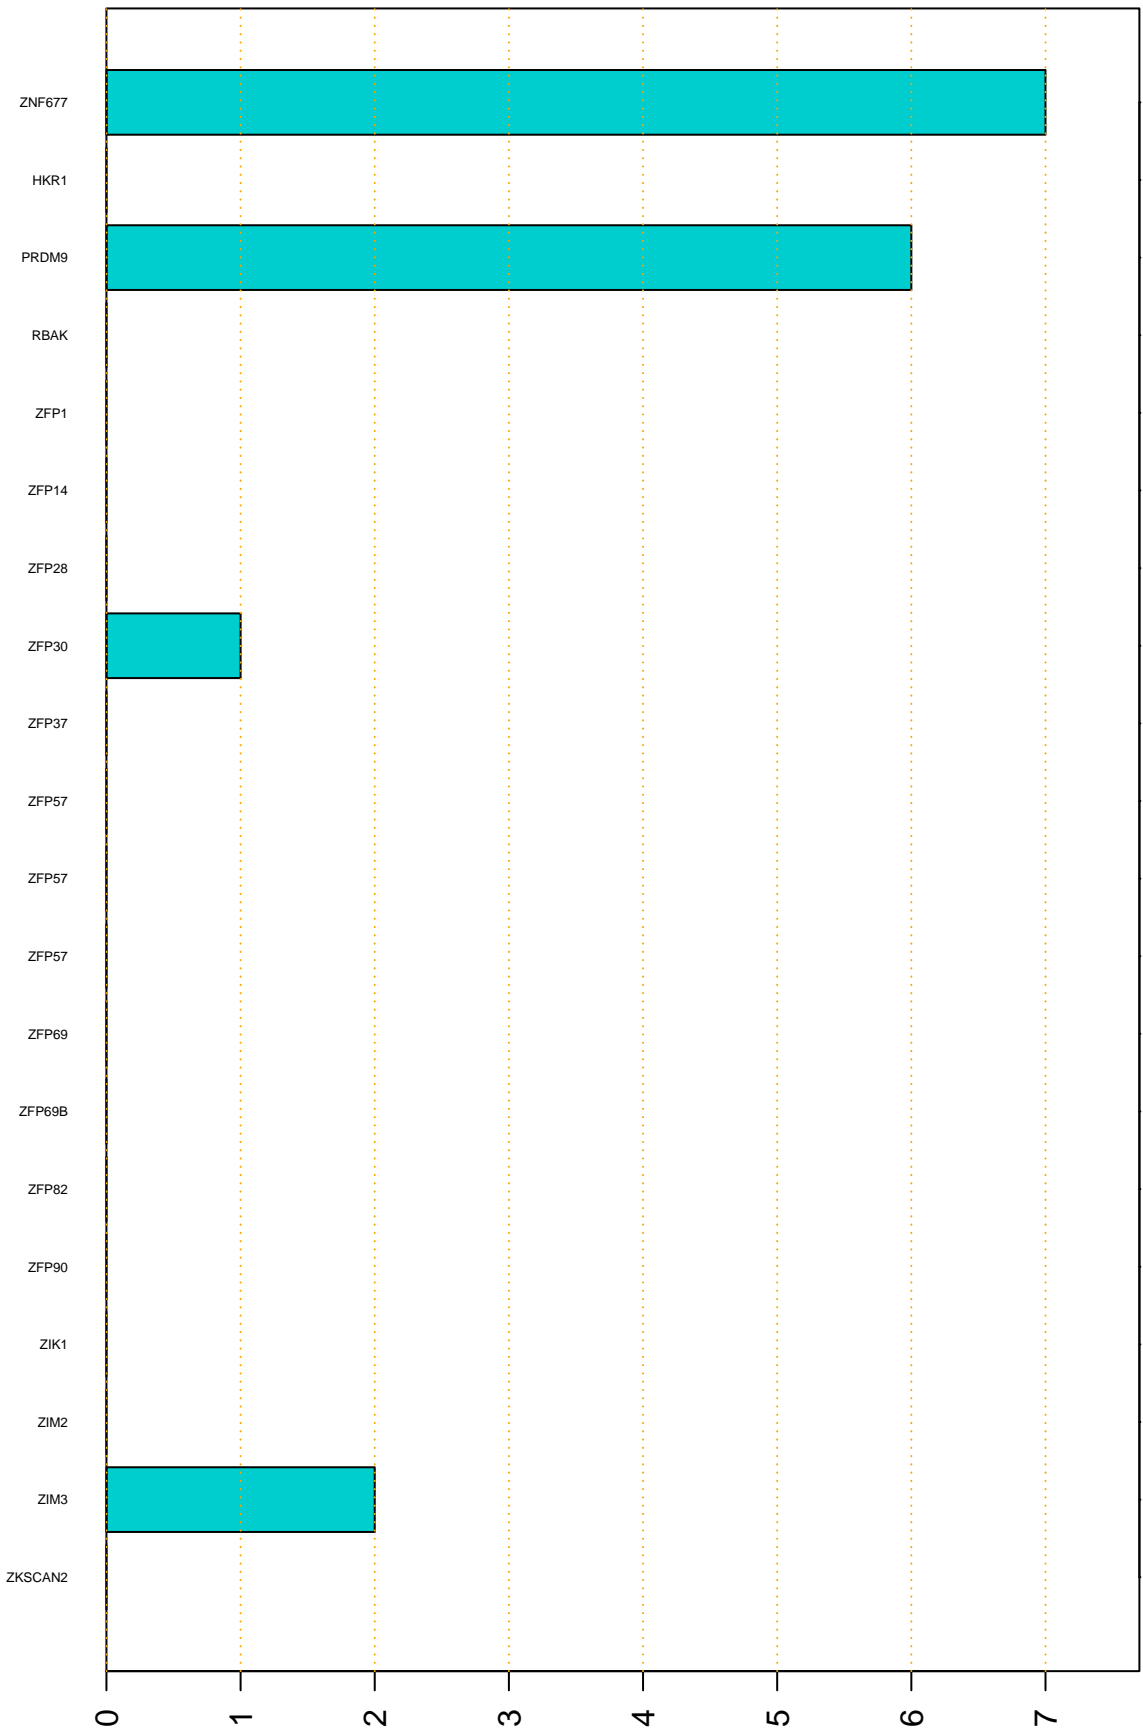

Enriched KZFP

#TE sfam with peak