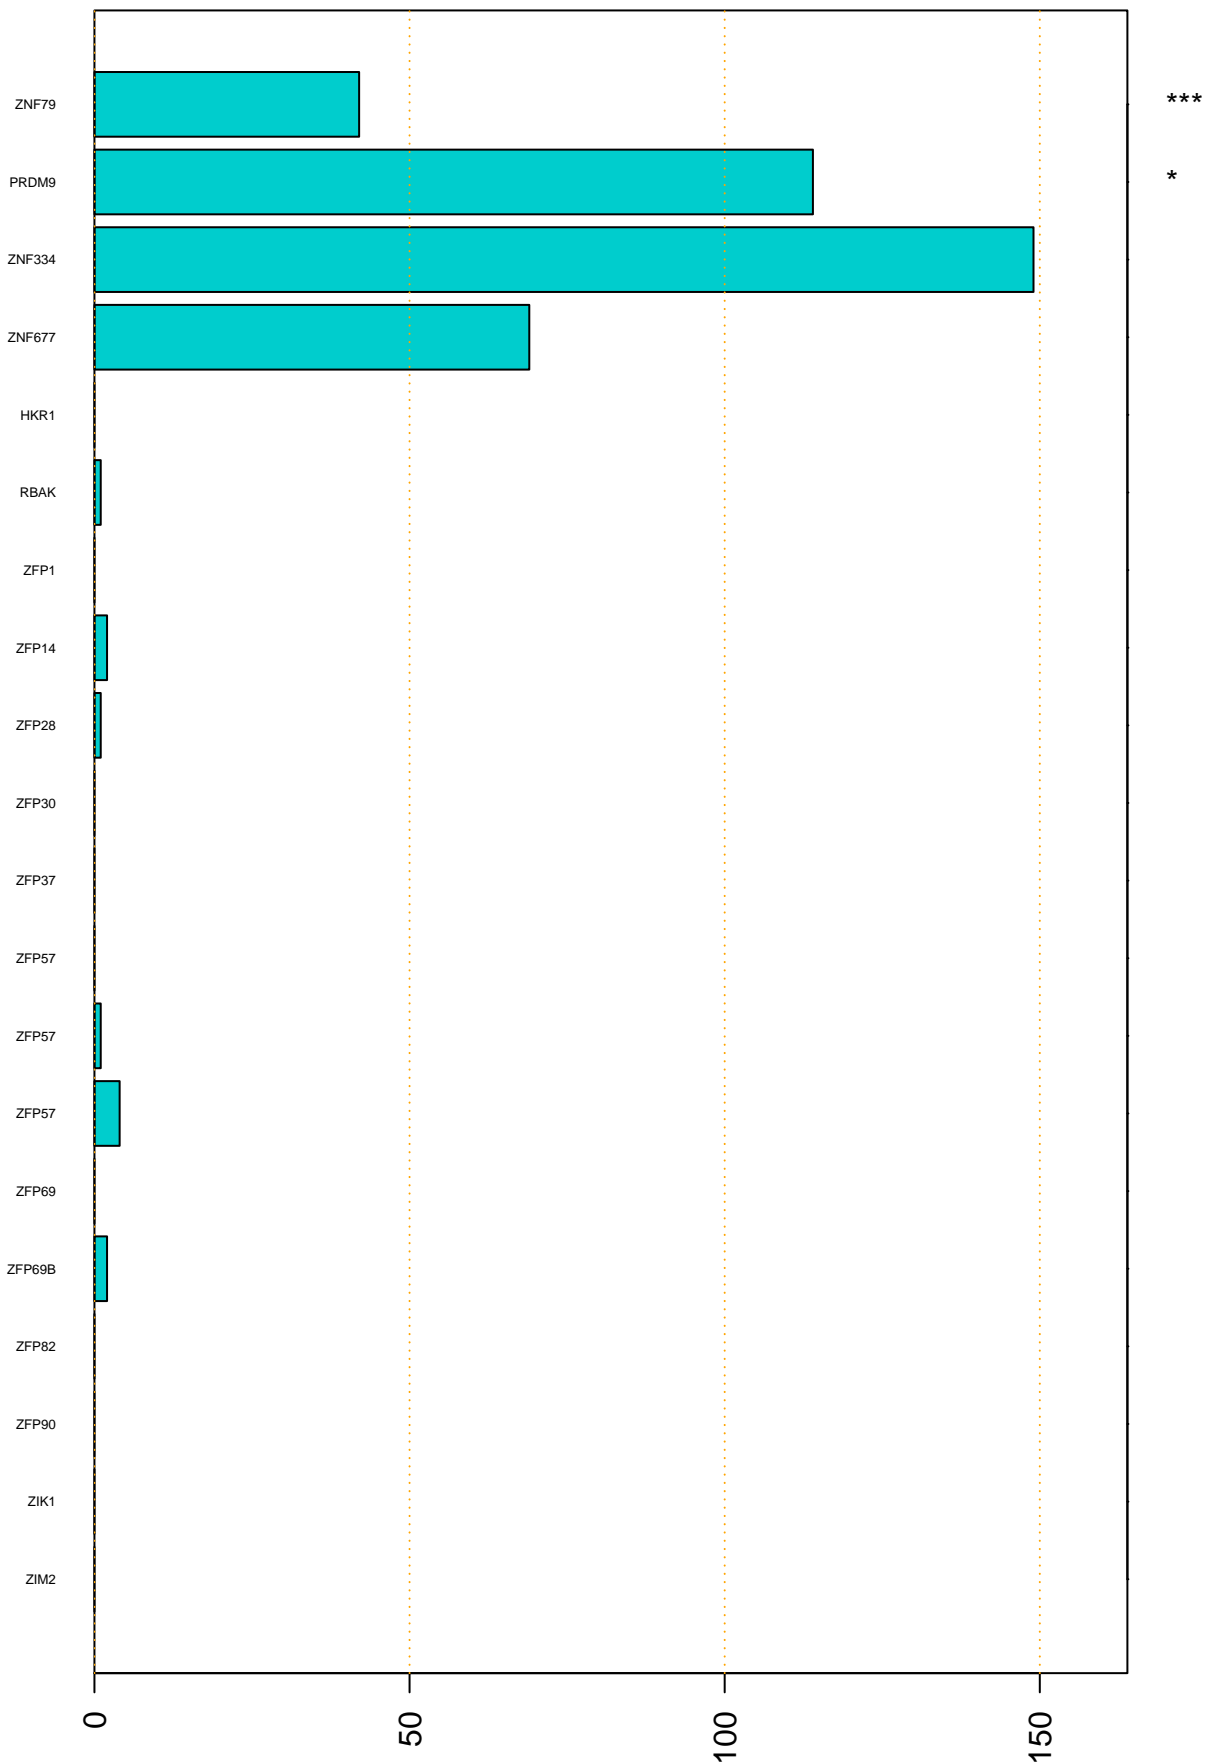

Enriched KZFP

#TE sfam with peak