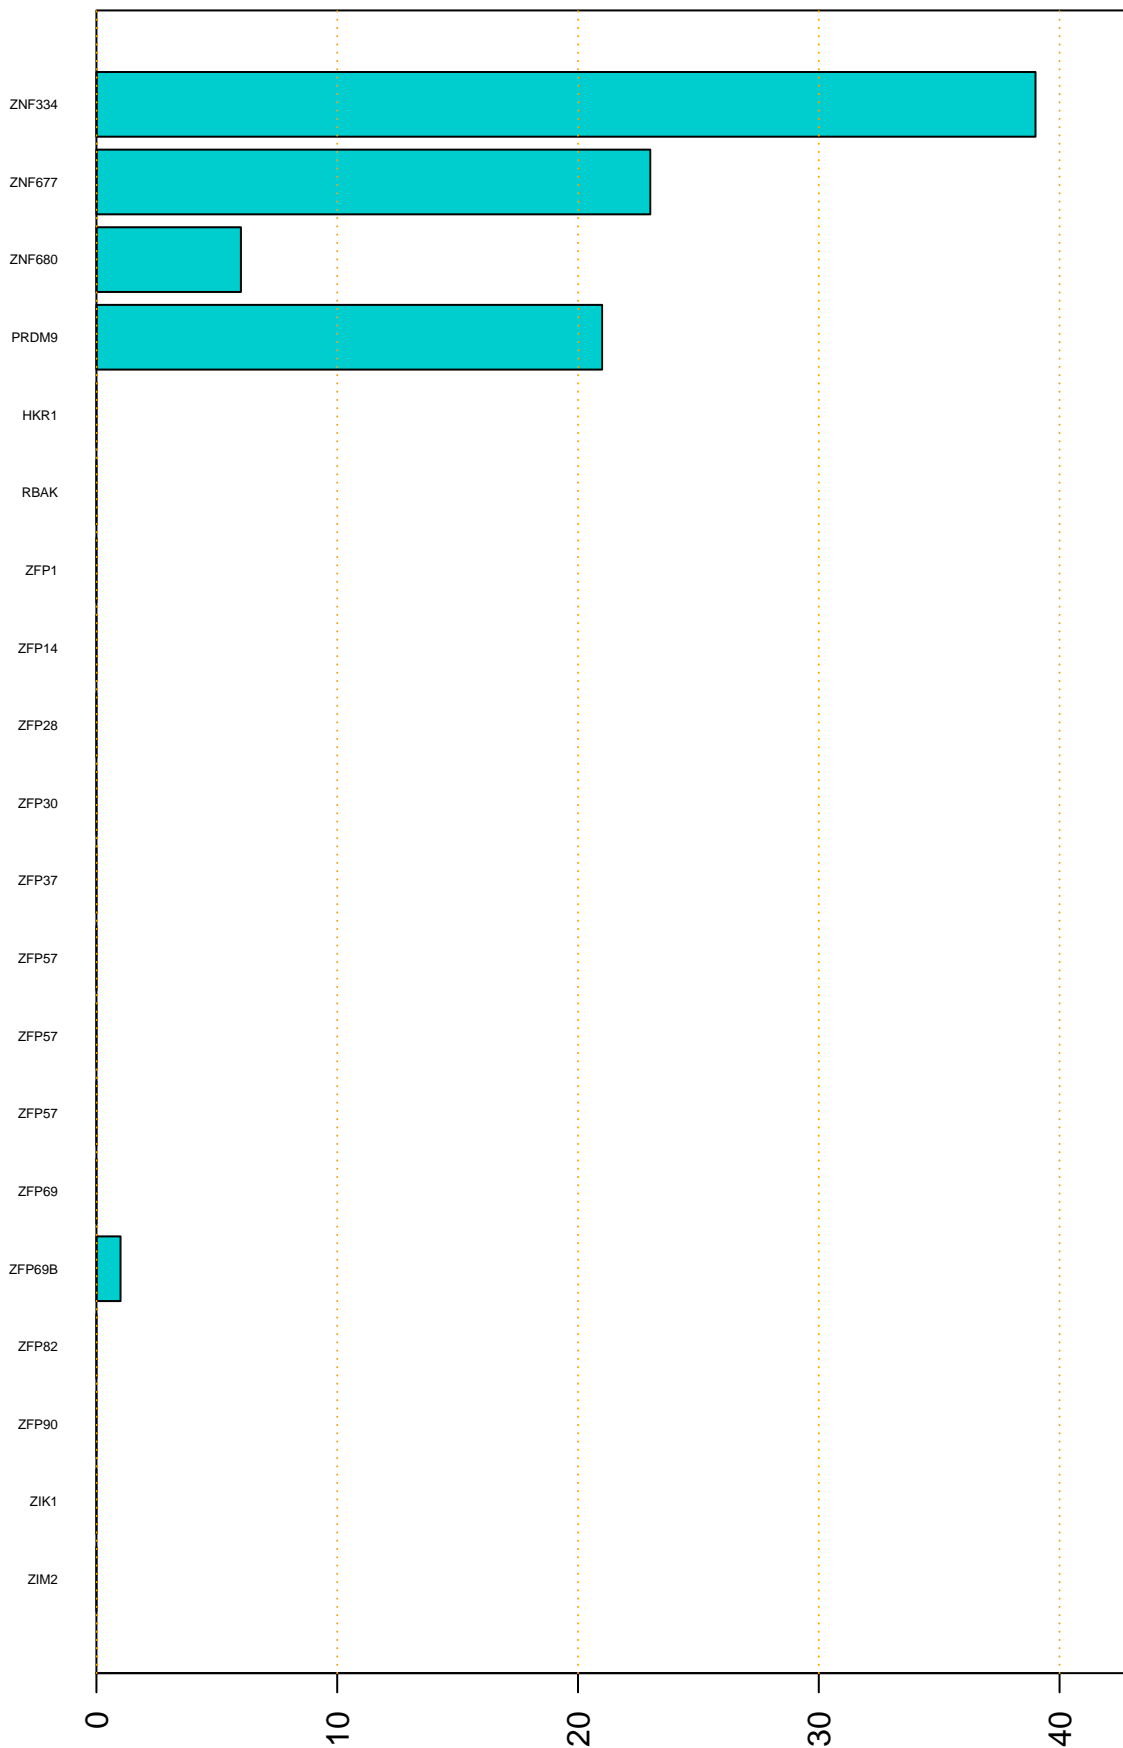

Enriched KZFP

#TE sfam with peak