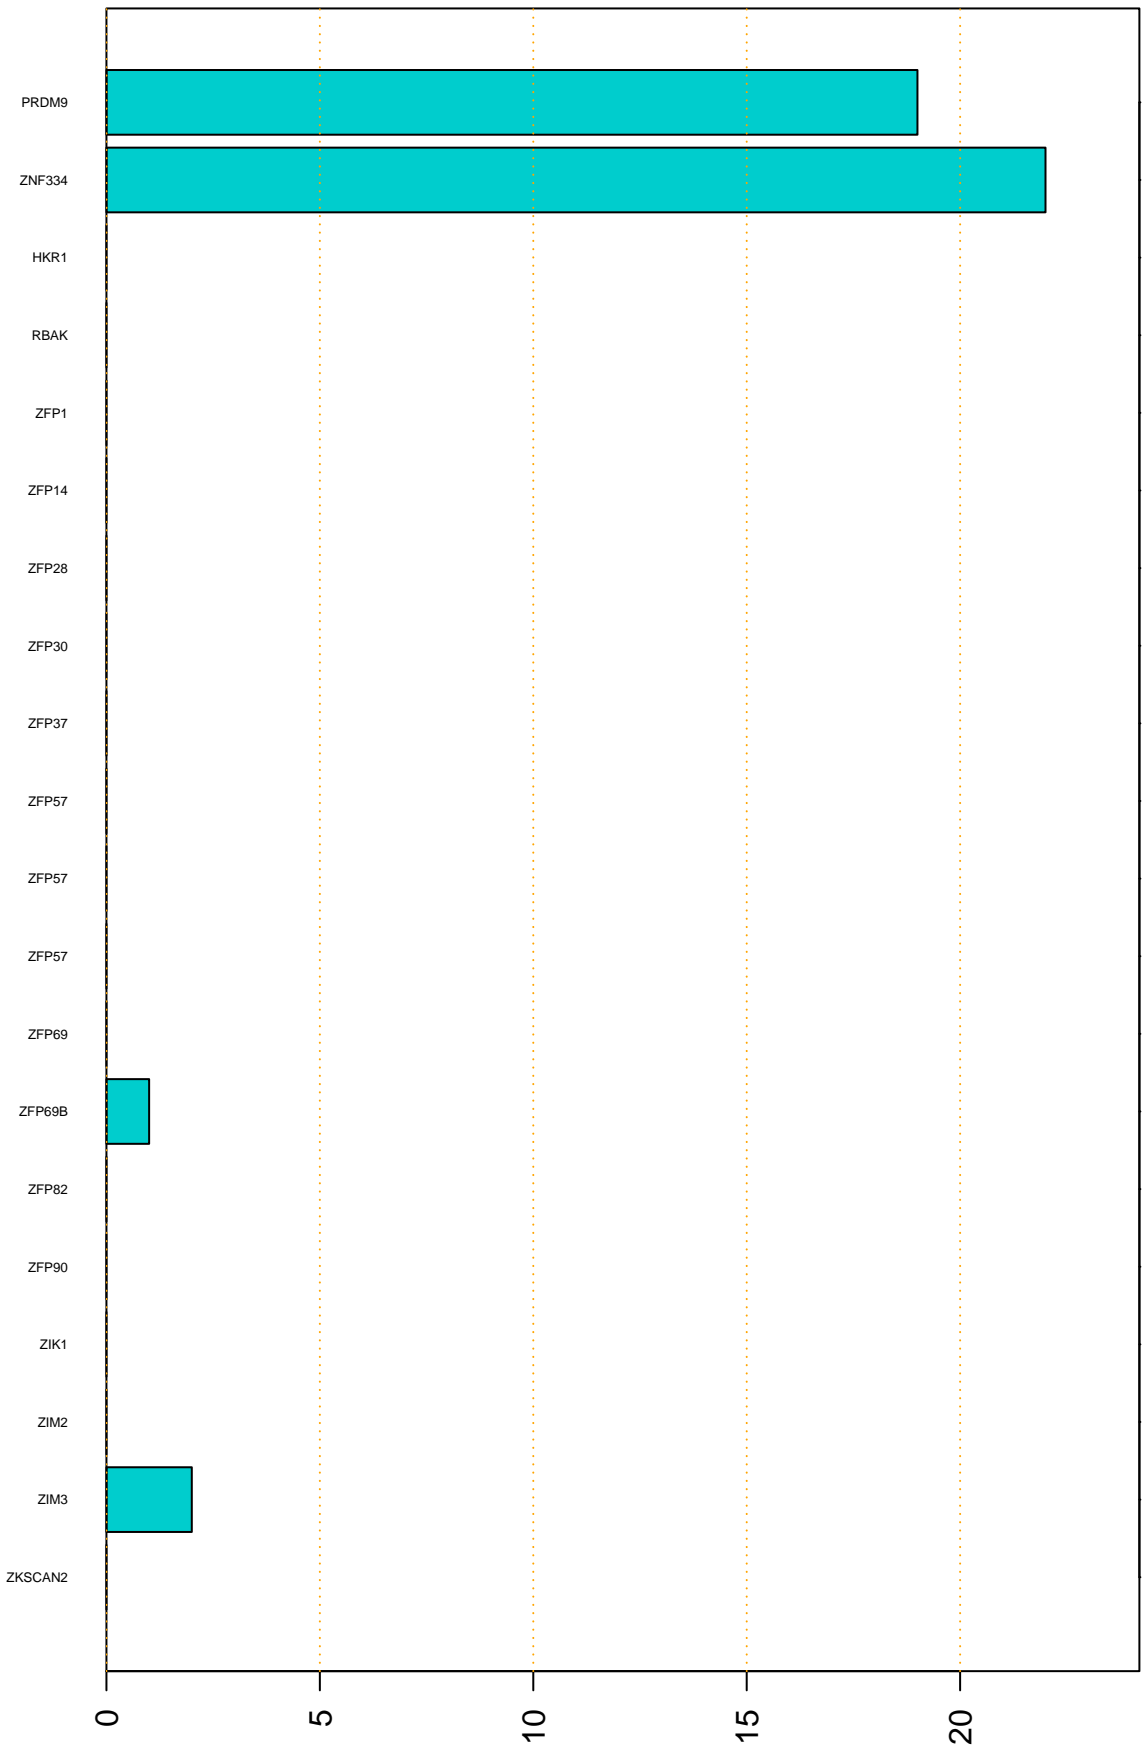

Enriched KZFP

#TE sfam with peak