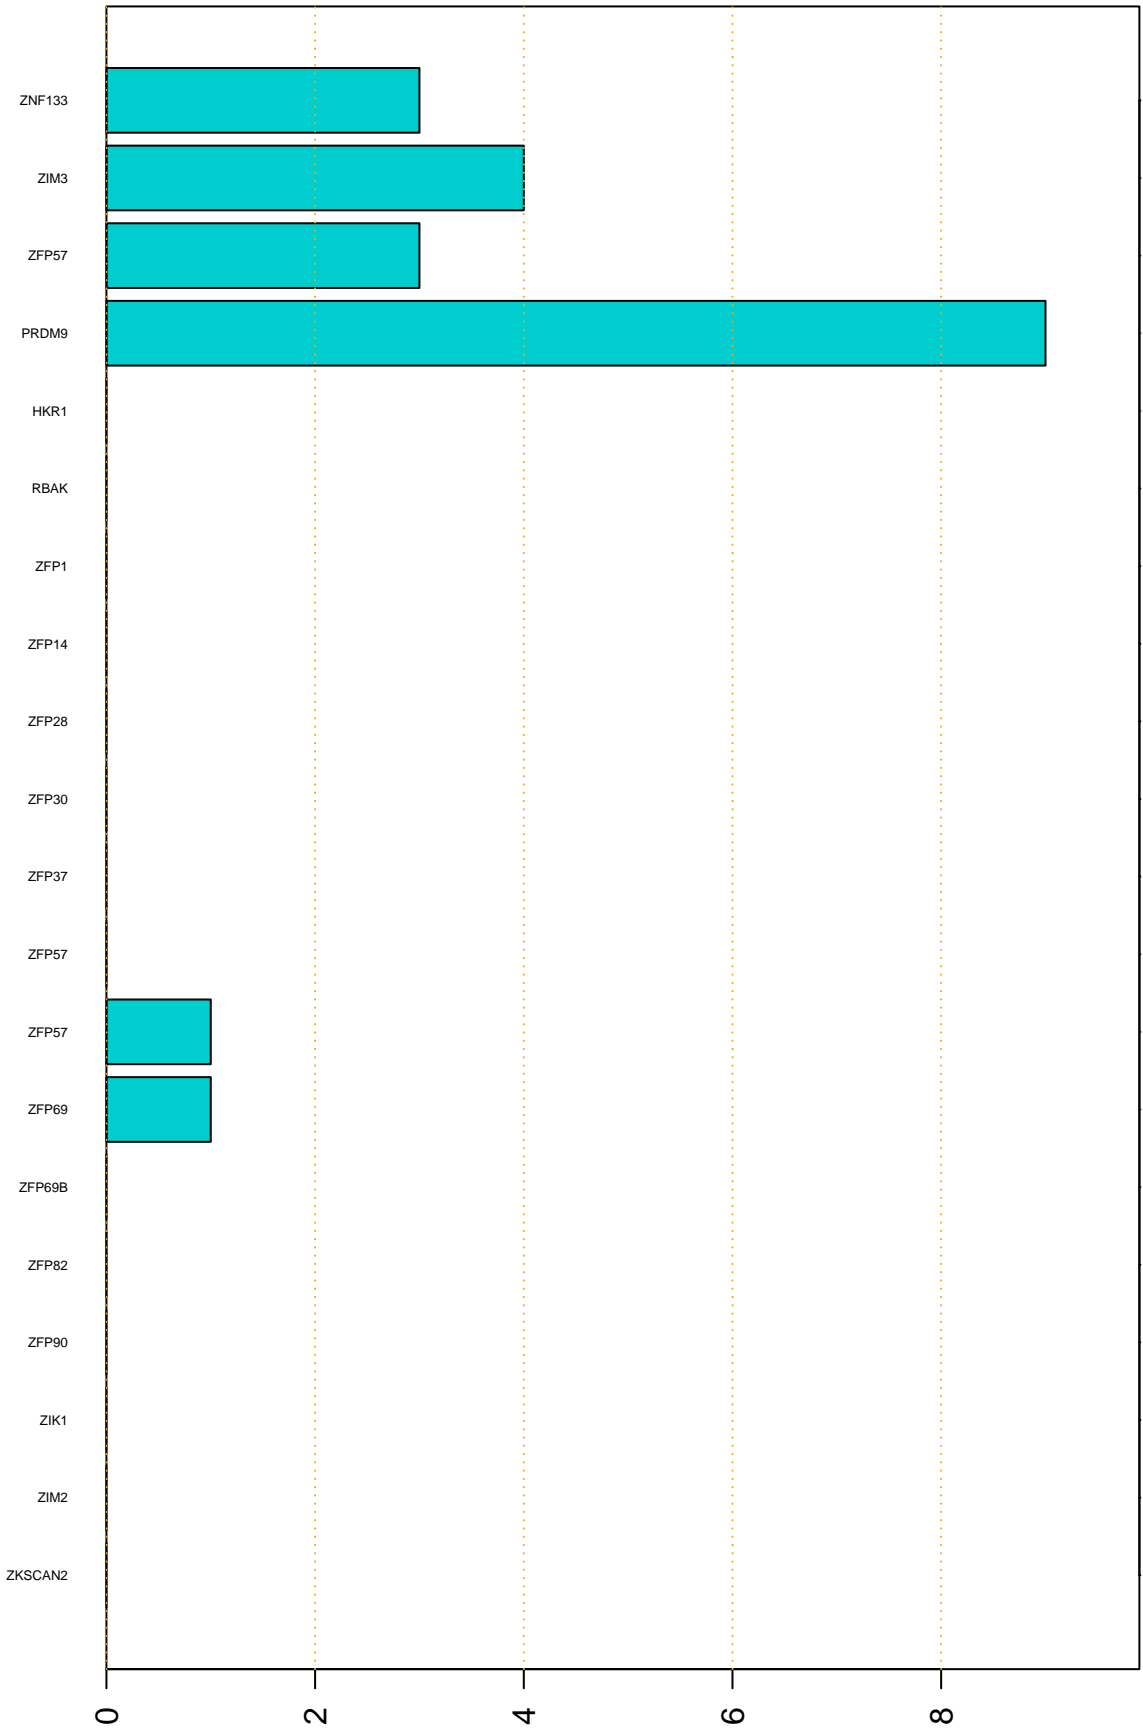

Enriched KZFP

#TE sfam with peak