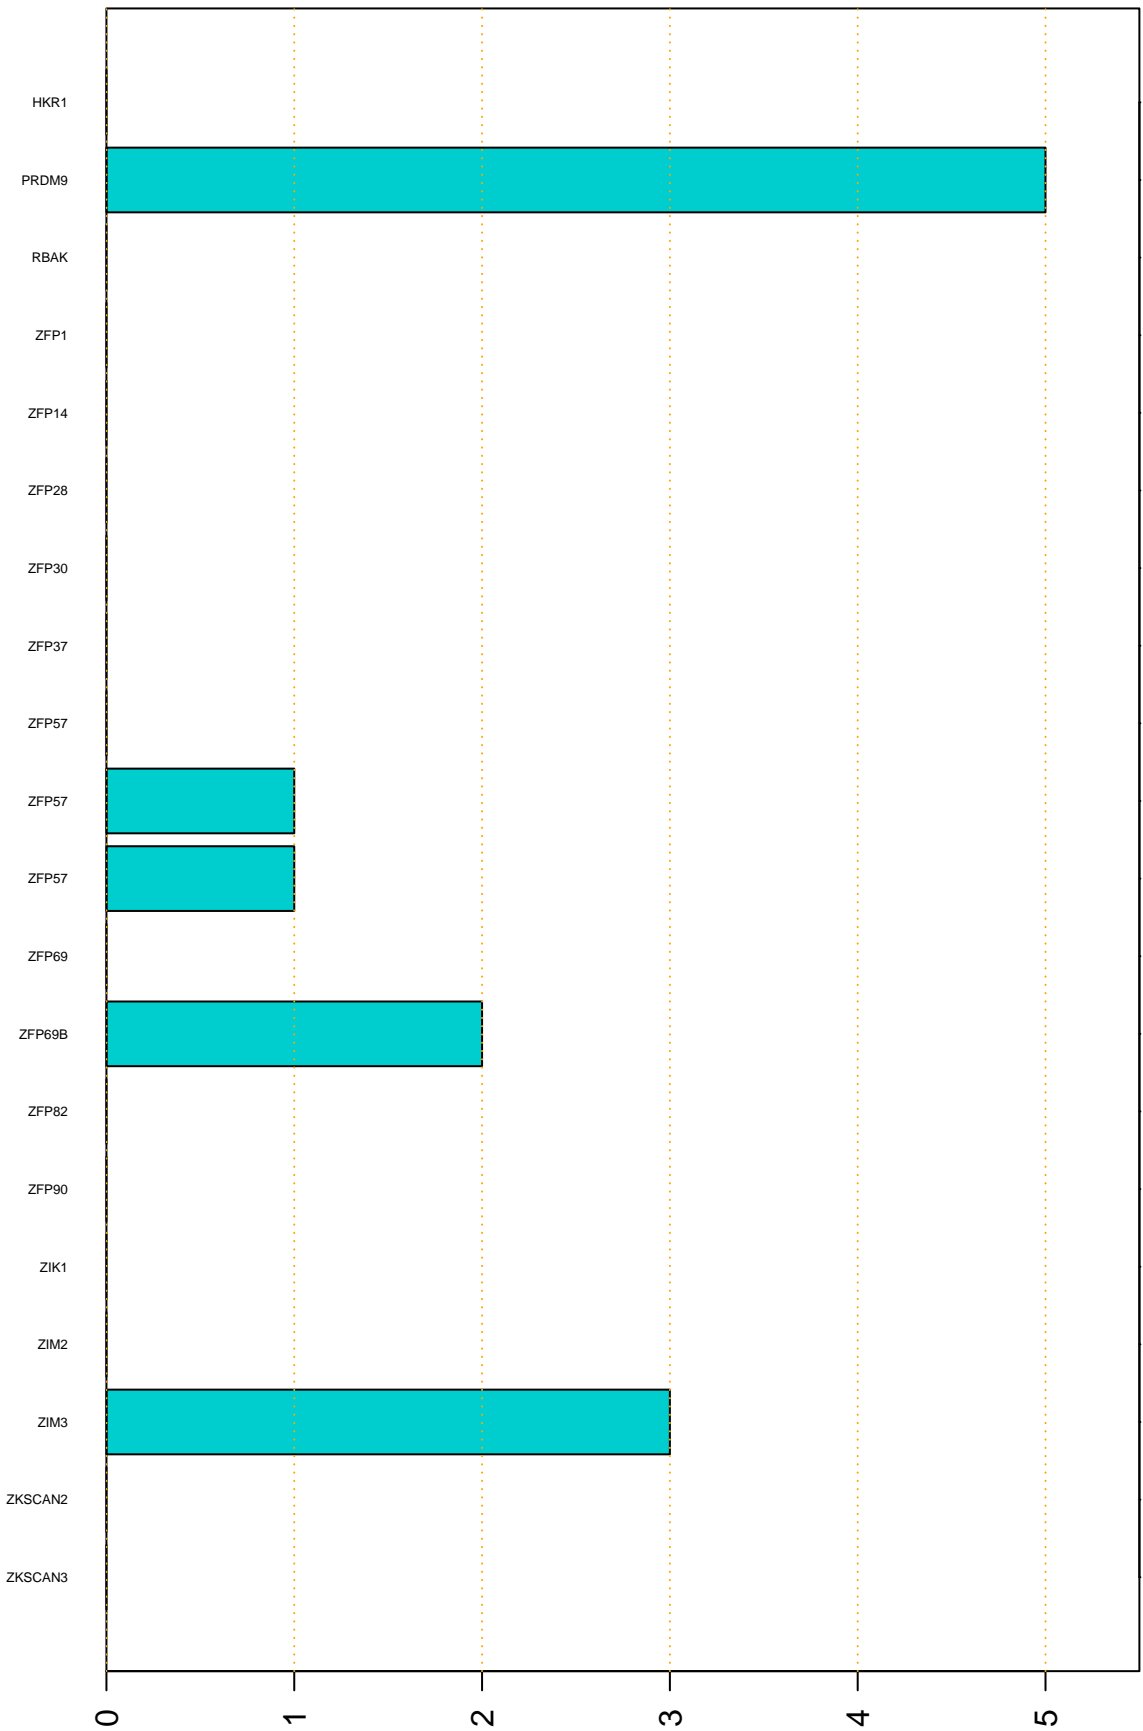

Enriched KZFP

#TE sfam with peak