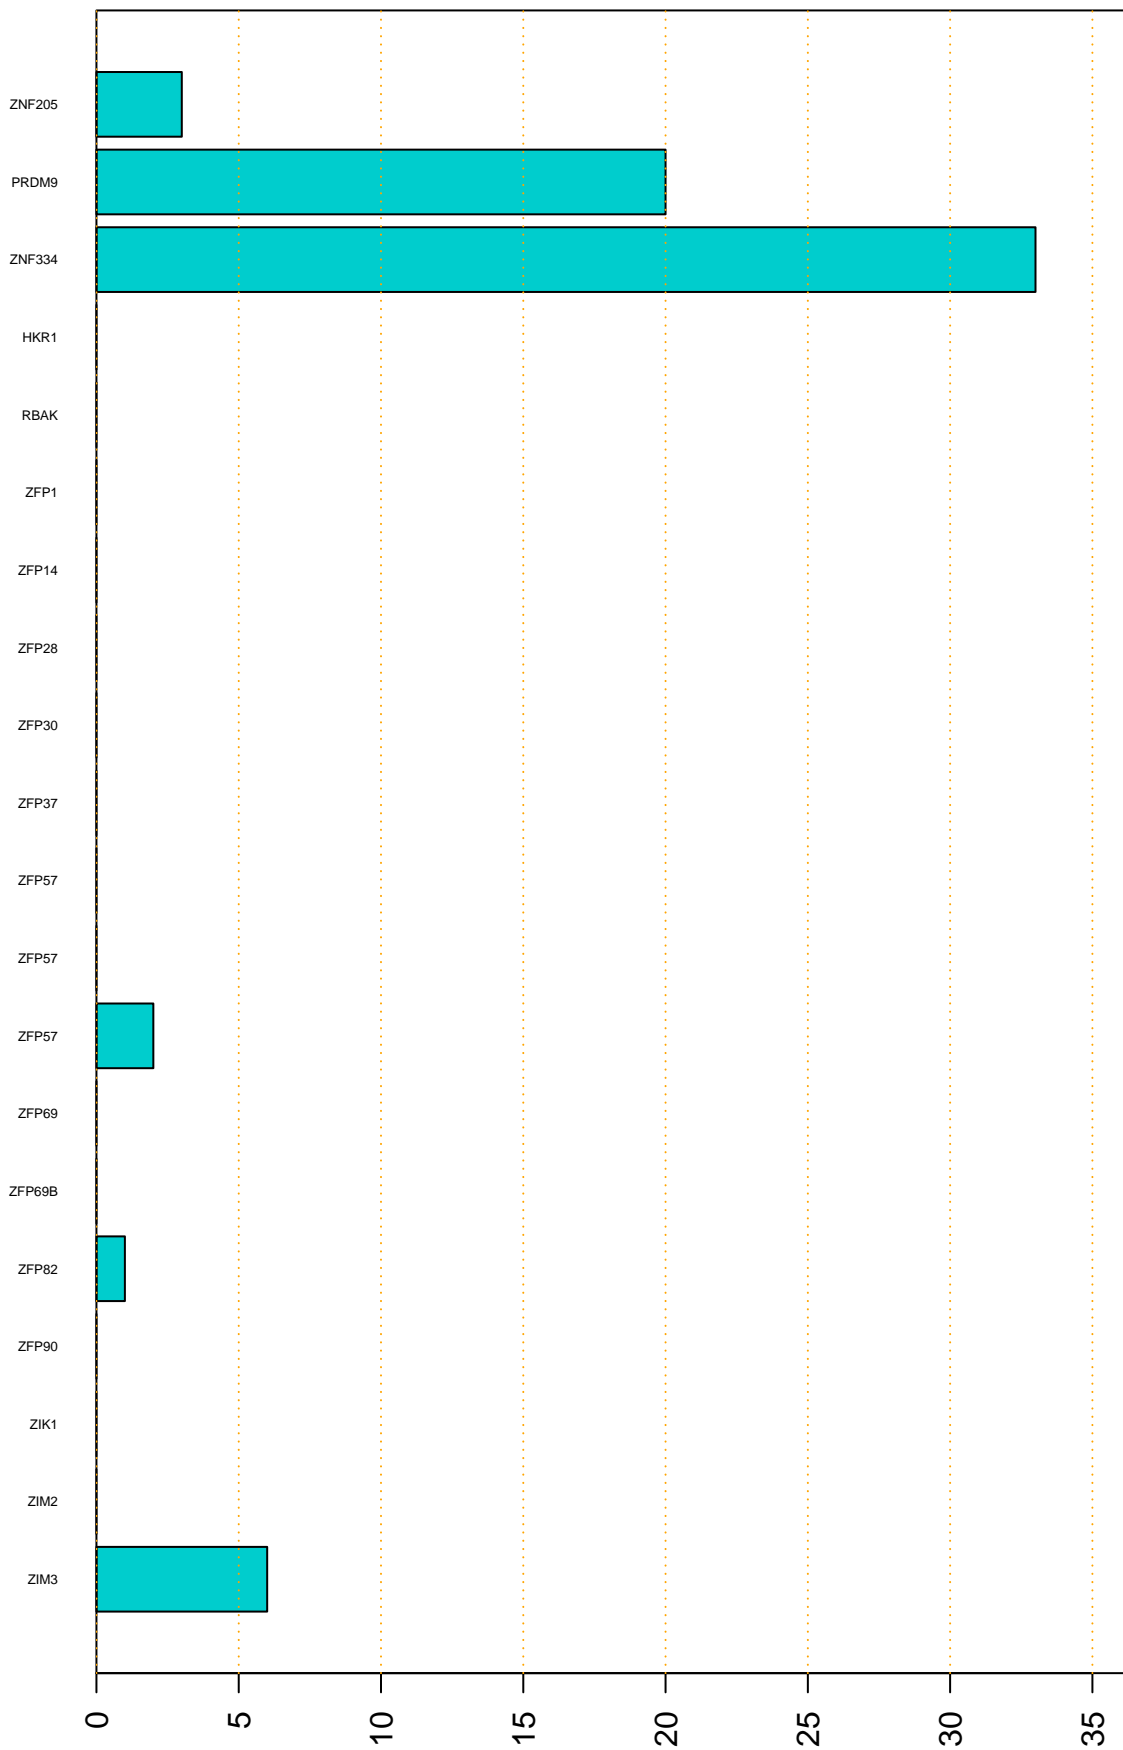

Enriched KZFP

#TE sfam with peak