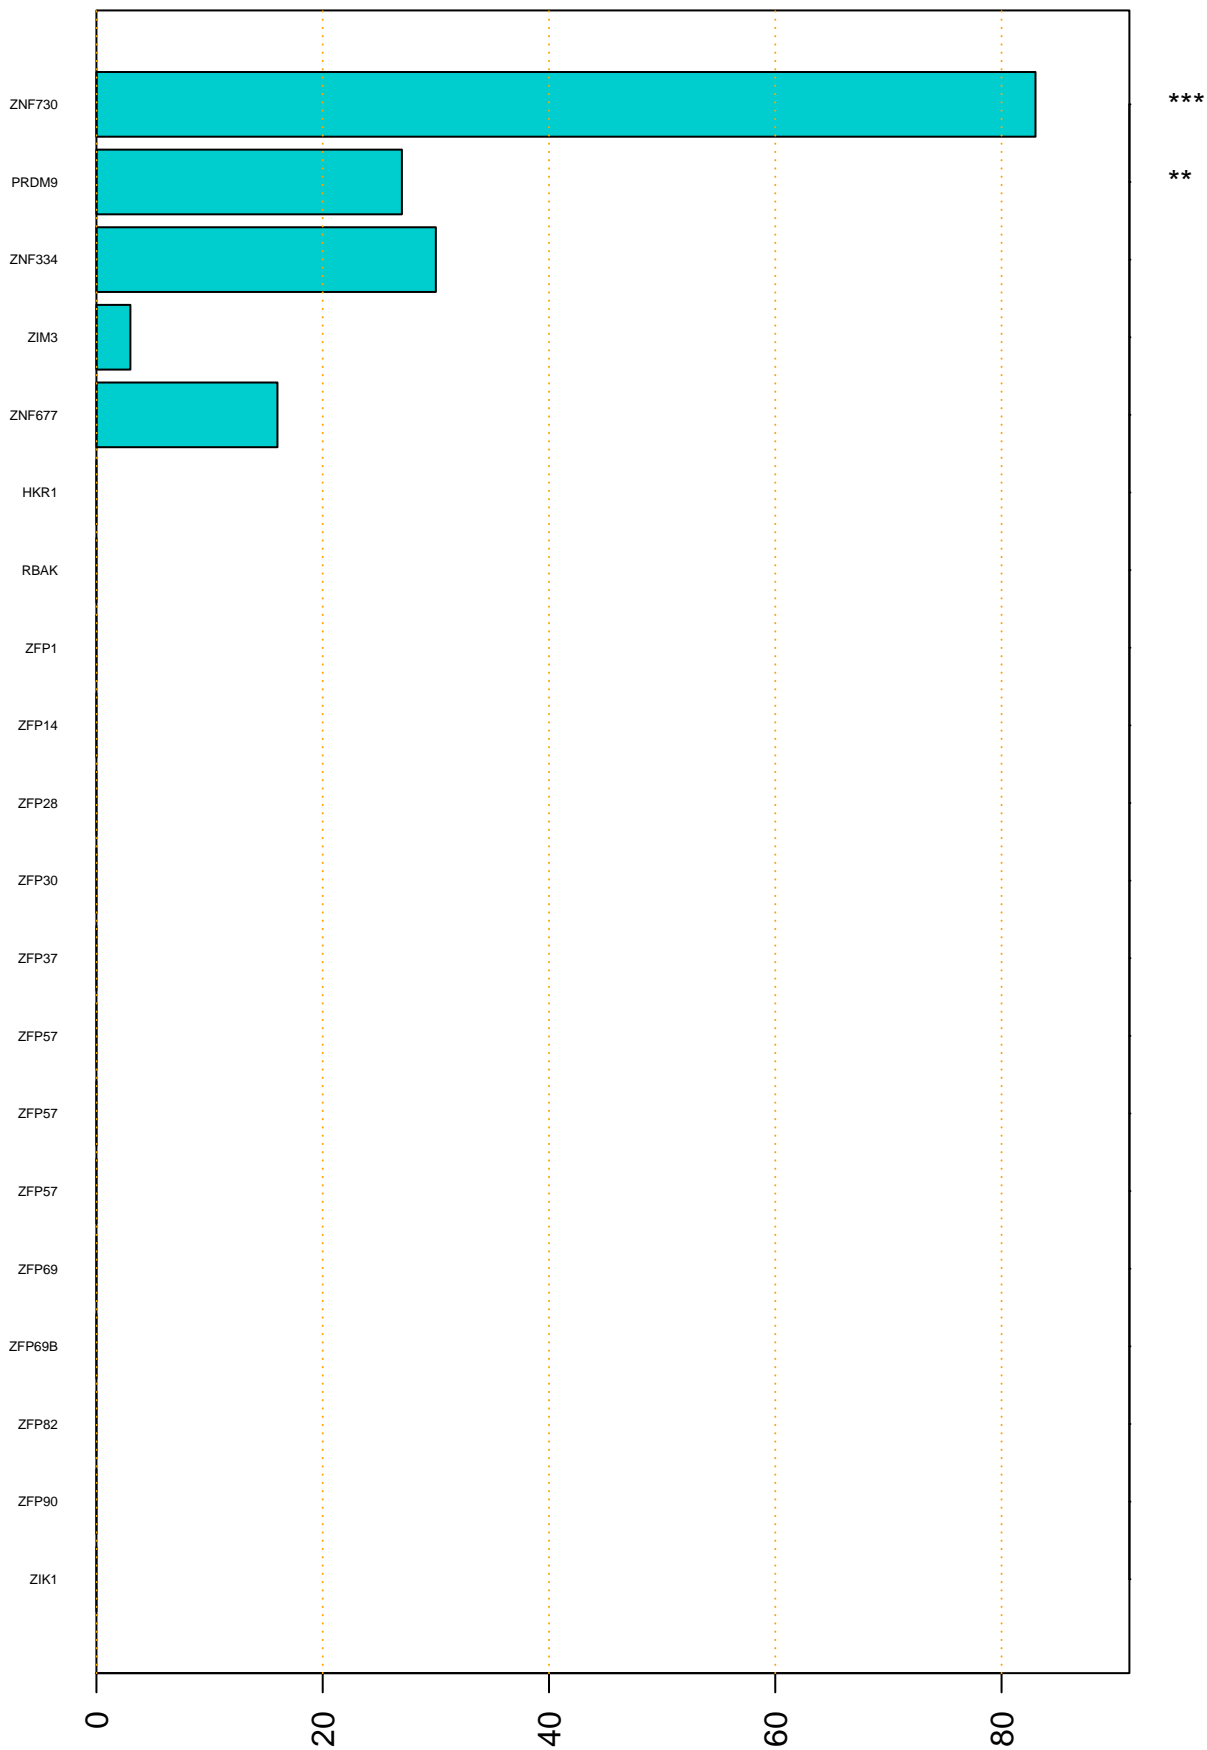

Enriched KZFP

#TE sfam with peak