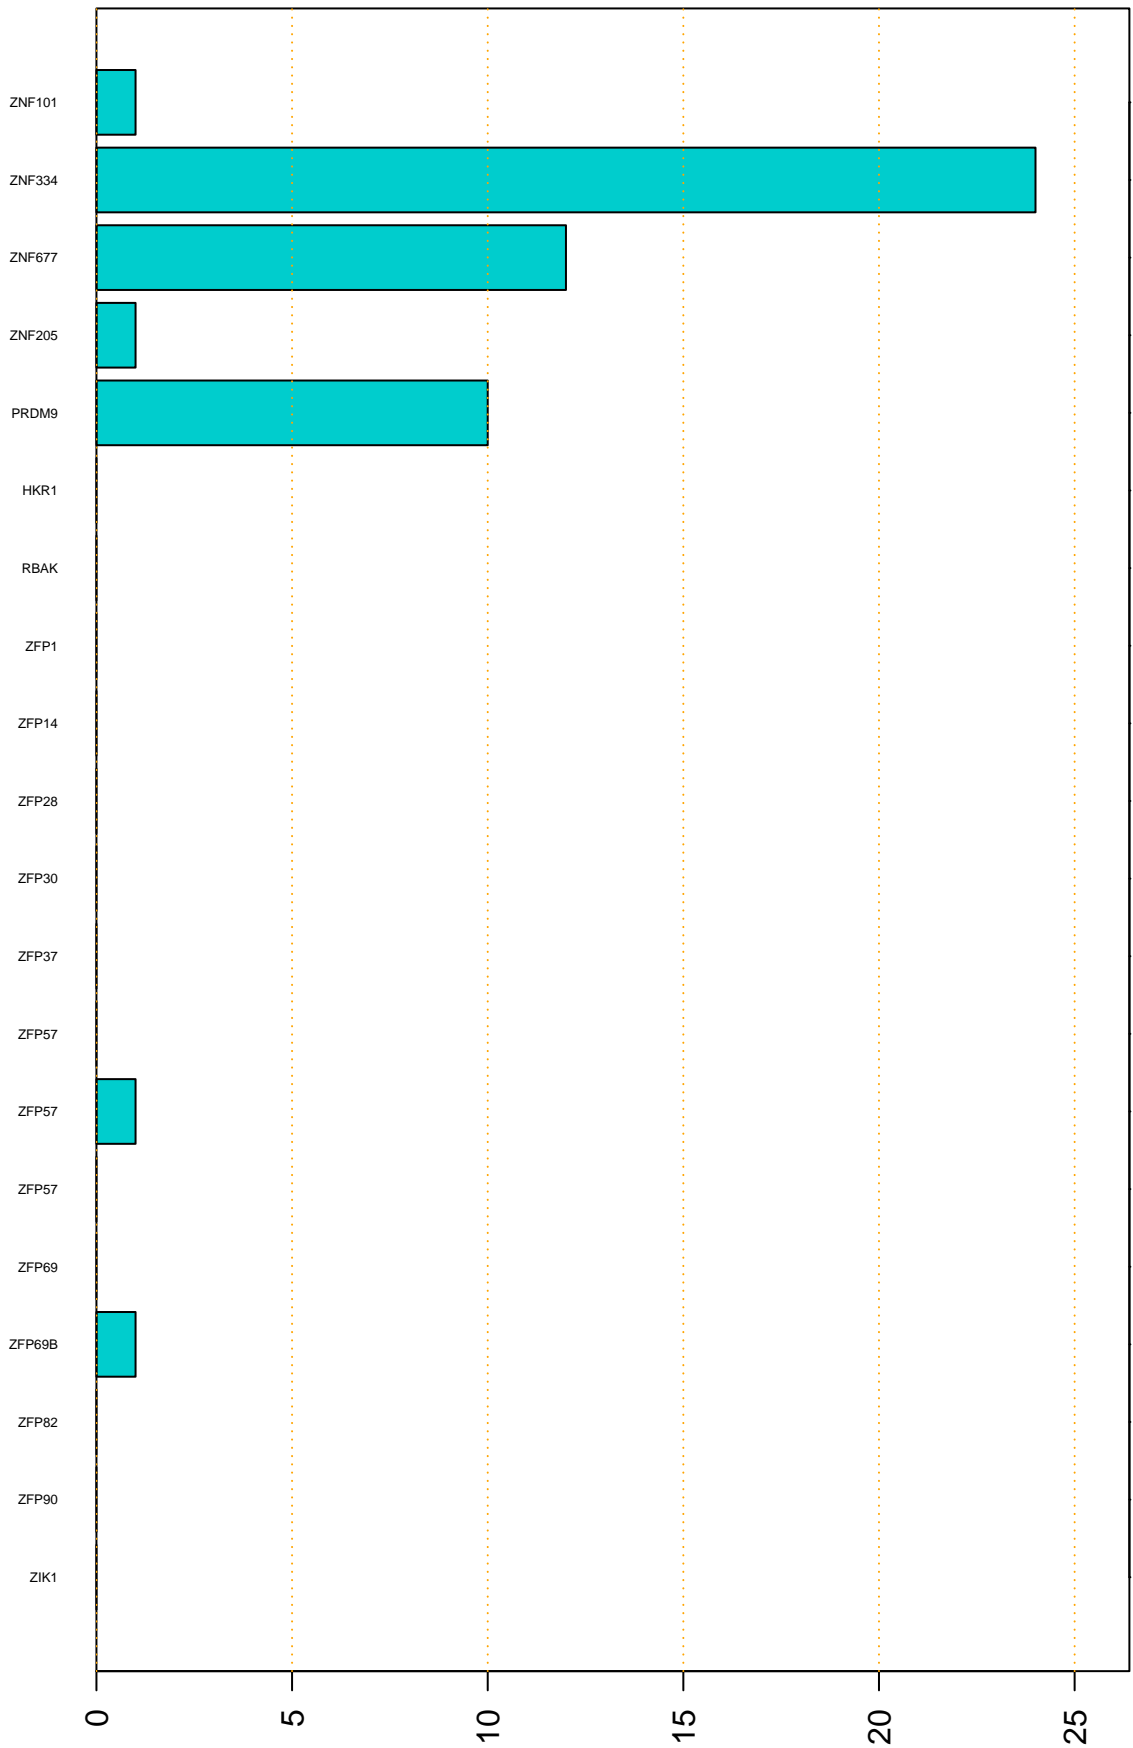

Enriched KZFP

**

#TE sfam with peak