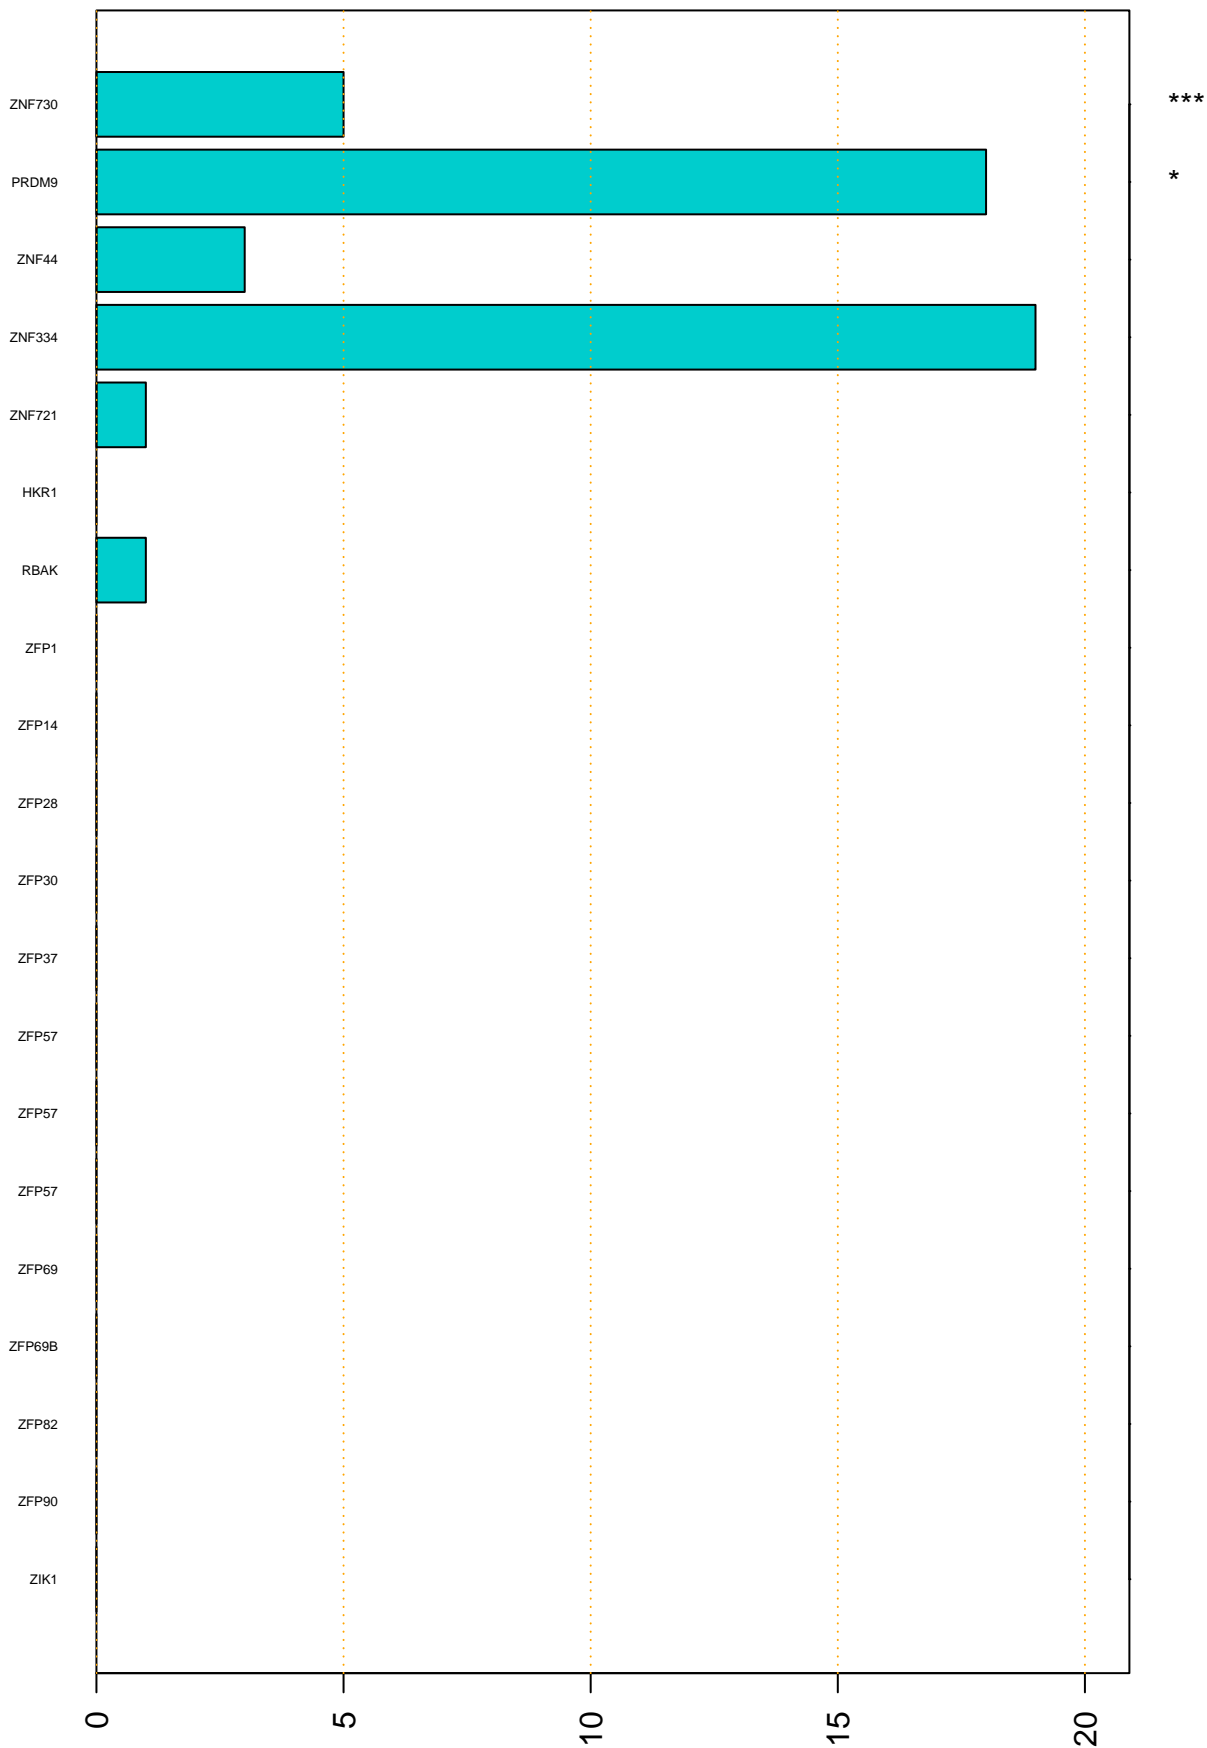

Enriched KZFP

#TE sfam with peak