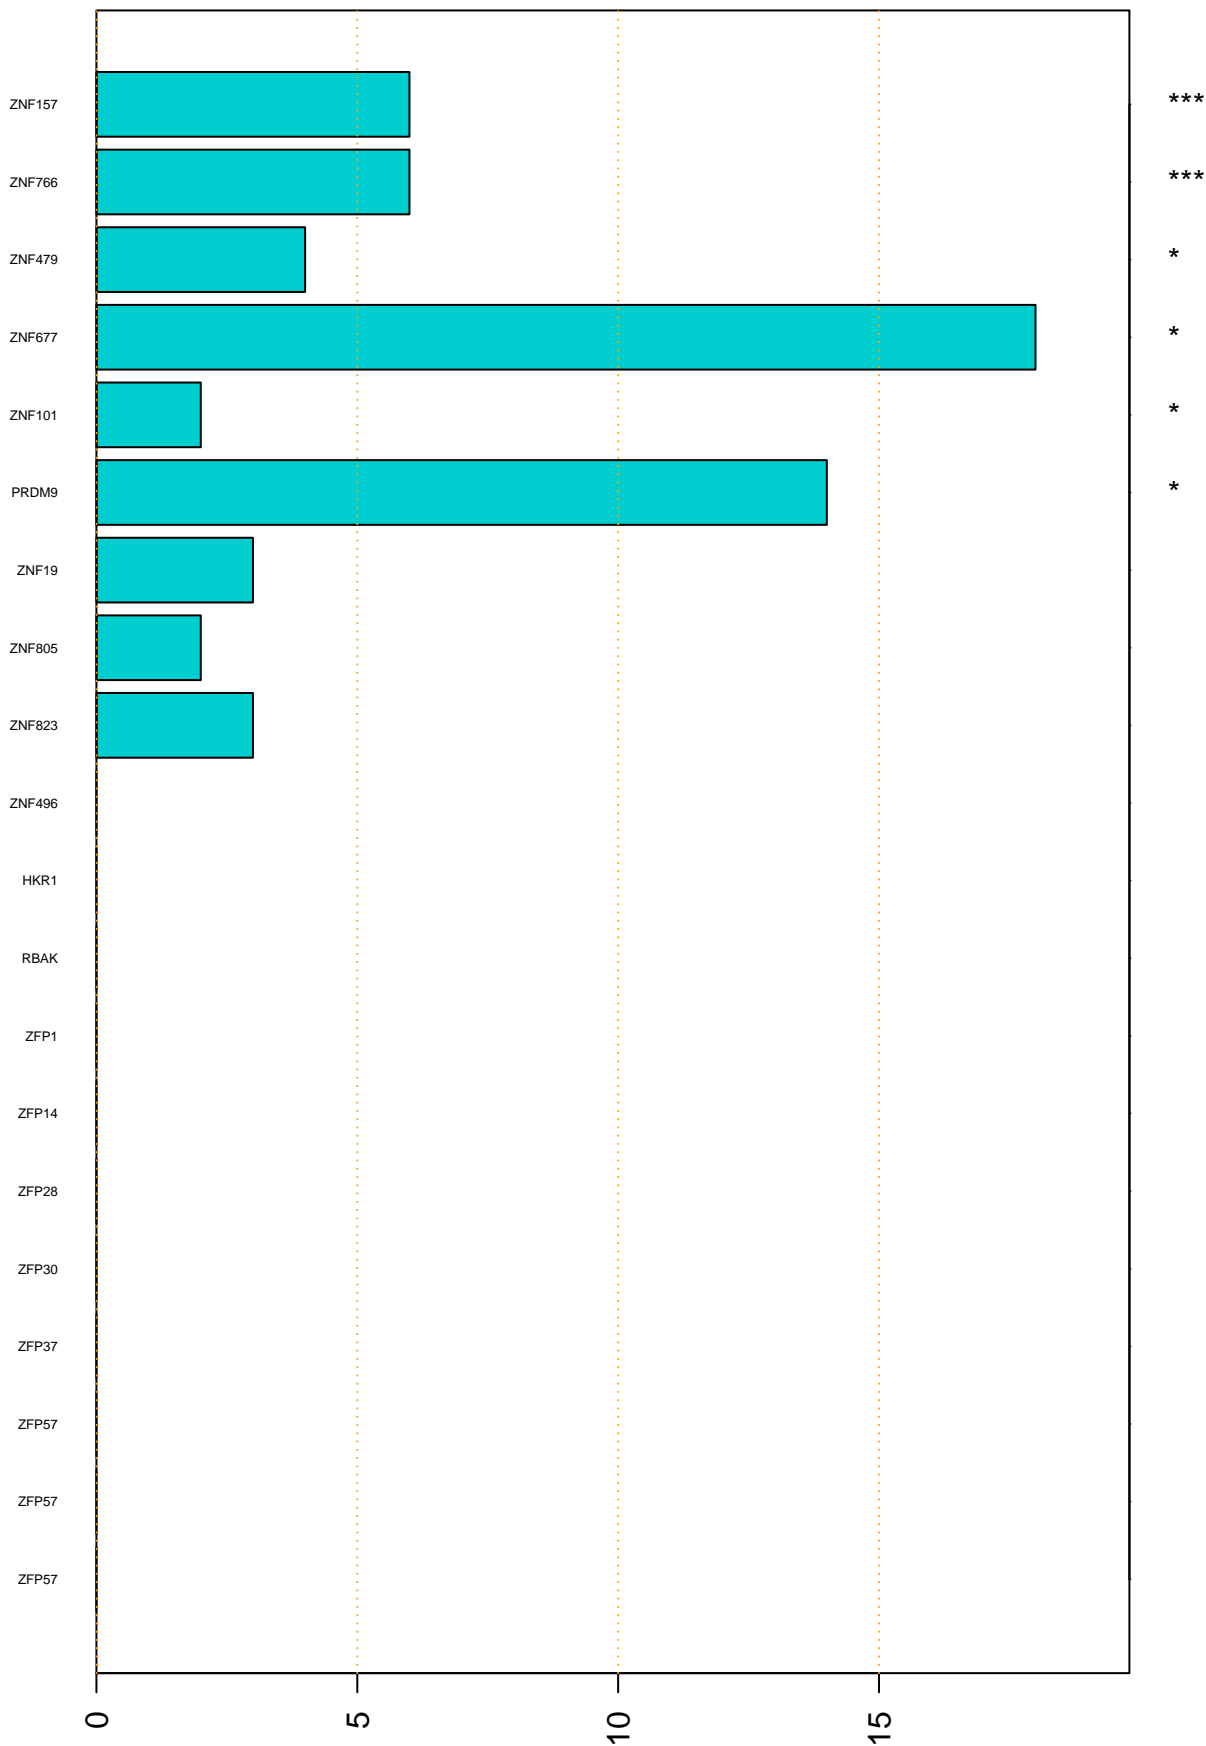

Enriched KZFP

#TE sfam with peak