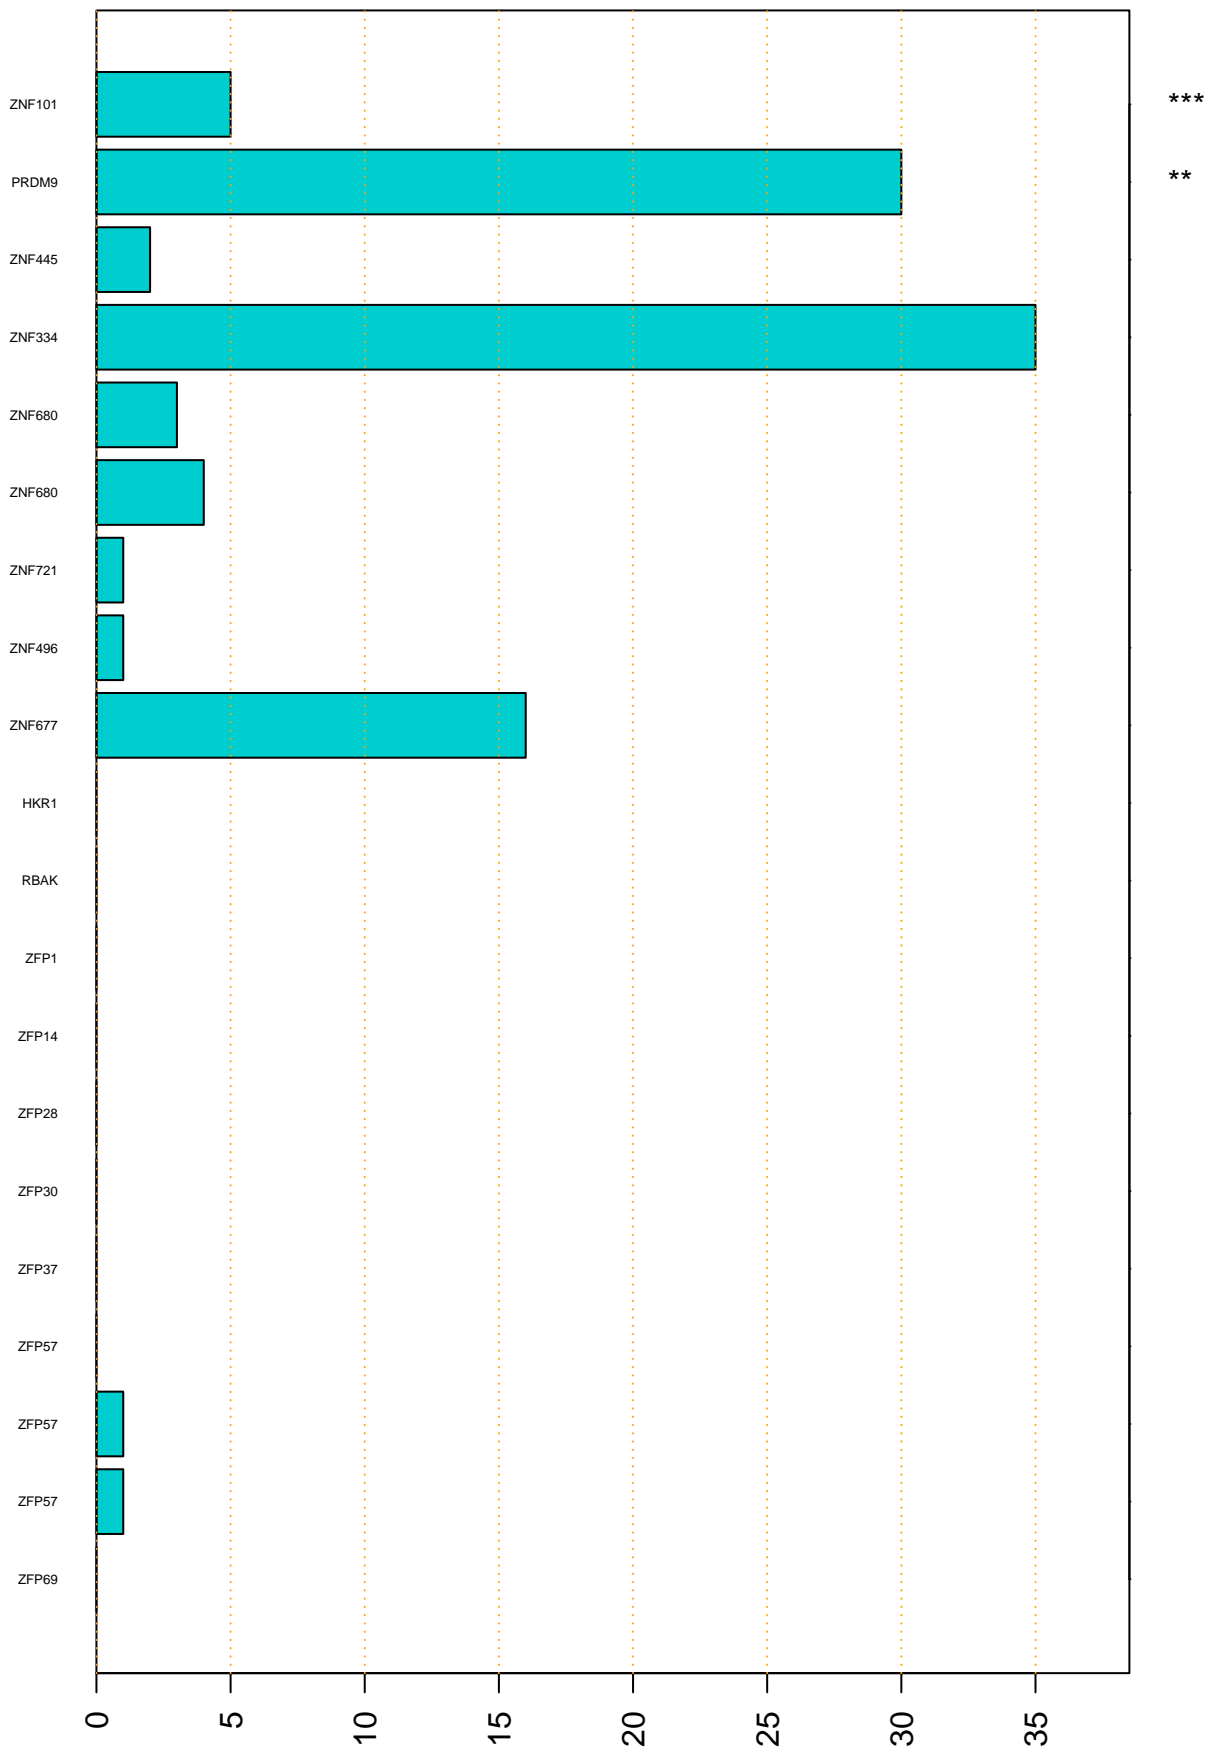

Enriched KZFP

#TE sfam with peak