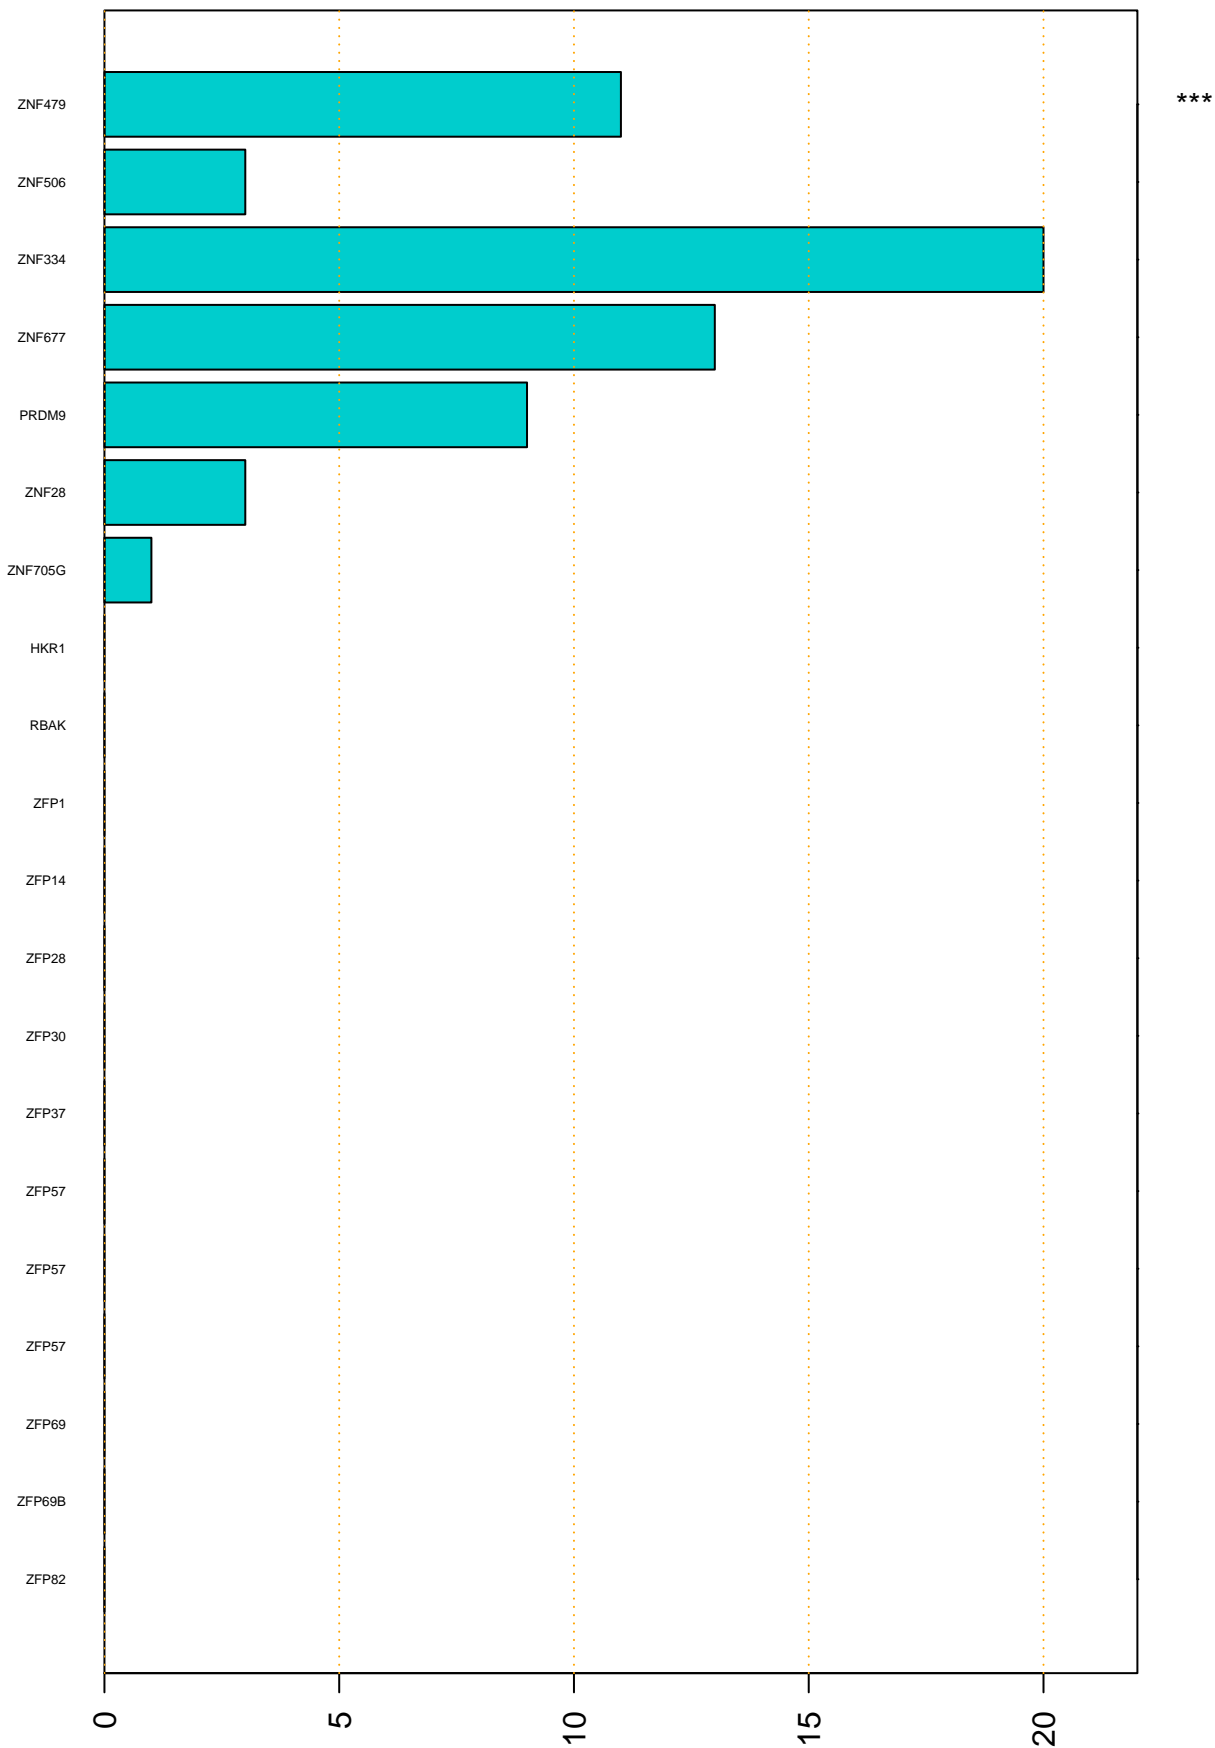

Enriched KZFP

#TE sfam with peak